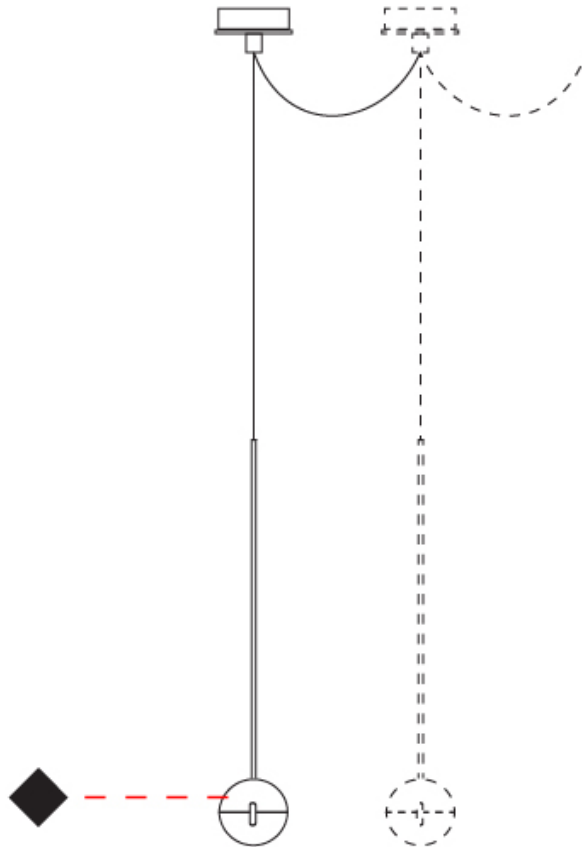

D31020-

PROJECT _____

TYPE _____

SPECIFIER _____

QUANTITY _____

DATE _____

D