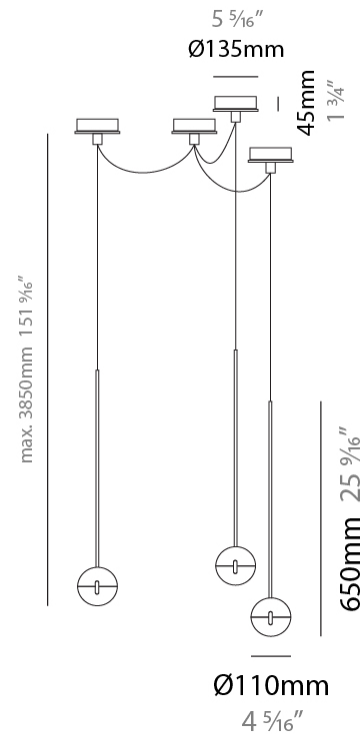

CONVIVIO SUSPENSION

D31018-

base number   Finish
Options

PROJECT	_____
TYPE	_____
SPECIFIER	_____
QUANTITY	_____
DATE	_____

1. To build a product code in our configurator select the specify button on the base model # product page
2. To build a manual product code on this datasheet choose from the options listed below in blue font and add the suffix to the base model #

GENERAL

Series: Convivio
Brand: Cini & Nils
Division: Design
Mounting Type: Suspension
Mounting Location: Ceiling
Subcategory: Pendant

PHYSICAL

Shape: Round
Diameter (mm): 110
Diameter (in): 4 5/16
Max. Overall Height (mm): 3850
Max. Overall Height (in): 151 9/16
Light Distribution: Direct
Diffuser: Transparent glass
Fixture Finish: [CHR / MBK](#)
Fixture Material: Aluminum / Brass / Steel

ELECTRICAL

Lamp Type: LED
Input Wattage (W): 50
Total Output Wattage (W): 39
Dimming: Non-Dimmable
Driver Included: Yes
Driver Location: Integrated
Driver Type: Constant Current - 120Vac
Driver Class: Class 2
Input Voltage (V): 120 - 277
Constant Current (mA): 350
Upon Request: Integral: 0-10Vdc dimming / Phase dimming 120Vac only / Non-dimming 120/277Vac

LED

Number of LEDs: 3
Color Temperature (°K): 3000
Nominal Lumen (lm): 3900
CRI: >90 CRI
Lamp Life (hrs): 50000

OPTICAL

RATINGS AND CERTIFICATIONS

Certified By: Certified for North American Standards
IP rating: IP20