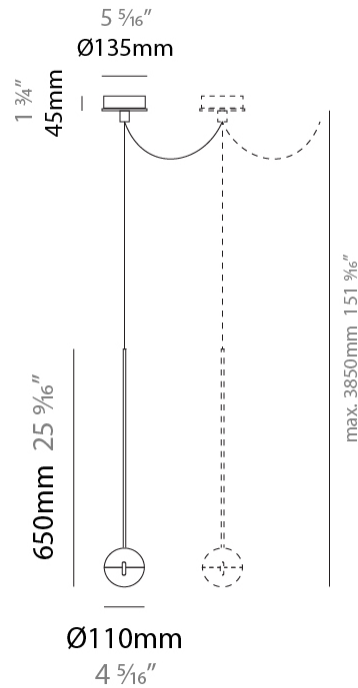

CONVIVIO SUSPENSION

D31020-

base number   Finish
Options

PROJECT	_____
TYPE	_____
SPECIFIER	_____
QUANTITY	_____
DATE	_____

1. To build a product code in our configurator select the specify button on the base model # product page
2. To build a manual product code on this datasheet choose from the options listed below in blue font and add the suffix to the base model #

GENERAL

Series: Convivio
Brand: Cini & Nils
Division: Design
Mounting Type: Suspension
Mounting Location: Ceiling
Subcategory: Pendant

PHYSICAL

Shape: Round
Diameter (mm): 110
Diameter (in): 4 5/16
Max. Overall Height (mm): 3850
Max. Overall Height (in): 151 9/16
Light Distribution: Direct
Diffuser: Transparent glass
Fixture Finish: CHR / MBK
Fixture Material: Aluminum / Brass / Steel

ELECTRICAL

Lamp Type: LED
Input Wattage (W): 16
Total Output Wattage (W): 13
Dimming: Non-Dimmable
Driver Included: Yes
Driver Location: Integrated
Driver Type: Constant Current - 120Vac
Driver Class: Class 2
Input Voltage (V): 120 - 277
Constant Current (MA): 350
Upon Request: Integral: 0-10Vdc dimming / Phase dimming 120Vac only / Non-dimming 120/277Vac

LED

Number of LEDs: 1
Color Temperature (°K): 3000
Max. Delivered Lumen (lm): 1170
Nominal Lumen (lm): 1300
CRI: >90 CRI
Lamp Life (hrs): 50000

OPTICAL

RATINGS AND CERTIFICATIONS

Certified By: Certified for North American Standards
IP rating: IP20