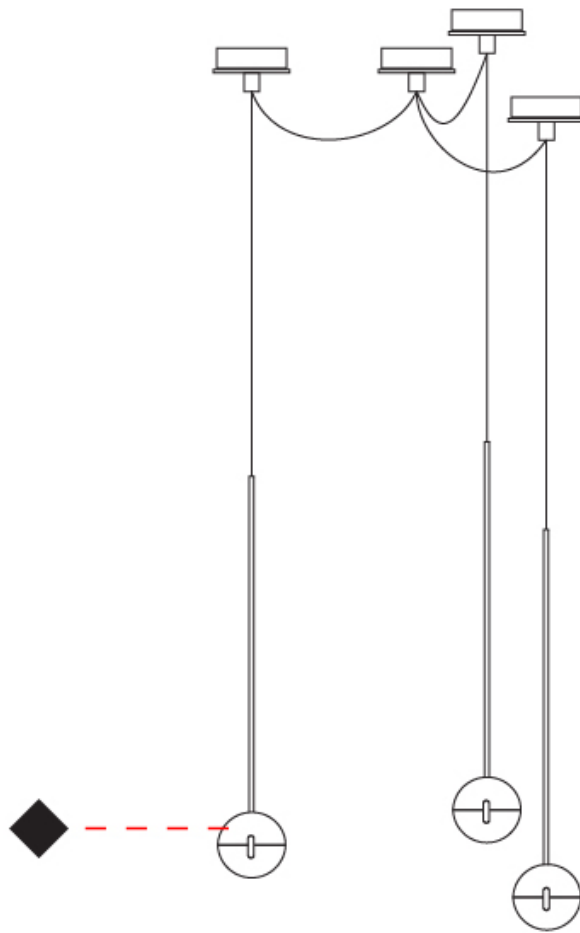

D31018-

PROJECT _____

TYPE _____

SPECIFIER _____

QUANTITY _____

DATE _____

D