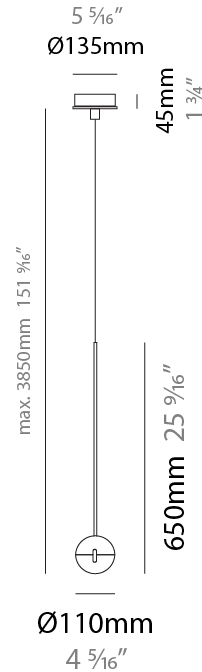

CONVIVIO SUSPENSION

D31012-

base number   Finish
Options

1. To build a product code in our configurator select the specify button on the base model # product page
2. To build a manual product code on this datasheet choose from the options listed below in blue font and add the suffix to the base model #

GENERAL

Series: Convivio
Brand: Cini & Nils
Division: Design
Mounting Type: Suspension
Mounting Location: Ceiling
Subcategory: Pendant

PHYSICAL

Shape: Round
Diameter (mm): 110
Diameter (in): 4 ⁵/₁₆
Height (mm): 650
Height (in): 25 ⁹/₁₆
Max. Overall Height (mm): 3850
Max. Overall Height (in): 151 ⁹/₁₆
Light Distribution: Direct
Diffuser: Transparent glass
[Fixture Finish: CHR / MBK](#)
Fixture Material: Aluminum / Brass / Steel

ELECTRICAL

Lamp Type: LED
Input Wattage (W): 16
Total Output Wattage (W): 13
Dimming: Non-Dimmable
Driver Included: Yes
Driver Location: Integrated
Driver Type: Constant Current - 120Vac
Driver Class: Class 2
Input Voltage (V): 120 - 277
Constant Current (MA): 350
Upon Request: Integral: 0-10Vdc dimming / Phase dimming 120Vac only / Non-dimming 120/277Vac

LED

Number of LEDs: 1
Color Temperature (°K): 2800
Max. Delivered Lumen (lm): 1170
Nominal Lumen (lm): 1300
CRI: >90 CRI
Lamp Life (hrs): 50000

OPTICAL

RATINGS AND CERTIFICATIONS

Certified By: Certified for North American Standards
IP rating: IP20

PROJECT	_____
TYPE	_____
SPECIFIER	_____
QUANTITY	_____
DATE	_____