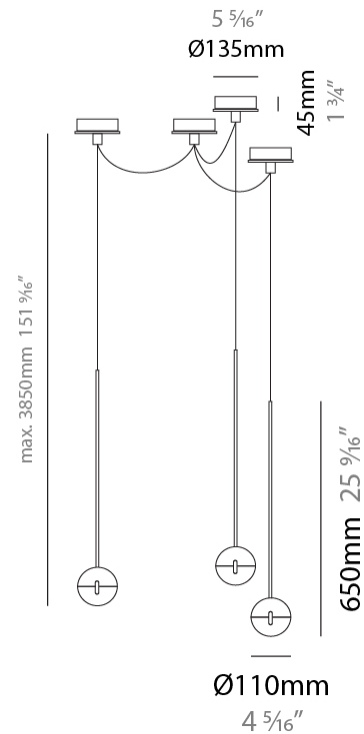

CONVIVIO SUSPENSION

D31018-

base number   Finish
Options

PROJECT	_____
TYPE	_____
SPECIFIER	_____
QUANTITY	_____
DATE	_____

1. To build a product code in our configurator select the specify button on the base model # product page
2. To build a manual product code on this datasheet choose from the options listed below in blue font and add the suffix to the base model #

GENERAL

Series: Convivio
Brand: Cini & Nils
Division: Design
Mounting Type: Suspension
Mounting Location: Ceiling
Subcategory: Pendant

PHYSICAL

Shape: Round
Diameter (mm): 110
Diameter (in): 4 5/16
Max. Overall Height (mm): 3850
Max. Overall Height (in): 151 9/16
Light Distribution: Direct
Diffuser: Transparent glass
Fixture Finish: CHR / MBK
Fixture Material: Aluminum / Brass / Steel

ELECTRICAL

Lamp Type: LED
Input Wattage (W): 50
Total Output Wattage (W): 39
Dimming: Non-Dimmable
Driver Included: Yes
Driver Location: Integrated
Driver Type: Constant Current - 120Vac
Driver Class: Class 2
Input Voltage (V): 120 - 277
Constant Current (MA): 350
Upon Request: Integral: 0-10Vdc dimming / Phase dimming 120Vac only / Non-dimming 120/277Vac

LED

Number of LEDs: 3
Color Temperature (°K): 3000
Nominal Lumen (lm): 3900
CRI: >90 CRI
Lamp Life (hrs): 50000

OPTICAL

RATINGS AND CERTIFICATIONS

Certified By: Certified for North American Standards
IP rating: IP20