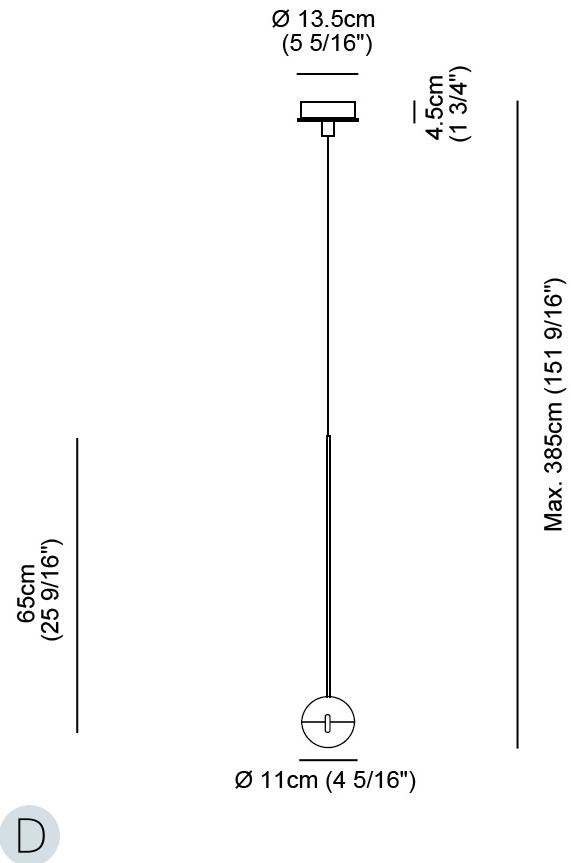

CONVIVIO SUSPENSION

D31012- : D31012-CHR-TRA

base number

1. To build a product code in our configurator select the specify button on the base model # product page
2. To build a manual product code on this datasheet choose from the options listed below in blue font and add the suffix to the base model #

GENERAL

Series: Convivio
Partner: Cini & Nils
Division: Design
Installation: Suspension
Product Type: Pendant
Mounting Location: Ceiling
Light Distribution: Direct

PHYSICAL

Shape: Round
Diameter (mm): 110
Diameter (in): 4 5/16
Height (mm): 650
Height (in): 25 9/16
Max. Overall Height (mm): 3850
Max. Overall Height (in): 151 9/16
Diffuser: Transparent glass
Fixture Material: Aluminum / Brass / Steel

ELECTRICAL

Lamp Type: LED
Input Wattage (W): 16
Total Output Wattage (W): 13
Dimming: Non-Dimmable
Driver Included: Yes
Driver Location: Integrated
Driver Type: Constant Current - 120Vac
Driver Class: Class 2
Input Voltage (V): 120 - 277
Constant Current (mA): 350
Upon Request: (Not included - see components) Remote: 0-10Vdc dimming / Phase dimming @120Vac only / Non-dimming 120/277Vac

LED

Number of LEDs: 1
Color Temperature (°K): 2800
Max. Delivered Lumen (lm): 1170
Nominal Lumen (lm): 1300
CRI: >90 CRI
Lamp Life (hrs): 50000

OPTICAL

RATINGS AND CERTIFICATIONS

Certified By: Certified for North American Standards
IP rating: IP20

PROJECT	
TYPE	
SPECIFIER	
QUANTITY	
DATE