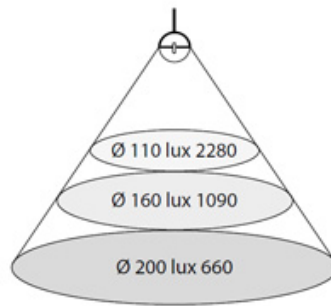

Satin Nickel &
Transparent glass

Satin Nickel &
Satin glass