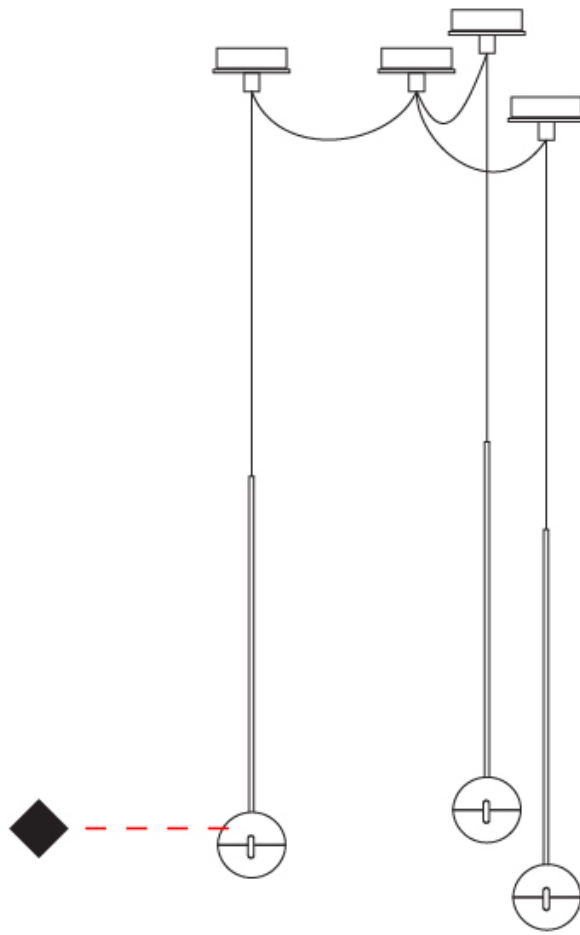

D31018-

PROJECT _____

TYPE _____

SPECIFIER _____

QUANTITY _____

DATE _____

D