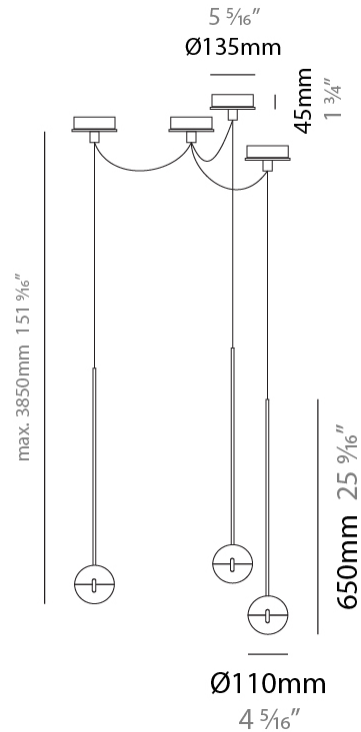

CONVIVIO SUSPENSION

D31018-

base number   Finish
Options

PROJECT	_____
TYPE	_____
SPECIFIER	_____
QUANTITY	_____
DATE	_____

1. To build a product code in our configurator select the specify button on the base model # product page
2. To build a manual product code on this datasheet choose from the options listed below in blue font and add the suffix to the base model #

GENERAL

Series: Convivio
Brand: Cini & Nils
Division: Design
Mounting Type: Suspension
Mounting Location: Ceiling
Subcategory: Pendant

PHYSICAL

Shape: Round
Diameter (mm): 110
Diameter (in): 4 5/16
Max. Overall Height (mm): 3850
Max. Overall Height (in): 151 9/16
Light Distribution: Direct
Diffuser: Transparent glass
Fixture Finish: CHR / MBK
Fixture Material: Aluminum / Brass / Steel

ELECTRICAL

Lamp Type: LED
Input Wattage (W): 50
Total Output Wattage (W): 39
Dimming: Non-Dimmable
Driver Included: Yes
Driver Location: Integrated
Driver Type: Constant Current - 120Vac
Driver Class: Class 2
Input Voltage (V): 120 - 277
Constant Current (mA): 350
Upon Request: Integral: 0-10Vdc dimming / Phase dimming 120Vac only / Non-dimming 120/277Vac

LED

Number of LEDs: 3
Color Temperature (°K): 3000
Nominal Lumen (lm): 3900
CRI: >90 CRI
Lamp Life (hrs): 50000

OPTICAL

RATINGS AND CERTIFICATIONS

Certified By: Certified for North American Standards
IP rating: IP20