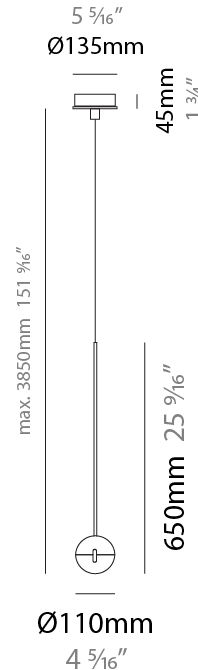

CONVIVIO SUSPENSION

D31012-

base number   Finish
Options

1. To build a product code in our configurator select the specify button on the base model # product page
2. To build a manual product code on this datasheet choose from the options listed below in blue font and add the suffix to the base model #

GENERAL

Series: Convivio
Brand: Cini & Nils
Division: Design
Mounting Type: Suspension
Mounting Location: Ceiling
Subcategory: Pendant

PHYSICAL

Shape: Round
Diameter (mm): 110
Diameter (in): 4 5/16
Height (mm): 650
Height (in): 25 9/16
Max. Overall Height (mm): 3850
Max. Overall Height (in): 151 9/16
Light Distribution: Direct
Diffuser: Transparent glass
Fixture Finish: CHR / MBK
Fixture Material: Aluminum / Brass / Steel

ELECTRICAL

Lamp Type: LED
Input Wattage (W): 16
Total Output Wattage (W): 13
Dimming: Non-Dimmable
Driver Included: Yes
Driver Location: Integrated
Driver Type: Constant Current - 120Vac
Driver Class: Class 2
Input Voltage (V): 120 - 277
Constant Current (MA): 350
Upon Request: Integral: 0-10Vdc dimming / Phase dimming 120Vac only / Non-dimming 120/277Vac

LED

Number of LEDs: 1
Color Temperature (°K): 2800
Max. Delivered Lumen (lm): 1170
Nominal Lumen (lm): 1300
CRI: >90 CRI
Lamp Life (hrs): 50000

OPTICAL

RATINGS AND CERTIFICATIONS

Certified By: Certified for North American Standards
IP rating: IP20

PROJECT	_____
TYPE	_____
SPECIFIER	_____
QUANTITY	_____
DATE	_____