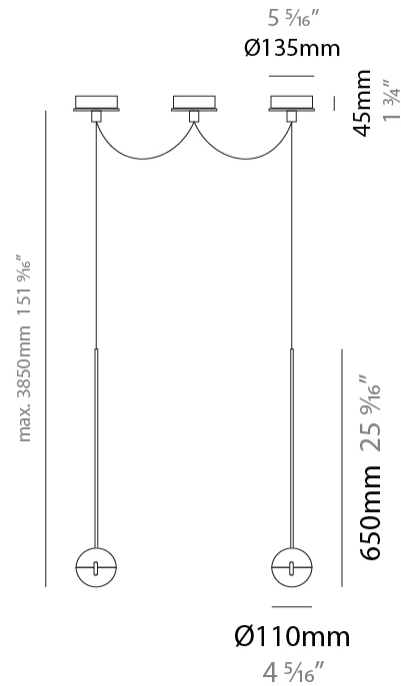

CONVIVIO SUSPENSION

D31016-

base number   Finish
Options

1. To build a product code in our configurator select the specify button on the base model # product page
2. To build a manual product code on this datasheet choose from the options listed below in blue font and add the suffix to the base model #

GENERAL

Series: Convivio
Brand: Cini & Nils
Division: Design
Mounting Type: Suspension
Mounting Location: Ceiling
Subcategory: Pendant

PHYSICAL

Shape: Round
Diameter (mm): 110
Diameter (in): 4 5/16
Max. Overall Height (mm): 3850
Max. Overall Height (in): 151 9/16
Light Distribution: Direct
Diffuser: Transparent glass
Fixture Finish: CHR / MBK
Fixture Material: Aluminum / Brass / Steel

ELECTRICAL

Lamp Type: LED
Input Wattage (W): 33
Total Output Wattage (W): 26
Dimming: Non-Dimmable
Driver Included: Yes
Driver Location: Integrated
Driver Type: Constant Current - 120Vac
Driver Class: Class 2
Input Voltage (V): 120 - 277
Constant Current (MA): 350
Upon Request: Integral: 0-10Vdc dimming / Phase dimming 120Vac only / Non-dimming 120/277Vac

LED

Number of LEDs: 2
Color Temperature (°K): 3000
Nominal Lumen (lm): 2600
CRI: >90 CRI
Lamp Life (hrs): 50000

OPTICAL

RATINGS AND CERTIFICATIONS

Certified By: Certified for North American Standards
IP rating: IP20

PROJECT	_____
TYPE	_____
SPECIFIER	_____
QUANTITY	_____
DATE	_____