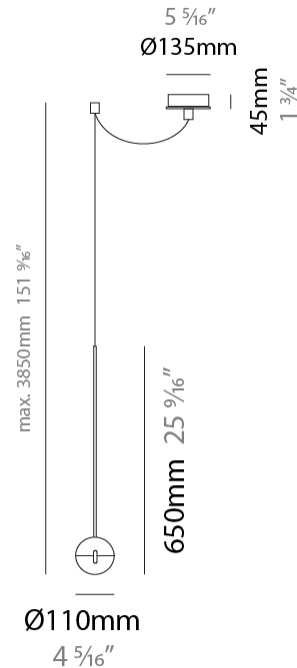

CONVIVIO SUSPENSION

D31014-

base number   Finish
Options

1. To build a product code in our configurator select the specify button on the base model # product page
2. To build a manual product code on this datasheet choose from the options listed below in blue font and add the suffix to the base model #

GENERAL

Series: Convivio
Brand: Cini & Nils
Division: Design
Mounting Type: Suspension
Mounting Location: Ceiling
Subcategory: Pendant

PHYSICAL

Shape: Round
Diameter (mm): 110
Diameter (in): 4 ⁵/₁₆
Max. Overall Height (mm): 3850
Max. Overall Height (in): 151 ⁹/₁₆
Light Distribution: Direct
Diffuser: Transparent glass
Fixture Finish: CHR / MBK
Fixture Material: Aluminum / Brass / Steel

ELECTRICAL

Lamp Type: LED
Input Wattage (W): 16
Total Output Wattage (W): 13
Dimming: Non-Dimmable
Driver Included: Yes
Driver Location: Integrated
Driver Type: Constant Current - 120Vac
Driver Class: Class 2
Input Voltage (V): 120 - 277
Constant Current (mA): 350
Upon Request: Integral: 0-10Vdc dimming / Phase dimming 120Vac only / Non-dimming 120/277Vac

LED

Number of LEDs: 1
Color Temperature (°K): 3000
Nominal Lumen (lm): 1300
CRI: >90 CRI
Lamp Life (hrs): 50000

OPTICAL

RATINGS AND CERTIFICATIONS

Certified By: Certified for North American Standards
IP rating: IP20

PROJECT	_____
TYPE	_____
SPECIFIER	_____
QUANTITY	_____
DATE	_____