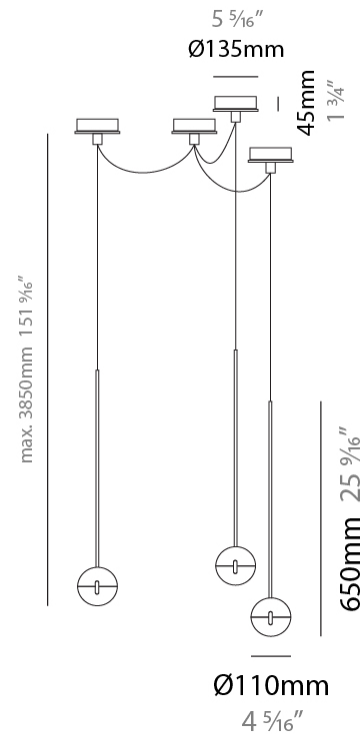

CONVIVIO SUSPENSION

D31018-

base number   Finish
Options

PROJECT	_____
TYPE	_____
SPECIFIER	_____
QUANTITY	_____
DATE	_____

1. To build a product code in our configurator select the specify button on the base model # product page
2. To build a manual product code on this datasheet choose from the options listed below in blue font and add the suffix to the base model #

GENERAL

Series: Convivio
Brand: Cini & Nils
Division: Design
Mounting Type: Suspension
Mounting Location: Ceiling
Subcategory: Pendant

PHYSICAL

Shape: Round
Diameter (mm): 110
Diameter (in): 4 5/16
Max. Overall Height (mm): 3850
Max. Overall Height (in): 151 9/16
Light Distribution: Direct
Diffuser: Transparent glass
Fixture Finish: CHR / MBK
Fixture Material: Aluminum / Brass / Steel

ELECTRICAL

Lamp Type: LED
Input Wattage (W): 50
Total Output Wattage (W): 39
Dimming: Non-Dimmable
Driver Included: Yes
Driver Location: Integrated
Driver Type: Constant Current - 120Vac
Driver Class: Class 2
Input Voltage (V): 120 - 277
Constant Current (mA): 350
Upon Request: Integral: 0-10Vdc dimming / Phase dimming 120Vac only / Non-dimming 120/277Vac

LED

Number of LEDs: 3
Color Temperature (°K): 3000
Nominal Lumen (lm): 3900
CRI: >90 CRI
Lamp Life (hrs): 50000

OPTICAL

RATINGS AND CERTIFICATIONS

Certified By: Certified for North American Standards
IP rating: IP20