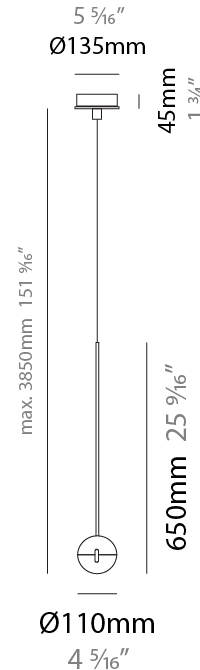

CONVIVIO SUSPENSION

D31012-

base number   Finish
Options

1. To build a product code in our configurator select the specify button on the base model # product page
2. To build a manual product code on this datasheet choose from the options listed below in blue font and add the suffix to the base model #

GENERAL

Series: Convivio
Brand: Cini & Nils
Division: Design
Mounting Type: Suspension
Mounting Location: Ceiling
Subcategory: Pendant

PHYSICAL

Shape: Round
Diameter (mm): 110
Diameter (in): 4 5/16
Height (mm): 650
Height (in): 25 9/16
Max. Overall Height (mm): 3850
Max. Overall Height (in): 151 9/16
Light Distribution: Direct
Diffuser: Transparent glass
Fixture Finish: CHR / MBK
Fixture Material: Aluminum / Brass / Steel

ELECTRICAL

Lamp Type: LED
Input Wattage (W): 16
Total Output Wattage (W): 13
Dimming: Non-Dimmable
Driver Included: Yes
Driver Location: Integrated
Driver Type: Constant Current - 120Vac
Driver Class: Class 2
Input Voltage (V): 120 - 277
Constant Current (MA): 350
Upon Request: Integral: 0-10Vdc dimming / Phase dimming 120Vac only / Non-dimming 120/277Vac

LED

Number of LEDs: 1
Color Temperature (°K): 2800
Max. Delivered Lumen (lm): 1170
Nominal Lumen (lm): 1300
CRI: >90 CRI
Lamp Life (hrs): 50000

OPTICAL

RATINGS AND CERTIFICATIONS

Certified By: Certified for North American Standards
IP rating: IP20

PROJECT	_____
TYPE	_____
SPECIFIER	_____
QUANTITY	_____
DATE	_____