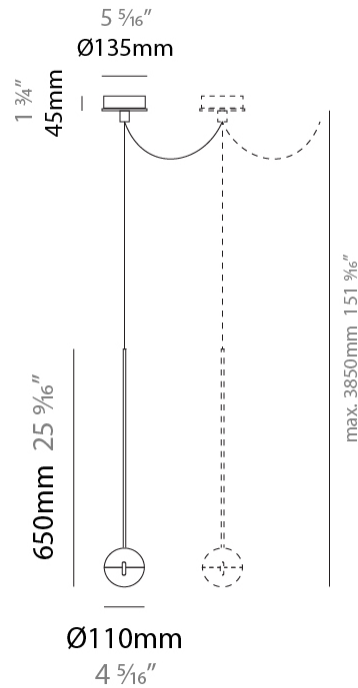

CONVIVIO SUSPENSION

D31020-

base number   Finish
Options

PROJECT _____
TYPE _____
SPECIFIER _____
QUANTITY _____
DATE _____

1. To build a product code in our configurator select the specify button on the base model # product page
2. To build a manual product code on this datasheet choose from the options listed below in blue font and add the suffix to the base model #

GENERAL

Series: Convivio
Brand: Cini & Nils
Division: Design
Mounting Type: Suspension
Mounting Location: Ceiling
Subcategory: Pendant

PHYSICAL

Shape: Round
Diameter (mm): 110
Diameter (in): 4 5/16
Max. Overall Height (mm): 3850
Max. Overall Height (in): 151 9/16
Light Distribution: Direct
Diffuser: Transparent glass
Fixture Finish: CHR / MBK
Fixture Material: Aluminum / Brass / Steel

ELECTRICAL

Lamp Type: LED
Input Wattage (W): 16
Total Output Wattage (W): 13
Dimming: Non-Dimmable
Driver Included: Yes
Driver Location: Integrated
Driver Type: Constant Current - 120Vac
Driver Class: Class 2
Input Voltage (V): 120 - 277
Constant Current (mA): 350
Upon Request: Integral: 0-10Vdc dimming / Phase dimming 120Vac only / Non-dimming 120/277Vac

LED

Number of LEDs: 1
Color Temperature (°K): 3000
Max. Delivered Lumen (lm): 1170
Nominal Lumen (lm): 1300
CRI: >90 CRI
Lamp Life (hrs): 50000

OPTICAL

RATINGS AND CERTIFICATIONS

Certified By: Certified for North American Standards
IP rating: IP20