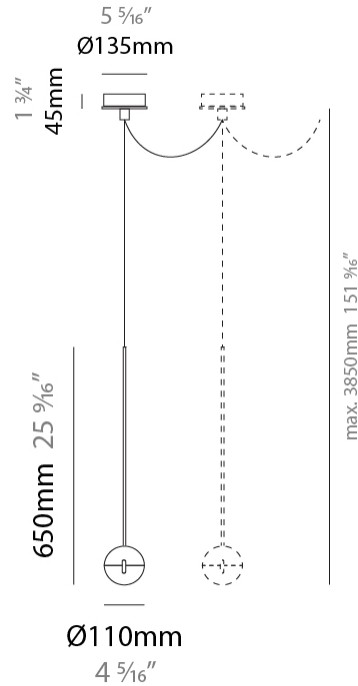

CONVIVIO SUSPENSION

D31020-

base number Finish
Options

PROJECT
TYPE
SPECIFIER
QUANTITY
DATE

1. To build a product code in our configurator select the specify button on the base model # product page
2. To build a manual product code on this datasheet choose from the options listed below in blue font and add the suffix to the base model #

GENERAL

Series: Convivio
Brand: Cini & Nils
Division: Design
Mounting Type: Suspension
Mounting Location: Ceiling
Subcategory: Pendant

PHYSICAL

Shape: Round
Diameter (mm): 110
Diameter (in): 4 5/16
Max. Overall Height (mm): 3850
Max. Overall Height (in): 151 9/16
Light Distribution: Direct
Diffuser: Transparent glass
Fixture Finish: CHR / MBK
Fixture Material: Aluminum / Brass / Steel

ELECTRICAL

Lamp Type: LED
Input Wattage (W): 16
Total Output Wattage (W): 13
Dimming: Non-Dimmable
Driver Included: Yes
Driver Location: Integrated
Driver Type: Constant Current - 120Vac
Driver Class: Class 2
Input Voltage (V): 120 - 277
Constant Current (MA): 350
Upon Request: Integral: 0-10Vdc dimming / Phase dimming 120Vac only / Non-dimming 120/277Vac

LED

Number of LEDs: 1
Color Temperature (°K): 3000
Max. Delivered Lumen (lm): 1170
Nominal Lumen (lm): 1300
CRI: >90 CRI
Lamp Life (hrs): 50000

OPTICAL

RATINGS AND CERTIFICATIONS

Certified By: Certified for North American Standards
IP rating: IP20