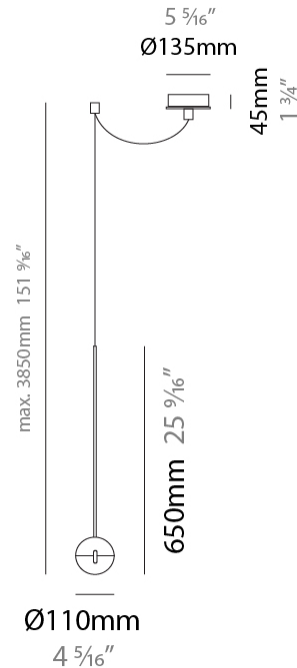

CONVIVIO SUSPENSION

D31014-

base number   Finish
Options

PROJECT	_____
TYPE	_____
SPECIFIER	_____
QUANTITY	_____
DATE	_____

1. To build a product code in our configurator select the specify button on the base model # product page
2. To build a manual product code on this datasheet choose from the options listed below in blue font and add the suffix to the base model #

GENERAL

Series: Convivio
Brand: Cini & Nils
Division: Design
Mounting Type: Suspension
Mounting Location: Ceiling
Subcategory: Pendant

PHYSICAL

Shape: Round
Diameter (mm): 110
Diameter (in): 4 5/16
Max. Overall Height (mm): 3850
Max. Overall Height (in): 151 9/16
Light Distribution: Direct
Diffuser: Transparent glass
Fixture Finish: CHR / MBK
Fixture Material: Aluminum / Brass / Steel

ELECTRICAL

Lamp Type: LED
Input Wattage (W): 16
Total Output Wattage (W): 13
Dimming: Non-Dimmable
Driver Included: Yes
Driver Location: Integrated
Driver Type: Constant Current - 120Vac
Driver Class: Class 2
Input Voltage (V): 120 - 277
Constant Current (mA): 350
Upon Request: Integral: 0-10Vdc dimming / Phase dimming 120Vac only / Non-dimming 120/277Vac

LED

Number of LEDs: 1
Color Temperature (°K): 3000
Nominal Lumen (lm): 1300
CRI: >90 CRI
Lamp Life (hrs): 50000

OPTICAL

RATINGS AND CERTIFICATIONS

Certified By: Certified for North American Standards
IP rating: IP20