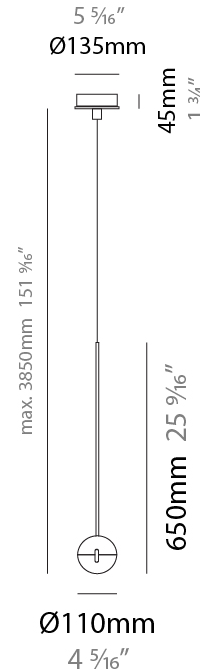

CONVIVIO SUSPENSION

D31012-

base number   Finish
Options

1. To build a product code in our configurator select the specify button on the base model # product page
2. To build a manual product code on this datasheet choose from the options listed below in blue font and add the suffix to the base model #

GENERAL

Series: Convivio
Brand: Cini & Nils
Division: Design
Mounting Type: Suspension
Mounting Location: Ceiling
Subcategory: Pendant

PHYSICAL

Shape: Round
Diameter (mm): 110
Diameter (in): 4 ⁵/₁₆
Height (mm): 650
Height (in): 25 ⁹/₁₆
Max. Overall Height (mm): 3850
Max. Overall Height (in): 151 ⁹/₁₆
Light Distribution: Direct
Diffuser: Transparent glass
[Fixture Finish: CHR / MBK](#)
Fixture Material: Aluminum / Brass / Steel

ELECTRICAL

Lamp Type: LED
Input Wattage (W): 16
Total Output Wattage (W): 13
Dimming: Non-Dimmable
Driver Included: Yes
Driver Location: Integrated
Driver Type: Constant Current - 120Vac
Driver Class: Class 2
Input Voltage (V): 120 - 277
Constant Current (MA): 350
Upon Request: Integral: 0-10Vdc dimming / Phase dimming 120Vac only / Non-dimming 120/277Vac

LED

Number of LEDs: 1
Color Temperature (°K): 2800
Max. Delivered Lumen (lm): 1170
Nominal Lumen (lm): 1300
CRI: >90 CRI
Lamp Life (hrs): 50000

OPTICAL

RATINGS AND CERTIFICATIONS

Certified By: Certified for North American Standards
IP rating: IP20

PROJECT	_____
TYPE	_____
SPECIFIER	_____
QUANTITY	_____
DATE	_____