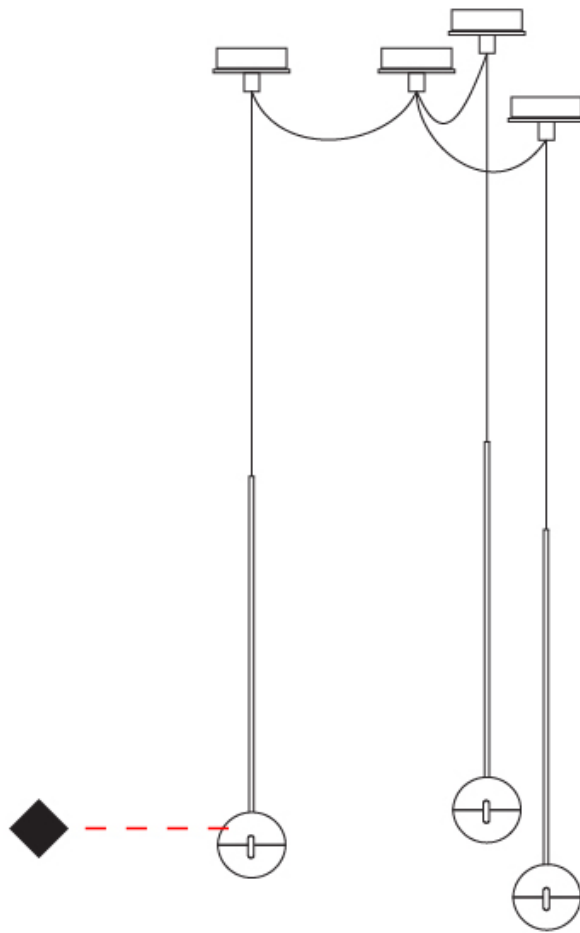

D31018-

PROJECT	_____
TYPE	_____
SPECIFIER	_____
QUANTITY	_____
DATE	_____

D