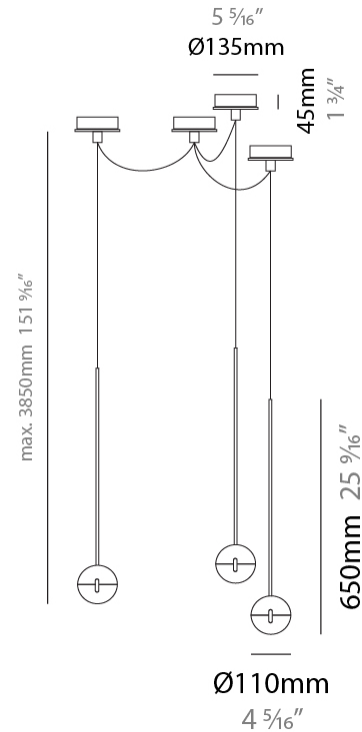

CONVIVIO SUSPENSION

D31018-

base number   Finish
Options

PROJECT	_____
TYPE	_____
SPECIFIER	_____
QUANTITY	_____
DATE	_____

1. To build a product code in our configurator select the specify button on the base model # product page
2. To build a manual product code on this datasheet choose from the options listed below in blue font and add the suffix to the base model #

GENERAL

Series: Convivio
Brand: Cini & Nils
Division: Design
Mounting Type: Suspension
Mounting Location: Ceiling
Subcategory: Pendant

PHYSICAL

Shape: Round
Diameter (mm): 110
Diameter (in): 4 5/16
Max. Overall Height (mm): 3850
Max. Overall Height (in): 151 9/16
Light Distribution: Direct
Diffuser: Transparent glass
Fixture Finish: CHR / MBK
Fixture Material: Aluminum / Brass / Steel

ELECTRICAL

Lamp Type: LED
Input Wattage (W): 50
Total Output Wattage (W): 39
Dimming: Non-Dimmable
Driver Included: Yes
Driver Location: Integrated
Driver Type: Constant Current - 120Vac
Driver Class: Class 2
Input Voltage (V): 120 - 277
Constant Current (MA): 350
Upon Request: Integral: 0-10Vdc dimming / Phase dimming 120Vac only / Non-dimming 120/277Vac

LED

Number of LEDs: 3
Color Temperature (°K): 3000
Nominal Lumen (lm): 3900
CRI: >90 CRI
Lamp Life (hrs): 50000

OPTICAL

RATINGS AND CERTIFICATIONS

Certified By: Certified for North American Standards
IP rating: IP20