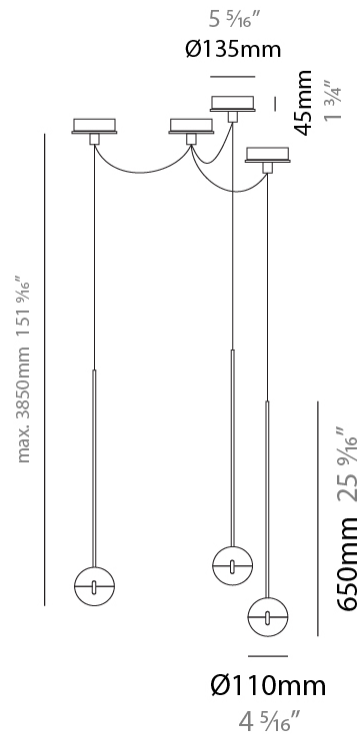

CONVIVIO SUSPENSION

D31018-

base number   Finish
Options

PROJECT	_____
TYPE	_____
SPECIFIER	_____
QUANTITY	_____
DATE	_____

1. To build a product code in our configurator select the specify button on the base model # product page
2. To build a manual product code on this datasheet choose from the options listed below in blue font and add the suffix to the base model #

GENERAL

Series: Convivio
Brand: Cini & Nils
Division: Design
Mounting Type: Suspension
Mounting Location: Ceiling
Subcategory: Pendant

PHYSICAL

Shape: Round
Diameter (mm): 110
Diameter (in): 4 5/16
Max. Overall Height (mm): 3850
Max. Overall Height (in): 151 9/16
Light Distribution: Direct
Diffuser: Transparent glass
Fixture Finish: [CHR / MBK](#)
Fixture Material: Aluminum / Brass / Steel

ELECTRICAL

Lamp Type: LED
Input Wattage (W): 50
Total Output Wattage (W): 39
Dimming: Non-Dimmable
Driver Included: Yes
Driver Location: Integrated
Driver Type: Constant Current - 120Vac
Driver Class: Class 2
Input Voltage (V): 120 - 277
Constant Current (MA): 350
Upon Request: Integral: 0-10Vdc dimming / Phase dimming 120Vac only / Non-dimming 120/277Vac

LED

Number of LEDs: 3
Color Temperature (°K): 3000
Nominal Lumen (lm): 3900
CRI: >90 CRI
Lamp Life (hrs): 50000

OPTICAL

RATINGS AND CERTIFICATIONS

Certified By: Certified for North American Standards
IP rating: IP20