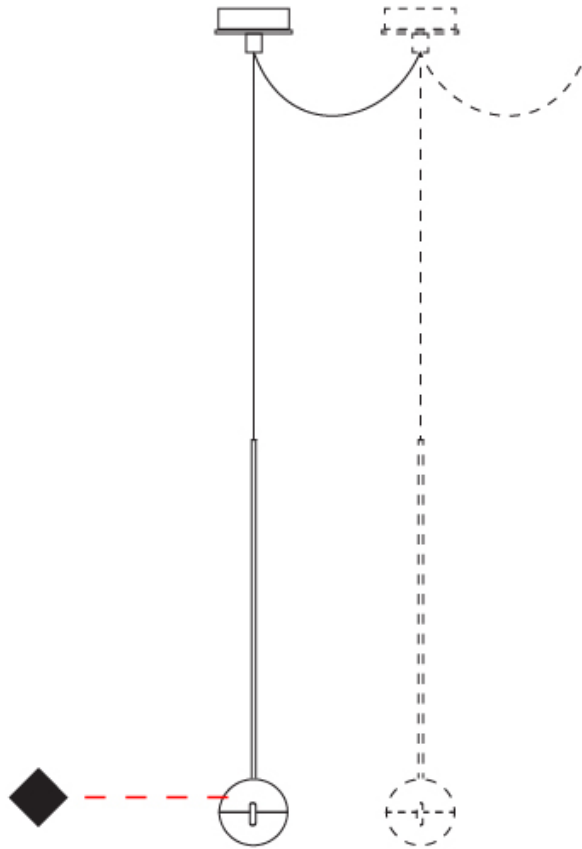

D31020-

PROJECT _____

TYPE _____

SPECIFIER _____

QUANTITY _____

DATE _____

D