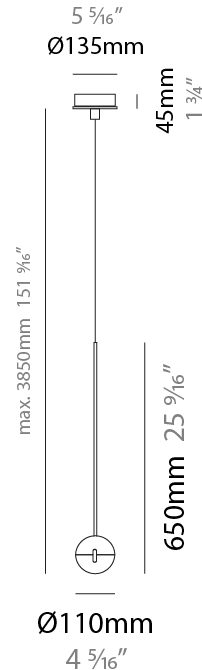

CONVIVIO SUSPENSION

D31012-

base number   Finish
Options

1. To build a product code in our configurator select the specify button on the base model # product page
2. To build a manual product code on this datasheet choose from the options listed below in blue font and add the suffix to the base model #

GENERAL

Series: Convivio
Brand: Cini & Nils
Division: Design
Mounting Type: Suspension
Mounting Location: Ceiling
Subcategory: Pendant

PHYSICAL

Shape: Round
Diameter (mm): 110
Diameter (in): 4 5/16
Height (mm): 650
Height (in): 25 9/16
Max. Overall Height (mm): 3850
Max. Overall Height (in): 151 9/16
Light Distribution: Direct
Diffuser: Transparent glass
Fixture Finish: CHR / MBK
Fixture Material: Aluminum / Brass / Steel

ELECTRICAL

Lamp Type: LED
Input Wattage (W): 16
Total Output Wattage (W): 13
Dimming: Non-Dimmable
Driver Included: Yes
Driver Location: Integrated
Driver Type: Constant Current - 120Vac
Driver Class: Class 2
Input Voltage (V): 120 - 277
Constant Current (MA): 350
Upon Request: Integral: 0-10Vdc dimming / Phase dimming 120Vac only / Non-dimming 120/277Vac

LED

Number of LEDs: 1
Color Temperature (°K): 2800
Max. Delivered Lumen (lm): 1170
Nominal Lumen (lm): 1300
CRI: >90 CRI
Lamp Life (hrs): 50000

OPTICAL

RATINGS AND CERTIFICATIONS

Certified By: Certified for North American Standards
IP rating: IP20

PROJECT	_____
TYPE	_____
SPECIFIER	_____
QUANTITY	_____
DATE	_____