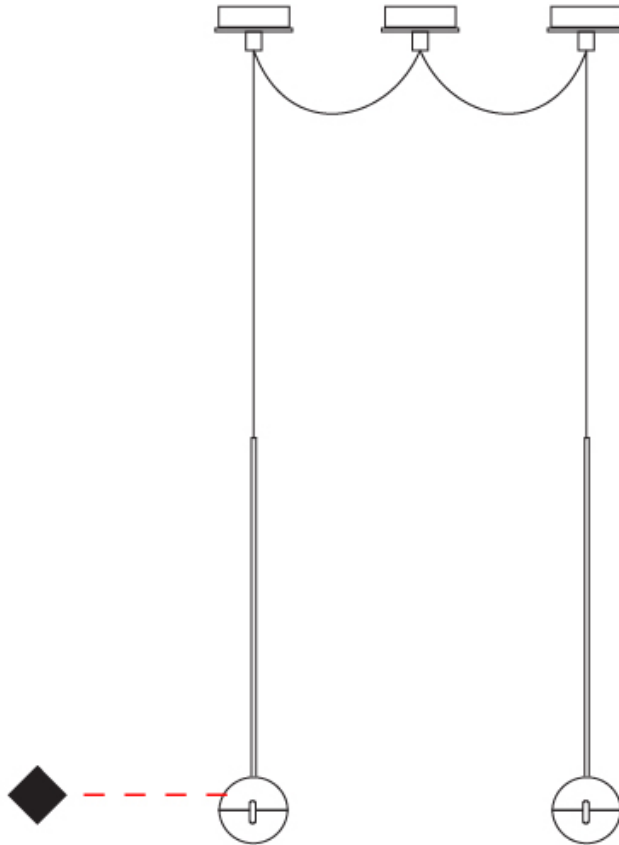

D31016-

PROJECT

TYPE

SPECIFIER

QUANTITY

DATE

D