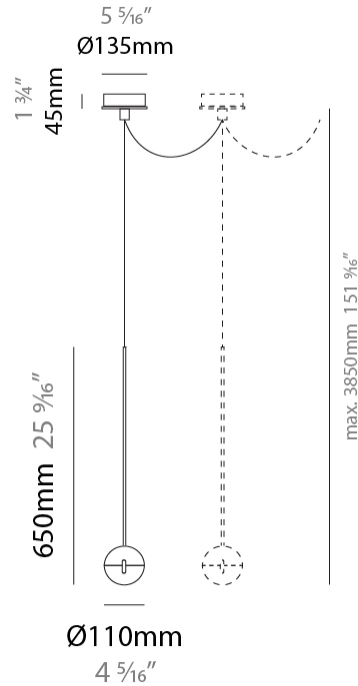

CONVIVIO SUSPENSION

D31020-

base number   Finish
Options

PROJECT	_____
TYPE	_____
SPECIFIER	_____
QUANTITY	_____
DATE	_____

1. To build a product code in our configurator select the specify button on the base model # product page
2. To build a manual product code on this datasheet choose from the options listed below in blue font and add the suffix to the base model #

GENERAL

Series: Convivio
Brand: Cini & Nils
Division: Design
Mounting Type: Suspension
Mounting Location: Ceiling
Subcategory: Pendant

PHYSICAL

Shape: Round
Diameter (mm): 110
Diameter (in): 4 5/16
Max. Overall Height (mm): 3850
Max. Overall Height (in): 151 9/16
Light Distribution: Direct
Diffuser: Transparent glass
Fixture Finish: CHR / MBK
Fixture Material: Aluminum / Brass / Steel

ELECTRICAL

Lamp Type: LED
Input Wattage (W): 16
Total Output Wattage (W): 13
Dimming: Non-Dimmable
Driver Included: Yes
Driver Location: Integrated
Driver Type: Constant Current - 120Vac
Driver Class: Class 2
Input Voltage (V): 120 - 277
Constant Current (mA): 350
Upon Request: Integral: 0-10Vdc dimming / Phase dimming 120Vac only / Non-dimming 120/277Vac

LED

Number of LEDs: 1
Color Temperature (°K): 3000
Max. Delivered Lumen (lm): 1170
Nominal Lumen (lm): 1300
CRI: >90 CRI
Lamp Life (hrs): 50000

OPTICAL

RATINGS AND CERTIFICATIONS

Certified By: Certified for North American Standards
IP rating: IP20