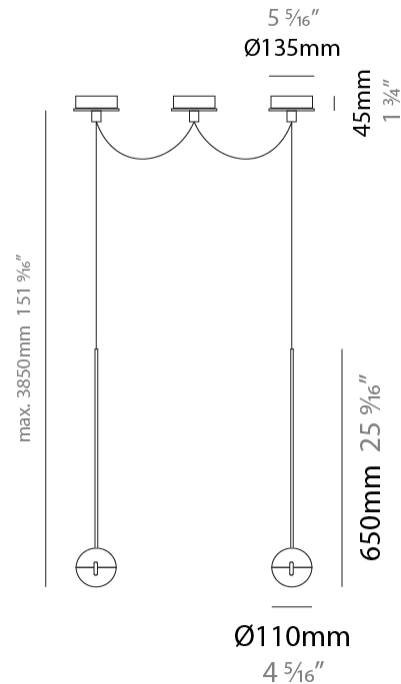

CONVIVIO SUSPENSION

D31016-

base number   Finish
Options

1. To build a product code in our configurator select the specify button on the base model # product page
2. To build a manual product code on this datasheet choose from the options listed below in blue font and add the suffix to the base model #

GENERAL

Series: Convivio
Brand: Cini & Nils
Division: Design
Mounting Type: Suspension
Mounting Location: Ceiling
Subcategory: Pendant

PHYSICAL

Shape: Round
Diameter (mm): 110
Diameter (in): 4 5/16
Max. Overall Height (mm): 3850
Max. Overall Height (in): 151 9/16
Light Distribution: Direct
Diffuser: Transparent glass
Fixture Finish: CHR / MBK
Fixture Material: Aluminum / Brass / Steel

ELECTRICAL

Lamp Type: LED
Input Wattage (W): 33
Total Output Wattage (W): 26
Dimming: Non-Dimmable
Driver Included: Yes
Driver Location: Integrated
Driver Type: Constant Current - 120Vac
Driver Class: Class 2
Input Voltage (V): 120 - 277
Constant Current (MA): 350
Upon Request: Integral: 0-10Vdc dimming / Phase dimming 120Vac only / Non-dimming 120/277Vac

LED

Number of LEDs: 2
Color Temperature (°K): 3000
Nominal Lumen (lm): 2600
CRI: >90 CRI
Lamp Life (hrs): 50000

OPTICAL

RATINGS AND CERTIFICATIONS

Certified By: Certified for North American Standards
IP rating: IP20

PROJECT _____
TYPE _____
SPECIFIER _____
QUANTITY _____
DATE _____