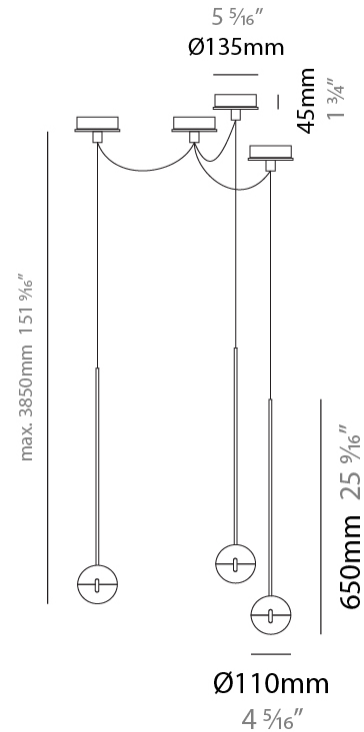

CONVIVIO SUSPENSION

D31018-

base number   Finish
Options

PROJECT	_____
TYPE	_____
SPECIFIER	_____
QUANTITY	_____
DATE	_____

1. To build a product code in our configurator select the specify button on the base model # product page
2. To build a manual product code on this datasheet choose from the options listed below in blue font and add the suffix to the base model #

GENERAL

Series: Convivio
Brand: Cini & Nils
Division: Design
Mounting Type: Suspension
Mounting Location: Ceiling
Subcategory: Pendant

PHYSICAL

Shape: Round
Diameter (mm): 110
Diameter (in): 4 5/16
Max. Overall Height (mm): 3850
Max. Overall Height (in): 151 9/16
Light Distribution: Direct
Diffuser: Transparent glass
Fixture Finish: [CHR / MBK](#)
Fixture Material: Aluminum / Brass / Steel

ELECTRICAL

Lamp Type: LED
Input Wattage (W): 50
Total Output Wattage (W): 39
Dimming: Non-Dimmable
Driver Included: Yes
Driver Location: Integrated
Driver Type: Constant Current - 120Vac
Driver Class: Class 2
Input Voltage (V): 120 - 277
Constant Current (mA): 350
Upon Request: Integral: 0-10Vdc dimming / Phase dimming 120Vac only / Non-dimming 120/277Vac

LED

Number of LEDs: 3
Color Temperature (°K): 3000
Nominal Lumen (lm): 3900
CRI: >90 CRI
Lamp Life (hrs): 50000

OPTICAL

RATINGS AND CERTIFICATIONS

Certified By: Certified for North American Standards
IP rating: IP20