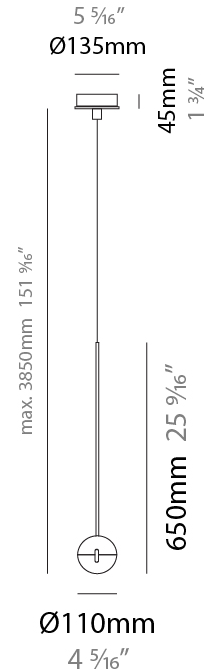

CONVIVIO SUSPENSION

D31012-

base number   Finish
Options

1. To build a product code in our configurator select the specify button on the base model # product page
2. To build a manual product code on this datasheet choose from the options listed below in blue font and add the suffix to the base model #

GENERAL

Series: Convivio
Brand: Cini & Nils
Division: Design
Mounting Type: Suspension
Mounting Location: Ceiling
Subcategory: Pendant

PHYSICAL

Shape: Round
Diameter (mm): 110
Diameter (in): 4 5/16
Height (mm): 650
Height (in): 25 9/16
Max. Overall Height (mm): 3850
Max. Overall Height (in): 151 9/16
Light Distribution: Direct
Diffuser: Transparent glass
[Fixture Finish: CHR / MBK](#)
Fixture Material: Aluminum / Brass / Steel

ELECTRICAL

Lamp Type: LED
Input Wattage (W): 16
Total Output Wattage (W): 13
Dimming: Non-Dimmable
Driver Included: Yes
Driver Location: Integrated
Driver Type: Constant Current - 120Vac
Driver Class: Class 2
Input Voltage (V): 120 - 277
Constant Current (MA): 350
Upon Request: Integral: 0-10Vdc dimming / Phase dimming 120Vac only / Non-dimming 120/277Vac

LED

Number of LEDs: 1
Color Temperature (°K): 2800
Max. Delivered Lumen (lm): 1170
Nominal Lumen (lm): 1300
CRI: >90 CRI
Lamp Life (hrs): 50000

OPTICAL

RATINGS AND CERTIFICATIONS

Certified By: Certified for North American Standards
IP rating: IP20

PROJECT	_____
TYPE	_____
SPECIFIER	_____
QUANTITY	_____
DATE	_____