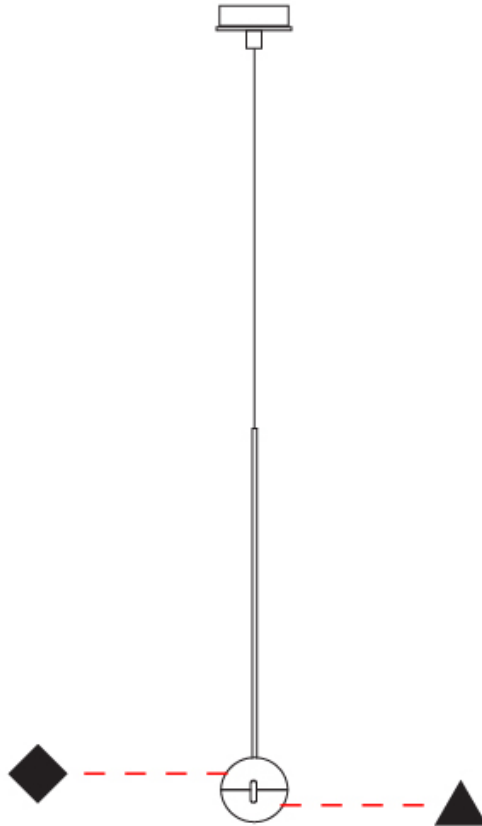

D31012- : D31012-CHR-SAT

PROJECT

TYPE

SPECIFIER

QUANTITY

DATE

D