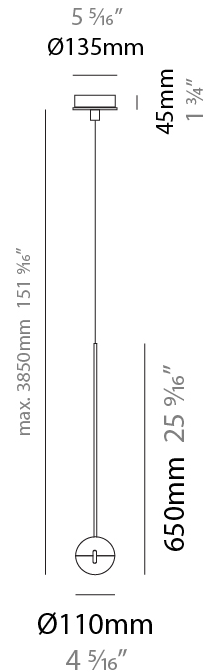

GENERAL

Series: Convivio
 Partner: Cini & Nils
 Division: Design
 Installation: Suspension
 Product Type: Pendant
 Mounting Location: Ceiling
 Light Distribution: Direct

PHYSICAL

Shape: Round
 Diameter (mm): 110
 Diameter (in): 4 5/16
 Height (mm): 650
 Height (in): 25 9/16
 Max. Overall Height (mm): 3850
 Max. Overall Height (in): 151 9/16
 Diffuser: Satin glass
 Fixture Material: Aluminum / Brass / Steel

ELECTRICAL

Lamp Type: LED
 Input Wattage (W): 16
 Total Output Wattage (W): 13
 Dimming: Non-Dimmable
 Driver Included: Yes
 Driver Location: Integrated
 Driver Type: Constant Current 120Vac
 Driver Class: Class 2
 Input Voltage (V): 120 - 277
 Constant Current (MA): 350

LED

Number of LEDs: 1
 Color Temperature (°K): 2800
 Max. Delivered Lumen (lm): 1170
 Nominal Lumen (lm): 1300
 CRI: >90 CRI
 Lamp Life (hrs): 50000

OPTICAL

RATINGS AND CERTIFICATIONS

Certified By: CSA Certified to UL and CSA Standards
 IP rating: IP20

GENERAL

Series: Convivio
 Partner: Cini & Nils
 Division: Design
 Installation: Suspension
 Product Type: Pendant
 Mounting Location: Ceiling
 Light Distribution: Direct

PHYSICAL

Shape: Round
 Diameter (mm): 110
 Diameter (in): 4 5/16
 Height (mm): 650
 Height (in): 25 9/16
 Max. Overall Height (mm): 3850
 Max. Overall Height (in): 151 9/16
 Diffuser: Transparent glass
 Fixture Material: Aluminum / Brass / Steel