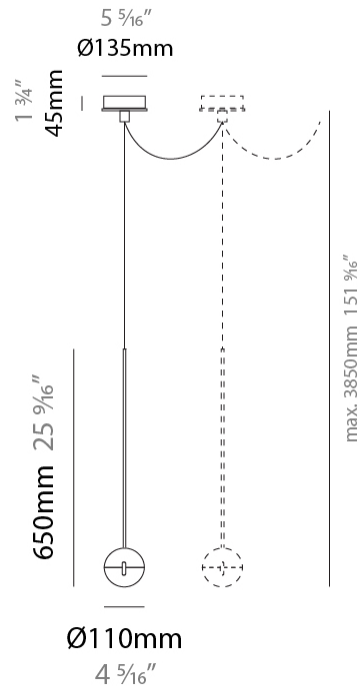

CONVIVIO SUSPENSION

D31020-

base number   Finish
Options

PROJECT	_____
TYPE	_____
SPECIFIER	_____
QUANTITY	_____
DATE	_____

1. To build a product code in our configurator select the specify button on the base model # product page
2. To build a manual product code on this datasheet choose from the options listed below in blue font and add the suffix to the base model #

GENERAL

Series: Convivio
Brand: Cini & Nils
Division: Design
Mounting Type: Suspension
Mounting Location: Ceiling
Subcategory: Pendant

PHYSICAL

Shape: Round
Diameter (mm): 110
Diameter (in): 4 5/16
Max. Overall Height (mm): 3850
Max. Overall Height (in): 151 9/16
Light Distribution: Direct
Diffuser: Transparent glass
Fixture Finish: CHR / MBK / SNI
Fixture Material: Aluminum / Brass / Steel

ELECTRICAL

Lamp Type: LED
Input Wattage (W): 16
Total Output Wattage (W): 13
Dimming: Non-Dimmable
Driver Included: Yes
Driver Location: Integrated
Driver Type: Constant Current - 120Vac
Driver Class: Class 2
Input Voltage (V): 120 - 277
Constant Current (MA): 350
Upon Request: Integral: 0-10Vdc dimming / Phase dimming 120Vac only / Non-dimming 120/277Vac

LED

Number of LEDs: 1
Color Temperature (°K): 3000
Max. Delivered Lumen (lm): 1170
Nominal Lumen (lm): 1300
CRI: >90 CRI
Lamp Life (hrs): 50000

OPTICAL

RATINGS AND CERTIFICATIONS

Certified By: Certified for North American Standards
IP rating: IP20