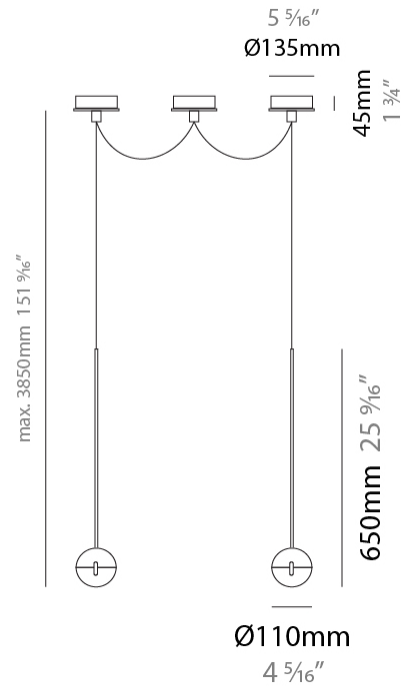

CONVIVIO SUSPENSION

D31016-

base number   Finish
Options

PROJECT	_____
TYPE	_____
SPECIFIER	_____
QUANTITY	_____
DATE	_____

1. To build a product code in our configurator select the specify button on the base model # product page
2. To build a manual product code on this datasheet choose from the options listed below in blue font and add the suffix to the base model #

GENERAL

Series: Convivio
Brand: Cini & Nils
Division: Design
Mounting Type: Suspension
Mounting Location: Ceiling
Subcategory: Pendant

PHYSICAL

Shape: Round
Diameter (mm): 110
Diameter (in): 4 5/16
Max. Overall Height (mm): 3850
Max. Overall Height (in): 151 9/16
Light Distribution: Direct
Diffuser: Transparent glass
Fixture Finish: CHR / MBK / SNI
Fixture Material: Aluminum / Brass / Steel

ELECTRICAL

Lamp Type: LED
Input Wattage (W): 33
Total Output Wattage (W): 26
Dimming: Non-Dimmable
Driver Included: Yes
Driver Location: Integrated
Driver Type: Constant Current - 120Vac
Driver Class: Class 2
Input Voltage (V): 120 - 277
Constant Current (MA): 350
Upon Request: Integral: 0-10Vdc dimming / Phase dimming 120Vac only / Non-dimming 120/277Vac

LED

Number of LEDs: 2
Color Temperature (°K): 3000
Nominal Lumen (lm): 2600
CRI: >90 CRI
Lamp Life (hrs): 50000

OPTICAL

RATINGS AND CERTIFICATIONS

Certified By: Certified for North American Standards
IP rating: IP20