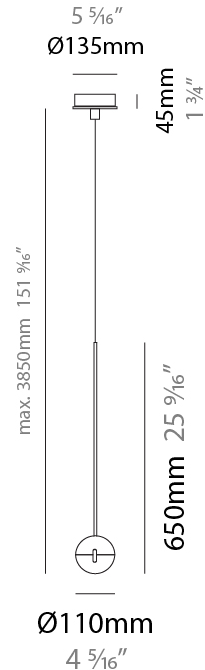

CONVIVIO SUSPENSION

D31012-

base number   Finish
Options

1. To build a product code in our configurator select the specify button on the base model # product page
2. To build a manual product code on this datasheet choose from the options listed below in blue font and add the suffix to the base model #

GENERAL

Series: Convivio
Brand: Cini & Nils
Division: Design
Mounting Type: Suspension
Mounting Location: Ceiling
Subcategory: Pendant

PHYSICAL

Shape: Round
Diameter (mm): 110
Diameter (in): 4 5/16
Height (mm): 650
Height (in): 25 9/16
Max. Overall Height (mm): 3850
Max. Overall Height (in): 151 9/16
Light Distribution: Direct
Diffuser: Transparent glass
[Fixture Finish: CHR / MBK / SNI](#)
Fixture Material: Aluminum / Brass / Steel

ELECTRICAL

Lamp Type: LED
Input Wattage (W): 16
Total Output Wattage (W): 13
Dimming: Non-Dimmable
Driver Included: Yes
Driver Location: Integrated
Driver Type: Constant Current - 120Vac
Driver Class: Class 2
Input Voltage (V): 120 - 277
Constant Current (MA): 350
Upon Request: Integral: 0-10Vdc dimming / Phase dimming 120Vac only / Non-dimming 120/277Vac

LED

Number of LEDs: 1
Color Temperature (°K): 2800
Max. Delivered Lumen (lm): 1170
Nominal Lumen (lm): 1300
CRI: >90 CRI
Lamp Life (hrs): 50000

OPTICAL

RATINGS AND CERTIFICATIONS

Certified By: Certified for North American Standards
IP rating: IP20

PROJECT	_____
TYPE	_____
SPECIFIER	_____
QUANTITY	_____
DATE	_____