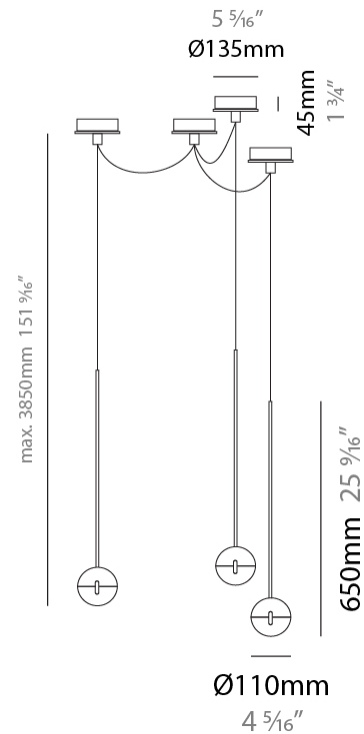

CONVIVIO SUSPENSION

D31018-

base number   Finish
Options

PROJECT	_____
TYPE	_____
SPECIFIER	_____
QUANTITY	_____
DATE	_____

1. To build a product code in our configurator select the specify button on the base model # product page
2. To build a manual product code on this datasheet choose from the options listed below in blue font and add the suffix to the base model #

GENERAL

Series: Convivio
Brand: Cini & Nils
Division: Design
Mounting Type: Suspension
Mounting Location: Ceiling
Subcategory: Pendant

PHYSICAL

Shape: Round
Diameter (mm): 110
Diameter (in): 4 5/16
Max. Overall Height (mm): 3850
Max. Overall Height (in): 151 9/16
Light Distribution: Direct
Diffuser: Transparent glass
Fixture Finish: [CHR / MBK / SNI](#)
Fixture Material: Aluminum / Brass / Steel

ELECTRICAL

Lamp Type: LED
Input Wattage (W): 50
Total Output Wattage (W): 39
Dimming: Non-Dimmable
Driver Included: Yes
Driver Location: Integrated
Driver Type: Constant Current - 120Vac
Driver Class: Class 2
Input Voltage (V): 120 - 277
Constant Current (mA): 350
Upon Request: Integral: 0-10Vdc dimming / Phase dimming 120Vac only / Non-dimming 120/277Vac

LED

Number of LEDs: 3
Color Temperature (°K): 3000
Nominal Lumen (lm): 3900
CRI: >90 CRI
Lamp Life (hrs): 50000

OPTICAL

RATINGS AND CERTIFICATIONS

Certified By: Certified for North American Standards
IP rating: IP20