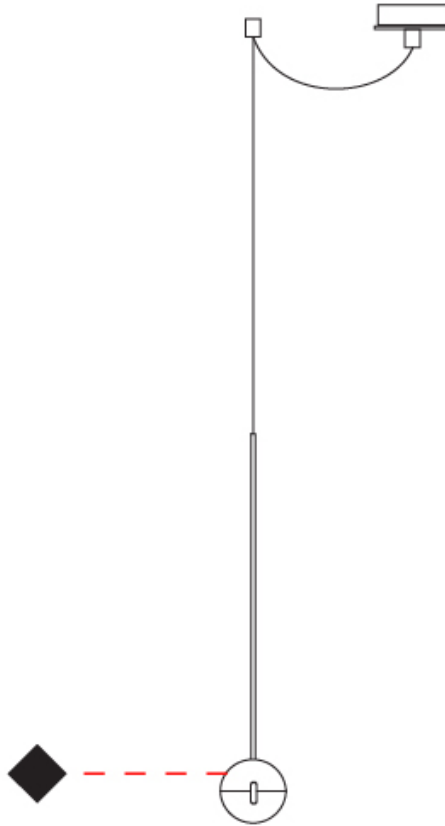

D31014-

PROJECT _____

TYPE _____

SPECIFIER _____

QUANTITY _____

DATE _____

D