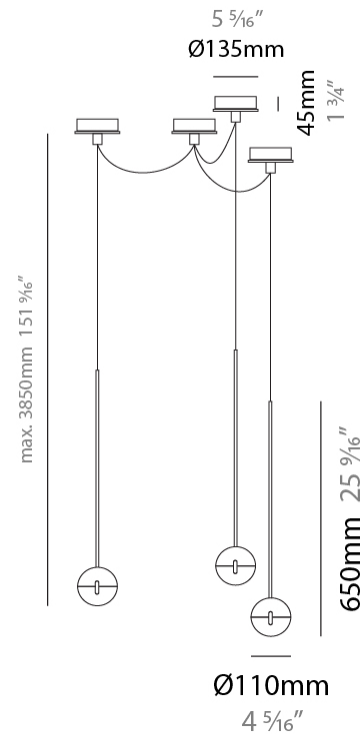

CONVIVIO SUSPENSION

D31018-

base number   Finish
Options

PROJECT	_____
TYPE	_____
SPECIFIER	_____
QUANTITY	_____
DATE	_____

1. To build a product code in our configurator select the specify button on the base model # product page
2. To build a manual product code on this datasheet choose from the options listed below in blue font and add the suffix to the base model #

GENERAL

Series: Convivio
Brand: Cini & Nils
Division: Design
Mounting Type: Suspension
Mounting Location: Ceiling
Subcategory: Pendant

PHYSICAL

Shape: Round
Diameter (mm): 110
Diameter (in): 4 5/16
Max. Overall Height (mm): 3850
Max. Overall Height (in): 151 9/16
Light Distribution: Direct
Diffuser: Transparent glass
Fixture Finish: CHR / MBK
Fixture Material: Aluminum / Brass / Steel

ELECTRICAL

Lamp Type: LED
Input Wattage (W): 50
Total Output Wattage (W): 39
Dimming: Non-Dimmable
Driver Included: Yes
Driver Location: Integrated
Driver Type: Constant Current - 120Vac
Driver Class: Class 2
Input Voltage (V): 120 - 277
Constant Current (mA): 350
Upon Request: Integral: 0-10Vdc dimming / Phase dimming 120Vac only / Non-dimming 120/277Vac

LED

Number of LEDs: 3
Color Temperature (°K): 3000
Nominal Lumen (lm): 3900
CRI: >90 CRI
Lamp Life (hrs): 50000

OPTICAL

RATINGS AND CERTIFICATIONS

Certified By: Certified for North American Standards
IP rating: IP20