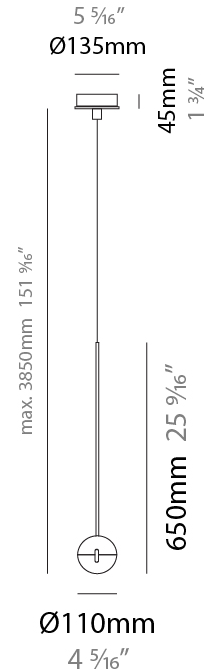

CONVIVIO SUSPENSION

D31012-

base number   Finish
Options

1. To build a product code in our configurator select the specify button on the base model # product page
2. To build a manual product code on this datasheet choose from the options listed below in blue font and add the suffix to the base model #

GENERAL

Series: Convivio
Brand: Cini & Nils
Division: Design
Mounting Type: Suspension
Mounting Location: Ceiling
Subcategory: Pendant

PHYSICAL

Shape: Round
Diameter (mm): 110
Diameter (in): 4 5/16
Height (mm): 650
Height (in): 25 9/16
Max. Overall Height (mm): 3850
Max. Overall Height (in): 151 9/16
Light Distribution: Direct
Diffuser: Transparent glass
Fixture Finish: CHR / MBK
Fixture Material: Aluminum / Brass / Steel

ELECTRICAL

Lamp Type: LED
Input Wattage (W): 16
Total Output Wattage (W): 13
Dimming: Non-Dimmable
Driver Included: Yes
Driver Location: Integrated
Driver Type: Constant Current - 120Vac
Driver Class: Class 2
Input Voltage (V): 120 - 277
Constant Current (MA): 350
Upon Request: Integral: 0-10Vdc dimming / Phase dimming 120Vac only / Non-dimming 120/277Vac

LED

Number of LEDs: 1
Color Temperature (°K): 2800
Max. Delivered Lumen (lm): 1170
Nominal Lumen (lm): 1300
CRI: >90 CRI
Lamp Life (hrs): 50000

OPTICAL

RATINGS AND CERTIFICATIONS

Certified By: Certified for North American Standards
IP rating: IP20

PROJECT	_____
TYPE	_____
SPECIFIER	_____
QUANTITY	_____
DATE	_____