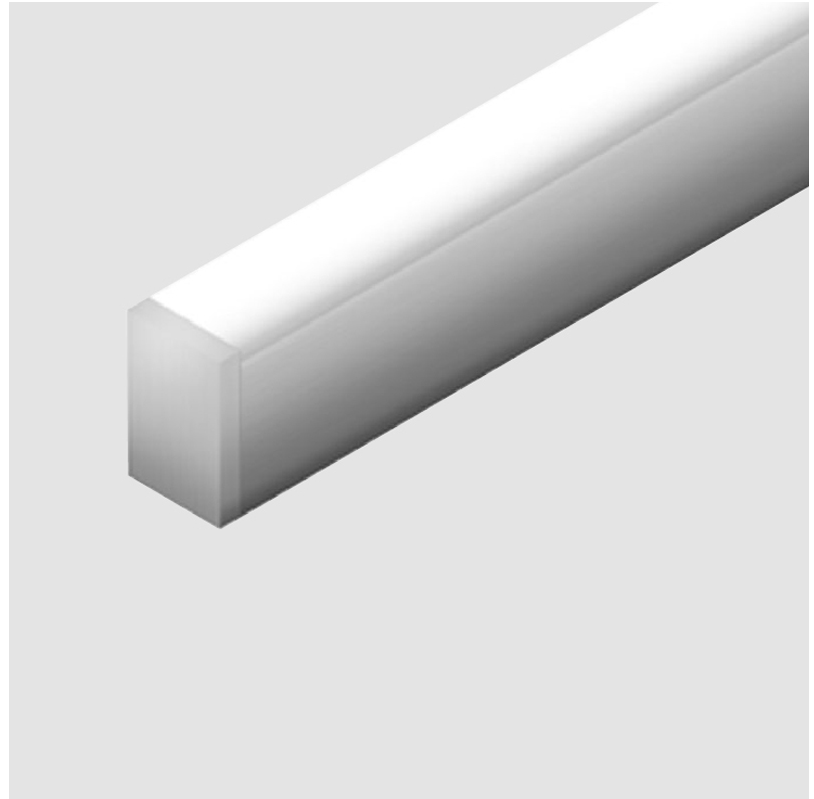

GENERAL

Series: Corto _____
Brand: Unonovesette _____
Division: Architectural _____
Mounting Type: Surface _____
Mounting Location: Under Steps _____
Subcategory: Profile _____

PHYSICAL

Shape: Rectangle _____
Length (mm): 500 _____
Length (in): 19 ²/₃ _____
Width (mm): 9 _____
Width (in): 1/3 _____
Height (mm): 14 _____
Height (in): 5/9 _____
Light Distribution: Direct _____
Weight (kg): 0.07 _____
Weight (lbs): 0.15 _____
Diffuser: Opal PMMA _____
Fixture Finish: ANA _____
Fixture Material: Extruded Aluminum _____
Cable Details: 450mm cable 2x0.5 mm2 _____

ELECTRICAL

Lamp Type: LED _____
Input Wattage (W): 10.5-14 _____
Total Output Wattage (W): 8.9 _____
Dimming: Non-Dimming / Phase Dimming (120Vac only) / 0-10V Dimming _____
Driver Included: No _____
Driver Location: Remote _____
Driver Type: Constant Voltage - Universal _____
Driver Class: Class 2 _____
Input Voltage (V): 120 - 277 _____
Output Voltage (V): 24 _____

LED

Color Temperature (°K): 2700 / 3000 / 4000 _____
Max. Delivered Lumen (lm): 720 _____
CRI: >85 CRI _____
Lamp Life (hrs): 100000 _____

OPTICAL

Optic°: 180 _____
Beam Angle: Diffused _____
Adjustability: Fixed _____

RATINGS AND CERTIFICATIONS

Certified By: Certified for North American Standards _____
IP rating: IP40 _____