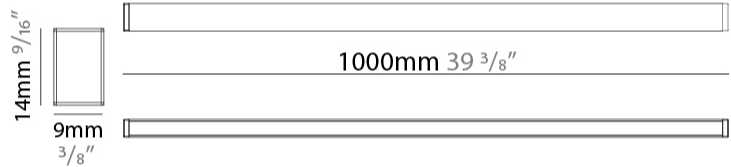

PROJECT
TYPE
SPECIFIER
QUANTITY
DATE

CORTO SURFACE

A1250003-

base number Color
Temperature

1. To build a product code in our configurator select the specify button on the base model # product page
2. To build a manual product code on this datasheet choose from the options listed below in blue font and add the suffix to the base model #

GENERAL

Series: Corto
Brand: Unonovesette
Division: Architectural
Mounting Type: Surface
Mounting Location: Under Steps
Subcategory: Profile

PHYSICAL

Shape: Rectangle
Length (mm): 1000
Length (in): 39 3/8"
Width (mm): 9
Width (in): 1/3
Height (mm): 14
Height (in): 5/9
Light Distribution: Direct
Weight (kg): 0.14
Weight (lbs): 0.30
Diffuser: Opal PMMA
Fixture Finish: ANA
Fixture Material: Extruded Aluminum
Cable Details: 450mm cable 2x0.5 mm2

ELECTRICAL

Lamp Type: LED
Input Wattage (W): 21-28
Total Output Wattage (W): 17.8
Dimming: Non-Dimming / Phase Dimming (120Vac only) / 0-10V Dimming
Driver Included: No
Driver Location: Remote
Driver Type: Constant Voltage - Universal
Driver Class: Class 2
Input Voltage (V): 120 - 277
Output Voltage (V): 24

LED

Color Temperature (°K): 2700 / 3000 / 4000
Max. Delivered Lumen (lm): 1440
CRI: >85 CRI
Lamp Life (hrs): 100000

OPTICAL

Optic°: 180
Beam Angle: Diffused
Adjustability: Fixed

RATINGS AND CERTIFICATIONS

Certified By: Certified for North American Standards
IP rating: IP40