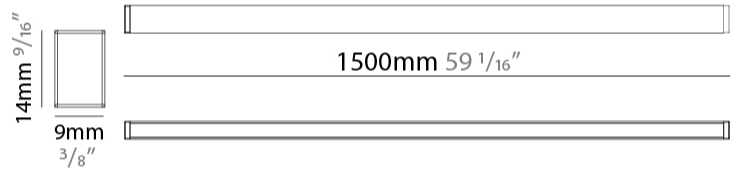

GENERAL

Series: Corto _____
Brand: Unonovesette _____
Division: Architectural _____
Mounting Type: Surface _____
Mounting Location: Under Steps _____
Subcategory: Profile _____

PHYSICAL

Shape: Rectangle _____
Length (mm): 1500 _____
Length (in): 59 _____
Width (mm): 9 _____
Width (in): 1/3 _____
Height (mm): 14 _____
Height (in): 5/9 _____
Light Distribution: Direct _____
Weight (kg): 0.21 _____
Weight (lbs): 0.46 _____
Diffuser: Opal PMMA _____
Fixture Finish: ANA _____
Fixture Material: Extruded Aluminum _____
Cable Details: 450mm cable 2x0.5 mm2 _____

ELECTRICAL

Lamp Type: LED _____
Input Wattage (W): 31.5-42 _____
Total Output Wattage (W): 27 _____
Dimming: Non-Dimming / Phase Dimming (120Vac only) / 0-10V Dimming _____
Driver Included: No _____
Driver Location: Remote _____
Driver Type: Constant Voltage - Universal _____
Driver Class: Class 2 _____
Input Voltage (V): 120 - 277 _____
Output Voltage (V): 24 _____

LED

Color Temperature (°K): 2700 / 3000 / 4000 _____
Max. Delivered Lumen (lm): 2160 _____
CRI: >85 CRI _____
Lamp Life (hrs): 100000 _____

OPTICAL

Optic°: 180 _____
Beam Angle: Diffused _____
Adjustability: Fixed _____

RATINGS AND CERTIFICATIONS

Certified By: Certified for North American Standards _____
IP rating: IP40 _____