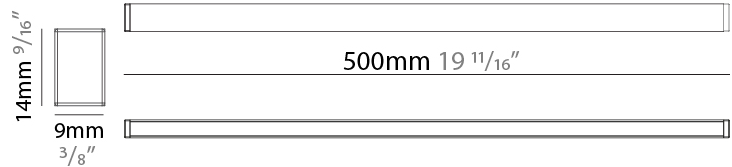

GENERAL

Series: Corto _____
Brand: Unonovesette _____
Division: Architectural _____
Mounting Type: Surface _____
Mounting Location: Under Steps _____
Subcategory: Profile _____

PHYSICAL

Shape: Rectangle _____
Length (mm): 500 _____
Length (in): 19 ²/₃ _____
Width (mm): 9 _____
Width (in): 1/3 _____
Height (mm): 14 _____
Height (in): 5/9 _____
Light Distribution: Direct _____
Weight (kg): 0.07 _____
Weight (lbs): 0.15 _____
Diffuser: Opal PMMA _____
Fixture Finish: ANA _____
Fixture Material: Extruded Aluminum _____
Cable Details: 450mm cable 2x0.5 mm2 _____

ELECTRICAL

Lamp Type: LED _____
Input Wattage (W): 10.5-14 _____
Total Output Wattage (W): 8.9 _____
Dimming: Non-Dimming / Phase Dimming (120Vac only) / 0-10V Dimming _____
Driver Included: No _____
Driver Location: Remote _____
Driver Type: Constant Voltage - Universal _____
Driver Class: Class 2 _____
Input Voltage (V): 120 - 277 _____
Output Voltage (V): 24 _____

LED

Color Temperature (°K): 2700 / 3000 / 4000 _____
Max. Delivered Lumen (lm): 720 _____
CRI: >85 CRI _____
Lamp Life (hrs): 100000 _____

OPTICAL

Optic°: 180 _____
Beam Angle: Diffused _____
Adjustability: Fixed _____

RATINGS AND CERTIFICATIONS

Certified By: Certified for North American Standards _____
IP rating: IP40 _____