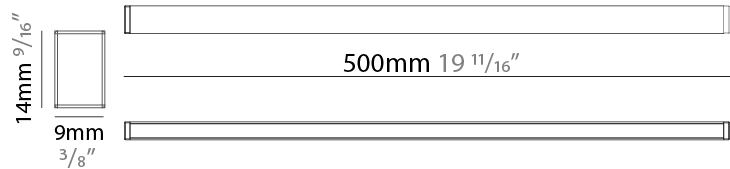

GENERAL

Series: Corto _____
Brand: Unonovesette _____
Division: Architectural _____
Mounting Type: Surface _____
Mounting Location: Under Steps _____
Subcategory: Profile _____

PHYSICAL

Shape: Rectangle _____
Length (mm): 500 _____
Length (in): 19 ⁷/₃₂ _____
Width (mm): 9 _____
Width (in): 1/3 _____
Height (mm): 14 _____
Height (in): 5/9 _____
Light Distribution: Direct _____
Weight (kg): 0.07 _____
Weight (lbs): 0.15 _____
Diffuser: Opal PMMA _____
Fixture Finish: ANA _____
Fixture Material: Extruded Aluminum _____
Cable Details: 450mm cable 2x0.5 mm2 _____

ELECTRICAL

Lamp Type: LED _____
Input Wattage (W): 10.5-14 _____
Total Output Wattage (W): 8.9 _____
Dimming: Non-Dimming / Phase Dimming (120Vac only) / 0-10V Dimming _____
Driver Included: No _____
Driver Location: Remote _____
Driver Type: Constant Voltage - Universal _____
Driver Class: Class 2 _____
Input Voltage (V): 120 - 277 _____
Output Voltage (V): 24 _____

LED

Color Temperature (°K): 2700 / 3000 / 4000 _____
Max. Delivered Lumen (lm): 720 _____
CRI: >85 CRI _____
Lamp Life (hrs): 100000 _____

OPTICAL

Optic°: 180 _____
Beam Angle: Diffused _____
Adjustability: Fixed _____

RATINGS AND CERTIFICATIONS

Certified By: Certified for North American Standards _____
IP rating: IP40 _____