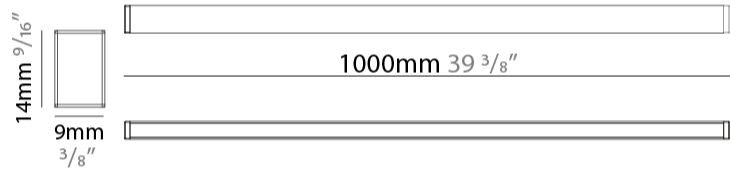

GENERAL

Series: Corto _____
Brand: Unonovesette _____
Division: Architectural _____
Mounting Type: Surface _____
Mounting Location: Under Steps _____
Subcategory: Profile _____

PHYSICAL

Shape: Rectangle _____
Length (mm): 1000 _____
Length (in): 39 3/8 _____
Width (mm): 9 _____
Width (in): 1/3 _____
Height (mm): 14 _____
Height (in): 5/9 _____
Light Distribution: Direct _____
Weight (kg): 0.14 _____
Weight (lbs): 0.30 _____
Diffuser: Opal PMMA _____
Fixture Finish: ANA _____
Fixture Material: Extruded Aluminum _____
Cable Details: 450mm cable 2x0.5 mm2 _____

ELECTRICAL

Lamp Type: LED _____
Input Wattage (W): 21-28 _____
Total Output Wattage (W): 17.8 _____
Dimming: Non-Dimming / Phase Dimming (120Vac only) / 0-10V Dimming _____
Driver Included: No _____
Driver Location: Remote _____
Driver Type: Constant Voltage - Universal _____
Driver Class: Class 2 _____
Input Voltage (V): 120 - 277 _____
Output Voltage (V): 24 _____

LED

Color Temperature (°K): 2700 / 3000 / 4000 _____
Max. Delivered Lumen (lm): 1440 _____
CRI: >85 CRI _____
Lamp Life (hrs): 100000 _____

OPTICAL

Optic°: 180 _____
Beam Angle: Diffused _____
Adjustability: Fixed _____

RATINGS AND CERTIFICATIONS

Certified By: Certified for North American Standards _____
IP rating: IP40 _____