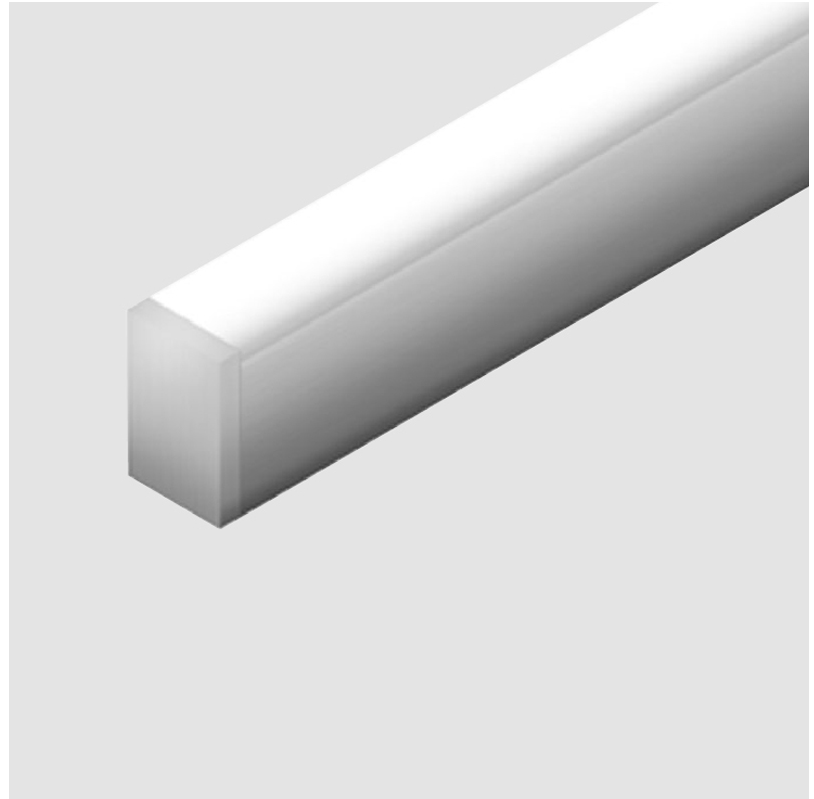

GENERAL

Series: Corto _____
Brand: Unonovesette _____
Division: Architectural _____
Mounting Type: Surface _____
Mounting Location: Under Steps _____
Subcategory: Profile _____

PHYSICAL

Shape: Rectangle _____
Length (mm): 500 _____
Length (in): 19 ⁷/₃₂ _____
Width (mm): 9 _____
Width (in): 1/3 _____
Height (mm): 14 _____
Height (in): 5/9 _____
Light Distribution: Direct _____
Weight (kg): 0.07 _____
Weight (lbs): 0.15 _____
Diffuser: Opal PMMA _____
Fixture Finish: ANA _____
Fixture Material: Extruded Aluminum _____
Cable Details: 450mm cable 2x0.5 mm2 _____

ELECTRICAL

Lamp Type: LED _____
Input Wattage (W): 10.5-14 _____
Total Output Wattage (W): 8.9 _____
Dimming: Non-Dimming / Phase Dimming (120Vac only) / 0-10V Dimming _____
Driver Included: No _____
Driver Location: Remote _____
Driver Type: Constant Voltage - Universal _____
Driver Class: Class 2 _____
Input Voltage (V): 120 - 277 _____
Output Voltage (V): 24 _____

LED

Color Temperature (°K): 2700 / 3000 / 4000 _____
Max. Delivered Lumen (lm): 720 _____
CRI: >85 CRI _____
Lamp Life (hrs): 100000 _____

OPTICAL

Optic°: 180 _____
Beam Angle: Diffused _____
Adjustability: Fixed _____

RATINGS AND CERTIFICATIONS

Certified By: Certified for North American Standards _____
IP rating: IP40 _____