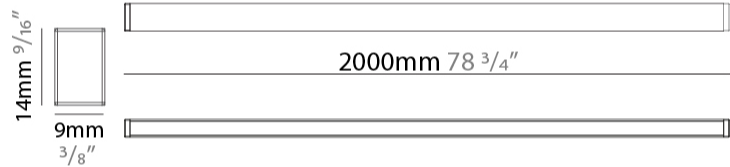

GENERAL

Series: Corto _____
Brand: Unonovesette _____
Division: Architectural _____
Mounting Type: Surface _____
Mounting Location: Under Steps _____
Subcategory: Profile _____

PHYSICAL

Shape: Rectangle _____
Length (mm): 2000 _____
Length (in): 78 3/4 _____
Width (mm): 9 _____
Width (in): 1/3 _____
Height (mm): 14 _____
Height (in): 5/9 _____
Light Distribution: Direct _____
Weight (kg): 0.21 _____
Weight (lbs): 0.46 _____
Diffuser: Opal PMMA _____
Fixture Finish: ANA _____
Fixture Material: Extruded Aluminum _____
Cable Details: 450mm cable 2x0.5 mm2 _____

ELECTRICAL

Lamp Type: LED _____
Input Wattage (W): 44-56 _____
Total Output Wattage (W): 36 _____
Dimming: Non-Dimming / Phase Dimming (120Vac only) / 0-10V Dimming _____
Driver Included: No _____
Driver Location: Remote _____
Driver Type: Constant Voltage - Universal _____
Driver Class: Class 2 _____
Input Voltage (V): 120 - 277 _____
Output Voltage (V): 24 _____

LED

Color Temperature (°K): 2700 / 3000 / 4000 _____
Max. Delivered Lumen (lm): 2160 _____
CRI: >85 CRI _____
Lamp Life (hrs): 100000 _____

OPTICAL

Optic°: 180 _____
Beam Angle: Diffused _____
Adjustability: Fixed _____

RATINGS AND CERTIFICATIONS

Certified By: Certified for North American Standards _____
IP rating: IP40 _____