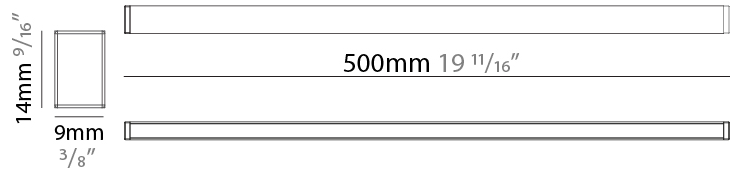

PROJECT
TYPE
SPECIFIER
QUANTITY
DATE

CORTO SURFACE

A1250002-

base number Color
Temperature

1. To build a product code in our configurator select the specify button on the base model # product page
2. To build a manual product code on this datasheet choose from the options listed below in blue font and add the suffix to the base model #

GENERAL

Series: Corto
Brand: Unonovesette
Division: Architectural
Mounting Type: Surface
Mounting Location: Under Steps
Subcategory: Profile

PHYSICAL

Shape: Rectangle
Length (mm): 500
Length (in): 19 ⁷/₃₂
Width (mm): 9
Width (in): 1/3
Height (mm): 14
Height (in): 5/9
Light Distribution: Direct
Weight (kg): 0.07
Weight (lbs): 0.15
Diffuser: Opal PMMA
Fixture Finish: ANA
Fixture Material: Extruded Aluminum
Cable Details: 450mm cable 2x0.5 mm2

ELECTRICAL

Lamp Type: LED
Input Wattage (W): 10.5-14
Total Output Wattage (W): 8.9
Dimming: Non-Dimming / Phase Dimming (120Vac only) / 0-10V Dimming
Driver Included: No
Driver Location: Remote
Driver Type: Constant Voltage - Universal
Driver Class: Class 2
Input Voltage (V): 120 - 277
Output Voltage (V): 24

LED

Color Temperature (°K): 2700 / 3000 / 4000
Max. Delivered Lumen (lm): 720
CRI: >85 CRI
Lamp Life (hrs): 100000

OPTICAL

Optic°: 180
Beam Angle: Diffused
Adjustability: Fixed

RATINGS AND CERTIFICATIONS

Certified By: Certified for North American Standards
IP rating: IP40