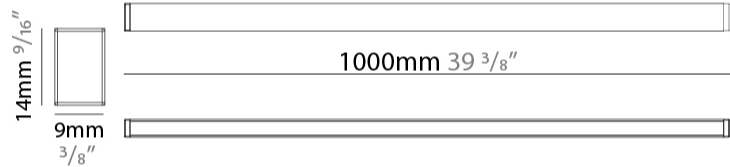

GENERAL

Series: Corto _____
Brand: Unonovesette _____
Division: Architectural _____
Mounting Type: Surface _____
Mounting Location: Under Steps _____
Subcategory: Profile _____

PHYSICAL

Shape: Rectangle _____
Length (mm): 1000 _____
Length (in): 39 3/8" _____
Width (mm): 9 _____
Width (in): 1/3 _____
Height (mm): 14 _____
Height (in): 5/9 _____
Light Distribution: Direct _____
Weight (kg): 0.14 _____
Weight (lbs): 0.30 _____
Diffuser: Opal PMMA _____
Fixture Finish: ANA _____
Fixture Material: Extruded Aluminum _____
Cable Details: 450mm cable 2x0.5 mm2 _____

ELECTRICAL

Lamp Type: LED _____
Input Wattage (W): 21-28 _____
Total Output Wattage (W): 17.8 _____
Dimming: Non-Dimming / Phase Dimming (120Vac only) / 0-10V Dimming _____
Driver Included: No _____
Driver Location: Remote _____
Driver Type: Constant Voltage - Universal _____
Driver Class: Class 2 _____
Input Voltage (V): 120 - 277 _____
Output Voltage (V): 24 _____

LED

Color Temperature (°K): 2700 / 3000 / 4000 _____
Max. Delivered Lumen (lm): 1440 _____
CRI: >85 CRI _____
Lamp Life (hrs): 100000 _____

OPTICAL

Optic°: 180 _____
Beam Angle: Diffused _____
Adjustability: Fixed _____

RATINGS AND CERTIFICATIONS

Certified By: Certified for North American Standards _____
IP rating: IP40 _____