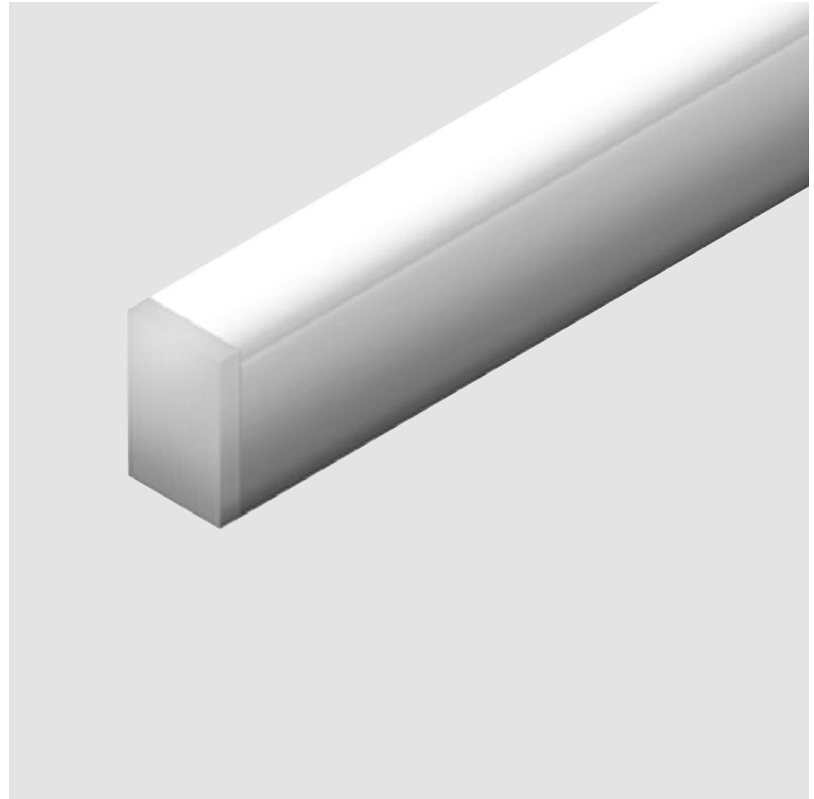

GENERAL

Series: Corto _____
Brand: Unonovesette _____
Division: Architectural _____
Mounting Type: Surface _____
Mounting Location: Under Steps _____
Subcategory: Profile _____

PHYSICAL

Shape: Rectangle _____
Length (mm): 1000 _____
Length (in): 39 3/8" _____
Width (mm): 9 _____
Width (in): 1/3 _____
Height (mm): 14 _____
Height (in): 5/9 _____
Light Distribution: Direct _____
Weight (kg): 0.14 _____
Weight (lbs): 0.30 _____
Diffuser: Opal PMMA _____
Fixture Finish: ANA _____
Fixture Material: Extruded Aluminum _____
Cable Details: 450mm cable 2x0.5 mm2 _____

ELECTRICAL

Lamp Type: LED _____
Input Wattage (W): 21-28 _____
Total Output Wattage (W): 17.8 _____
Dimming: Non-Dimming / Phase Dimming (120Vac only) / 0-10V Dimming _____
Driver Included: No _____
Driver Location: Remote _____
Driver Type: Constant Voltage - Universal _____
Driver Class: Class 2 _____
Input Voltage (V): 120 - 277 _____
Output Voltage (V): 24 _____

LED

Color Temperature (°K): 2700 / 3000 / 4000 _____
Max. Delivered Lumen (lm): 1440 _____
CRI: >85 CRI _____
Lamp Life (hrs): 100000 _____

OPTICAL

Optic°: 180 _____
Beam Angle: Diffused _____
Adjustability: Fixed _____

RATINGS AND CERTIFICATIONS

Certified By: Certified for North American Standards _____
IP rating: IP40 _____