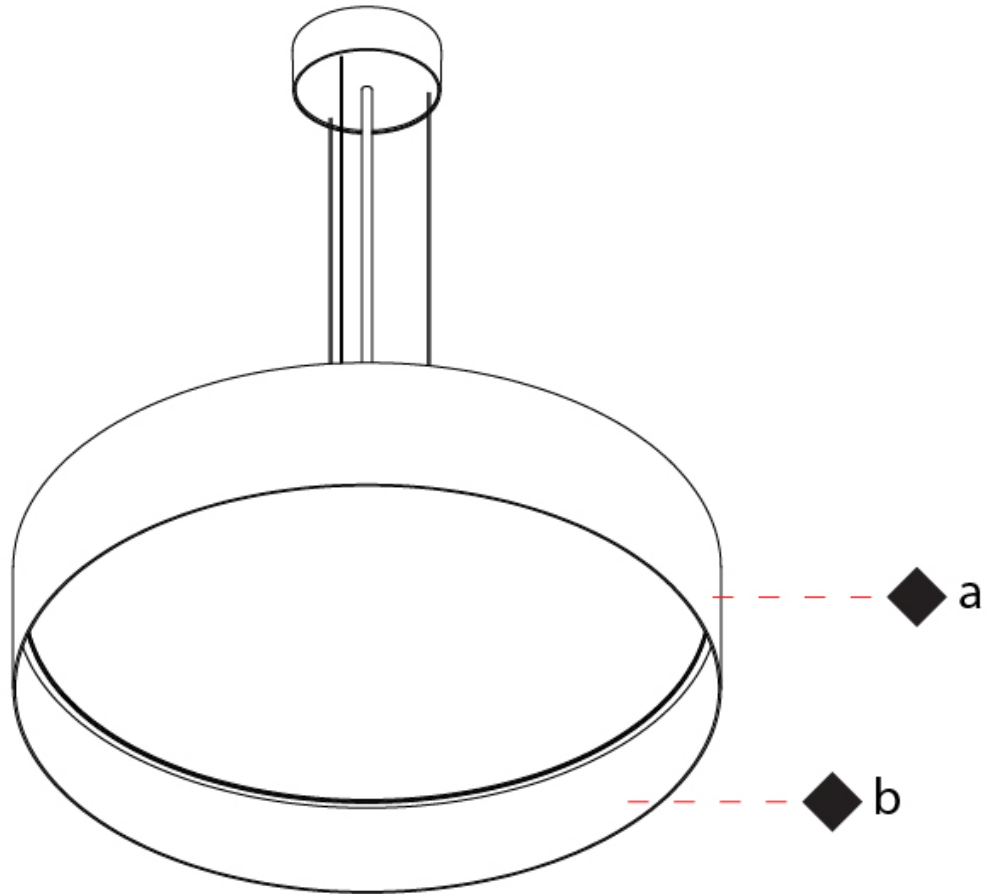

COSMOPOLITAN SUSPENSION

D201048-

PROJECT	_____
TYPE	_____
SPECIFIER	_____
QUANTITY	_____
DATE	_____

D