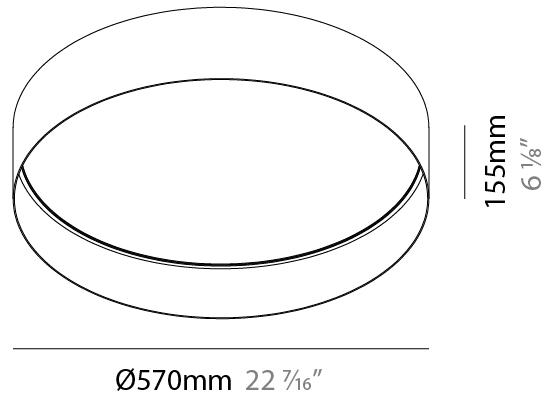

COSMOPOLITAN SURFACE

D202008-

base number   Color   Finish   Diffuser
Temperature   Options

PROJECT _____
TYPE _____
SPECIFIER _____
QUANTITY _____
DATE _____

1. To build a product code in our configurator select the specify button on the base model # product page
2. To build a manual product code on this datasheet choose from the options listed below in blue font and add the suffix to the base model #

GENERAL

Series: Cosmopolitan
Brand: Zaneen
Division: Design
Mounting Type: Surface
Mounting Location: Ceiling
Subcategory: Ambient

PHYSICAL

Shape: Round
Diameter (mm): 570
Diameter (in): 22 7/16
Height (mm): 155
Height (in): 6 1/8
Light Distribution: Direct
Diffuser: Polycarbonate - Opal, Micro-prism, Sparkling Secret, Vintage Industrial
Fixture Finish: MBG / MWG
Fixture Material: Aluminum

ELECTRICAL

Lamp Type: LED
Input Wattage (W): 49
Dimming: Tri-Mode (Non-Dimming and Phase Dimming (120Vac only) and 0-10V Dimming)
Driver Included: Yes
Driver Location: Integrated
Driver Type: Constant Current - Universal
Driver Class: Class 2
Input Voltage (V): 120 - 277
Constant Current (MA): 350

LED

Color Temperature (°K): 2700 / 3000 / 3500 / 4000
CRI: >90 CRI
Lamp Life (hrs): 60000

OPTICAL

RATINGS AND CERTIFICATIONS

Certified By: Certified for North American Standards
IP rating: IP20