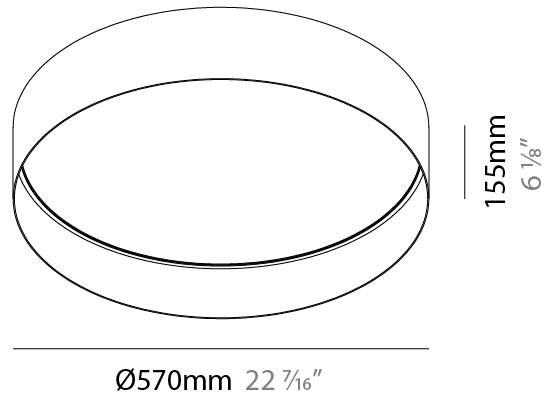

COSMOPOLITAN SURFACE

D202010-

base number   Finish   Diffuser
Options

PROJECT	_____
TYPE	_____
SPECIFIER	_____
QUANTITY	_____
DATE	_____

1. To build a product code in our configurator select the specify button on the base model # product page
2. To build a manual product code on this datasheet choose from the options listed below in blue font and add the suffix to the base model #

GENERAL

Series: Cosmopolitan
Brand: Zaneen
Division: Design
Mounting Type: Surface
Mounting Location: Ceiling
Subcategory: Ambient

PHYSICAL

Shape: Round
Diameter (mm): 570
Diameter (in): 22 ⁷/₁₆
Height (mm): 155
Height (in): 6 ¹/₈
Light Distribution: Direct
Diffuser: Polycarbonate - Opal, Micro-prism, Sparkling Secret, Vintage Industrial
Fixture Finish: MBG / MWG
Fixture Material: Aluminum

ELECTRICAL

Lamp Type: LED
Input Wattage (W): 49
Input Voltage (V): 120 - 277
Constant Current (MA): 350

LED

Color Temperature (°K): 2700-6500 Tunable White
CRI: >90 CRI
Lamp Life (hrs): 60000

OPTICAL

RATINGS AND CERTIFICATIONS

Certified By: Certified for North American Standards
IP rating: IP20