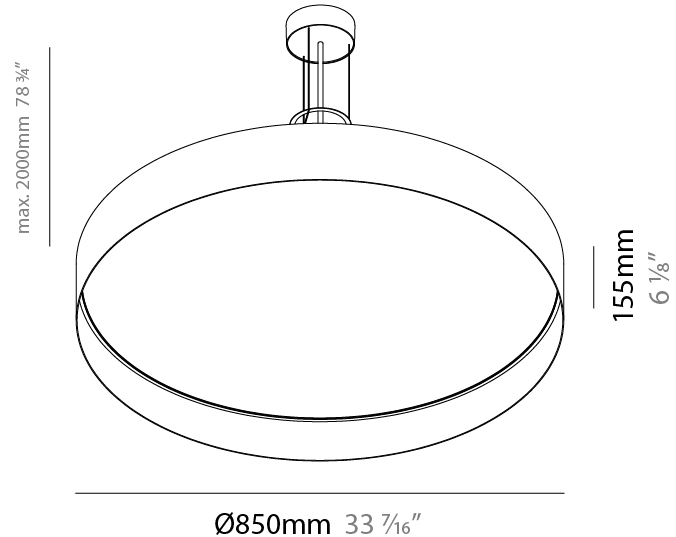

COSMOPOLITAN SUSPENSION

D201049-

base number   Color   Finish   Diffuser
Temperature   Options

1. To build a product code in our configurator select the specify button on the base model # product page
2. To build a manual product code on this datasheet choose from the options listed below in blue font and add the suffix to the base model #

GENERAL

Series: Cosmopolitan
Brand: Zaneen
Division: Design
Mounting Type: Suspension
Mounting Location: Ceiling
Subcategory: Up/Down Light

PHYSICAL

Shape: Round
Diameter (mm): 850
Diameter (in): 33 ⁷/₁₆
Height (mm): 155
Height (in): 6 ¹/₈
Max. Overall Height (mm): 2155
Max. Overall Height (in): 84 ³/₁₆
Light Distribution: Direct / Indirect
Diffuser: Polycarbonate - Opal, Micro-prism, Sparkling Secret, Vintage Industrial
Fixture Finish: MBG / MWG
Fixture Material: Aluminum
Cable Details: 2000mm/78 3/4 Transparent PVC power cable

ELECTRICAL

Lamp Type: LED
Input Wattage (W): 101
Dimming: Tri-Mode (Non-Dimming and Phase Dimming (120Vac only) and 0-10V Dimming)
Driver Included: Yes
Driver Location: Integrated
Driver Type: Constant Current - Universal
Driver Class: Class 2
Input Voltage (V): 120 - 277
Constant Current (MA): 600 / 350

LED

Color Temperature (°K): 2700 / 3000 / 3500 / 4000
CRI: >90 CRI
Lamp Life (hrs): 60000

OPTICAL

RATINGS AND CERTIFICATIONS

Certified By: Certified for North American Standards
IP rating: IP20

PROJECT
TYPE
SPECIFIER
QUANTITY
DATE