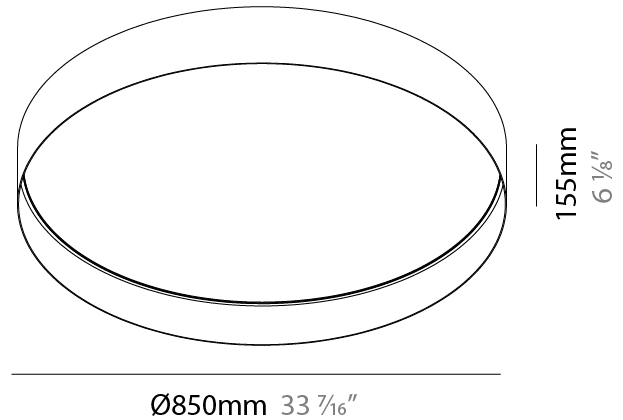

COSMOPOLITAN SURFACE

D202011-

base number   Finish   Diffuser
Options

1. To build a product code in our configurator select the specify button on the base model # product page
2. To build a manual product code on this datasheet choose from the options listed below in blue font and add the suffix to the base model #

GENERAL

Series: Cosmopolitan
Brand: Zaneen
Division: Design
Mounting Type: Surface
Mounting Location: Ceiling
Subcategory: Ambient

PHYSICAL

Shape: Round
Diameter (mm): 850
Diameter (in): 33 ⁷/₁₆
Height (mm): 155
Height (in): 6 ¹/₈
Light Distribution: Direct
Diffuser: Polycarbonate - Opal, Micro-prism, Sparkling Secret, Vintage Industrial
Fixture Finish: MBG / MWG
Fixture Material: Aluminum

ELECTRICAL

Lamp Type: LED
Input Wattage (W): 83
Input Voltage (V): 120 - 277
Constant Current (MA): 350

LED

Color Temperature (°K): 2700-6500 Tunable White
CRI: >90 CRI
Lamp Life (hrs): 60000

OPTICAL

RATINGS AND CERTIFICATIONS

Certified By: Certified for North American Standards
IP rating: IP20

PROJECT	_____
TYPE	_____
SPECIFIER	_____
QUANTITY	_____
DATE	_____