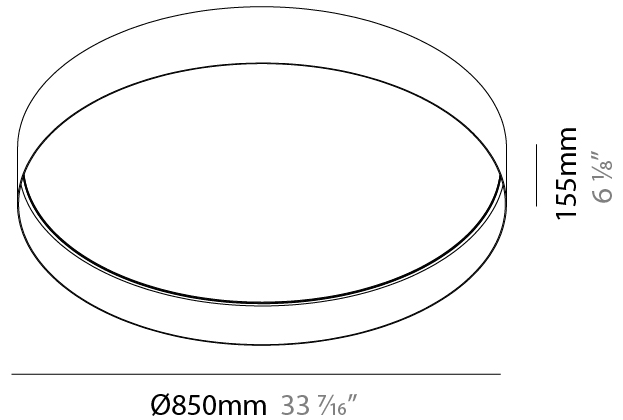

COSMOPOLITAN SURFACE

D202009-

base number   Color   Finish   Diffuser
Temperature   Options

1. To build a product code in our configurator select the specify button on the base model # product page
2. To build a manual product code on this datasheet choose from the options listed below in blue font and add the suffix to the base model #

GENERAL

Series: Cosmopolitan
Brand: Zaneen
Division: Design
Mounting Type: Surface
Mounting Location: Ceiling
Subcategory: Ambient

PHYSICAL

Shape: Round
Diameter (mm): 850
Diameter (in): 33 ⁷/₁₆
Height (mm): 155
Height (in): 6 ¹/₈
Light Distribution: Direct
Diffuser: Polycarbonate - Opal, Micro-prism, Sparkling Secret, Vintage Industrial
Fixture Finish: MBG / MWG
Fixture Material: Aluminum

ELECTRICAL

Lamp Type: LED (Zhaga Standard)
Input Wattage (W): 83
Total Output Wattage (W): 75.5
Dimming: Tri-Mode (Non-Dimming and Phase Dimming (120Vac only) and 0-10V Dimming)
Driver Included: Yes
Driver Location: Integrated
Driver Type: Constant Current - Universal
Driver Class: Class 2
Input Voltage (V): 120 - 277
Constant Current (MA): 600

LED

Color Temperature (°K): 2700 / 3000 / 3500 / 4000
CRI: >90 CRI
Lamp Life (hrs): 60000

OPTICAL

RATINGS AND CERTIFICATIONS

Certified By: Certified for North American Standards
IP rating: IP20

PROJECT	_____
TYPE	_____
SPECIFIER	_____
QUANTITY	_____
DATE	_____