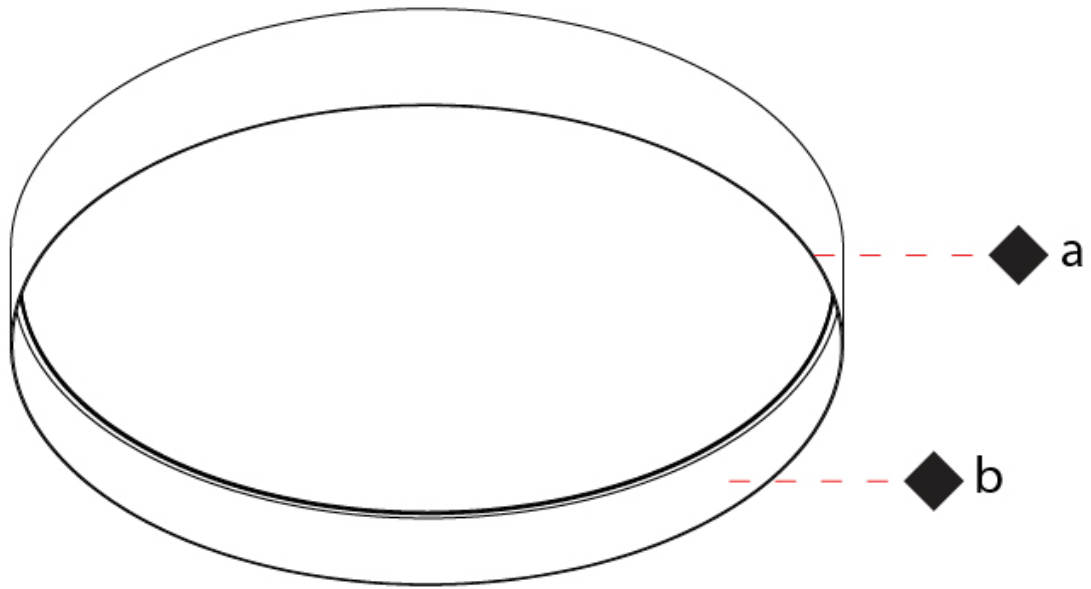

D202009-

PROJECT	_____
TYPE	_____
SPECIFIER	_____
QUANTITY	_____
DATE	_____

D