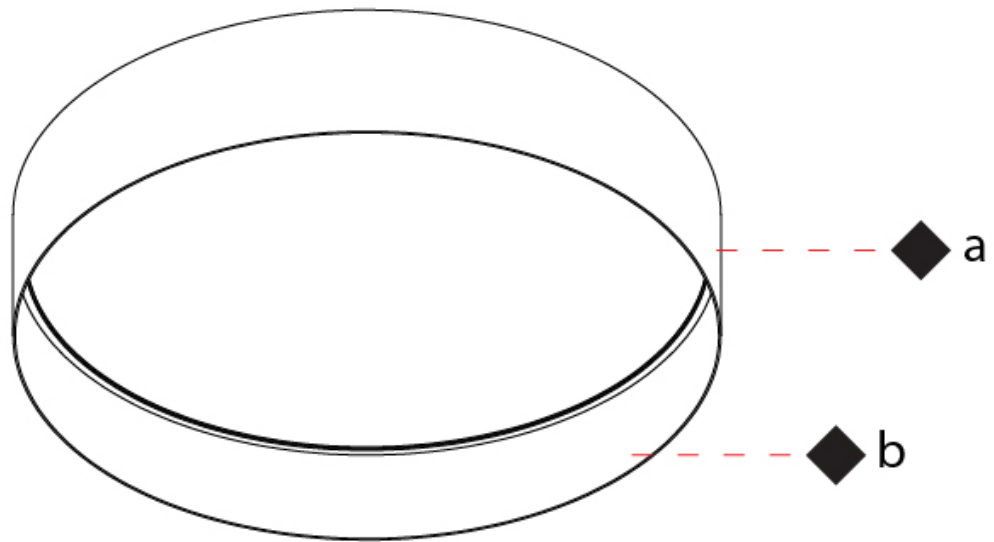

D202008-

PROJECT

TYPE

SPECIFIER

QUANTITY

DATE

D