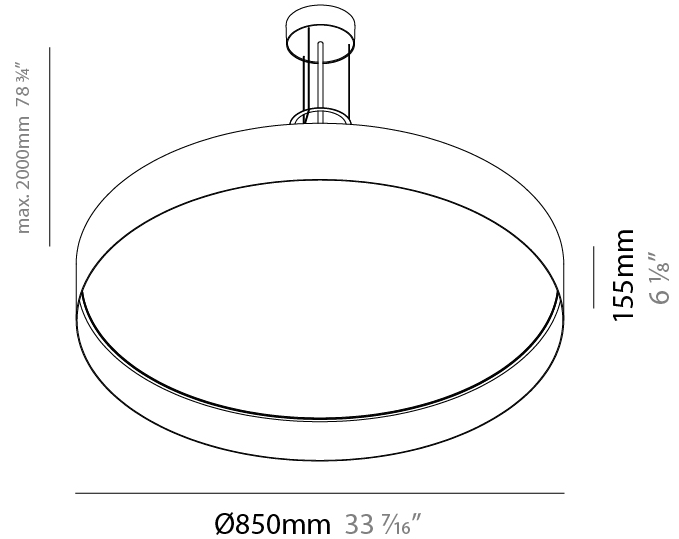

COSMOPOLITAN SUSPENSION

D201062- _____ - _____

base number   Finish   Diffuser
Options

1. To build a product code in our configurator select the specify button on the base model # product page
2. To build a manual product code on this datasheet choose from the options listed below in blue font and add the suffix to the base model #

GENERAL

Series: Cosmopolitan
Brand: Zaneen
Division: Design
Mounting Type: Suspension
Mounting Location: Ceiling
Subcategory: Up/Down Light

PHYSICAL

Shape: Round
Diameter (mm): 850
Diameter (in): 33 ⁷/₁₆
Height (mm): 155
Height (in): 6 ¹/₈
Max. Overall Height (mm): 2155
Max. Overall Height (in): 84 ³/₁₆
Light Distribution: Direct / Indirect
Diffuser: Polycarbonate - Opal, Micro-prism, Sparkling Secret, Vintage Industrial
Fixture Finish: MBG / MWG
Fixture Material: Aluminum
Cable Details: 2000mm/78 3/4 Transparent PVC power cable

ELECTRICAL

Lamp Type: LED
Input Wattage (W): 101
Input Voltage (V): 120 - 277
Constant Current (MA): 350

LED

Color Temperature (°K): 2700-6500 Tunable White
CRI: >90 CRI
Lamp Life (hrs): 60000

OPTICAL

RATINGS AND CERTIFICATIONS

Certified By: Certified for North American Standards
IP rating: IP20

PROJECT	_____
TYPE	_____
SPECIFIER	_____
QUANTITY	_____
DATE	_____