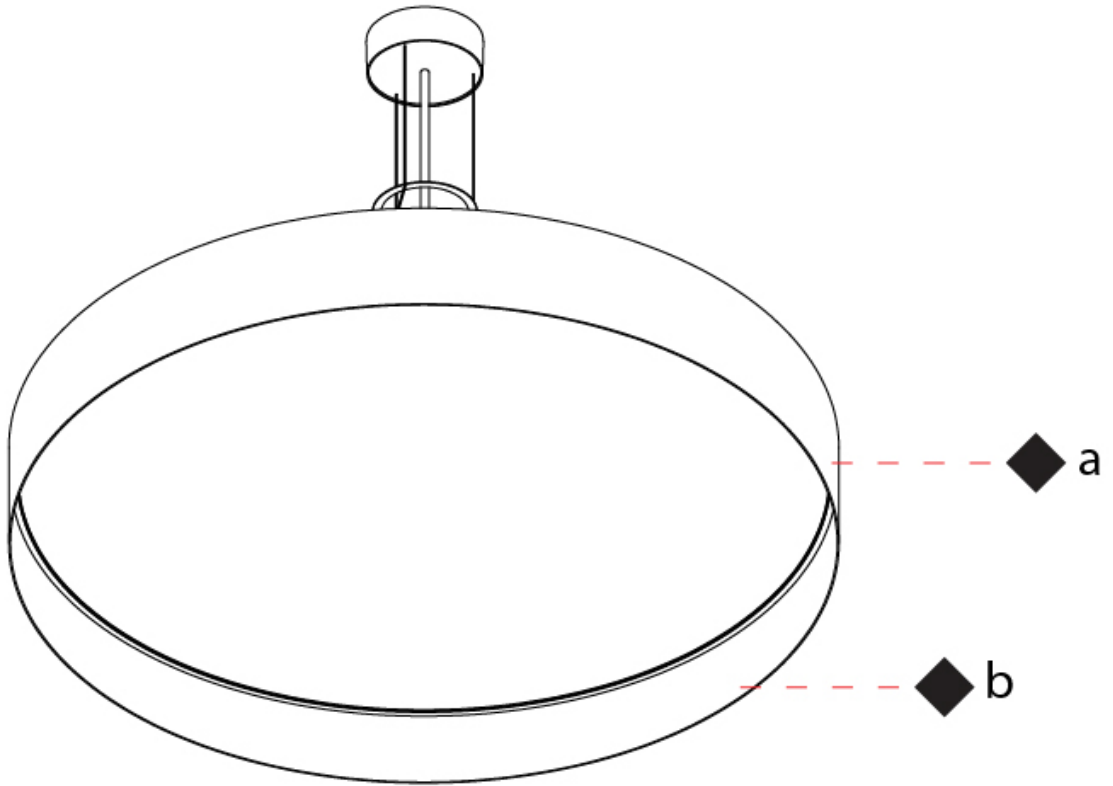

COSMOPOLITAN SUSPENSION

D201049-

PROJECT	_____
TYPE	_____
SPECIFIER	_____
QUANTITY	_____
DATE	_____

D