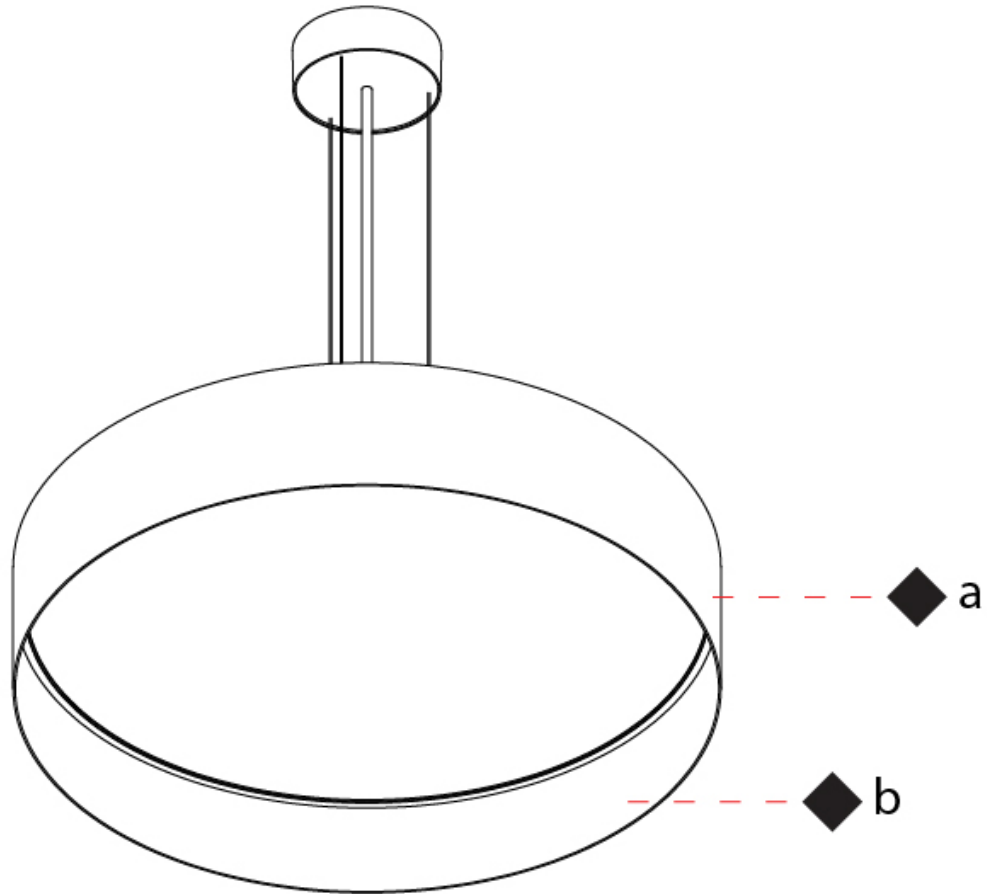

COSMOPOLITAN SUSPENSION

D201061-

PROJECT	_____
TYPE	_____
SPECIFIER	_____
QUANTITY	_____
DATE	_____

D