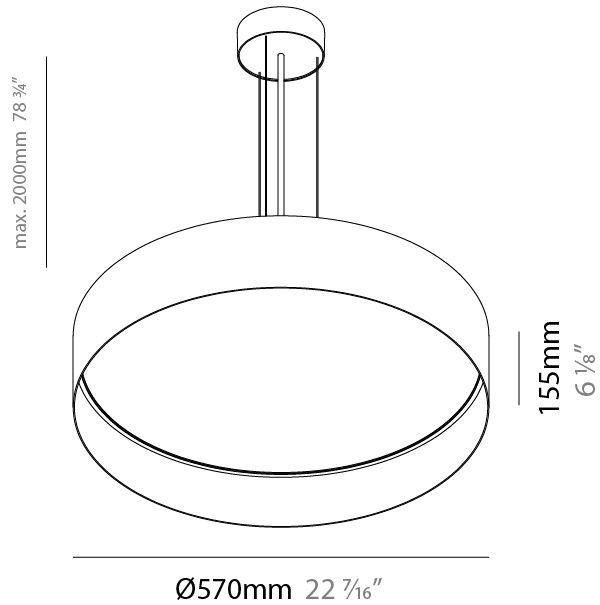

PROJECT	_____
TYPE	_____
SPECIFIER	_____
QUANTITY	_____
DATE	_____

COSMOPOLITAN SUSPENSION

D201061- _____ - _____

base number   Finish   Diffuser
Options

1. To build a product code in our configurator select the specify button on the base model # product page
2. To build a manual product code on this datasheet choose from the options listed below in blue font and add the suffix to the base model #

GENERAL

Series: Cosmopolitan
Brand: Zaneen
Division: Design
Mounting Type: Suspension
Mounting Location: Ceiling
Subcategory: Up/Down Light

PHYSICAL

Shape: Round
Diameter (mm): 570
Diameter (in): 22 7/16
Height (mm): 155
Height (in): 6 1/8
Max. Overall Height (mm): 2155
Max. Overall Height (in): 84 13/16
Light Distribution: Direct / Indirect
Diffuser: Polycarbonate - Opal, Micro-prism, Sparkling Secret, Vintage Industrial
Fixture Finish: MBG / MWG
Fixture Material: Aluminum
Cable Details: 2000mm/78 3/4" Transparent PVC power cable

ELECTRICAL

Lamp Type: LED
Input Wattage (W): 68
Input Voltage (V): 120 - 277
Constant Current (MA): 350

LED

Color Temperature (°K): 2700-6500 Tunable White
CRI: >90 CRI
Lamp Life (hrs): 60000

OPTICAL

Beam Angle: 96

RATINGS AND CERTIFICATIONS

Certified By: Certified for North American Standards
IP rating: IP20