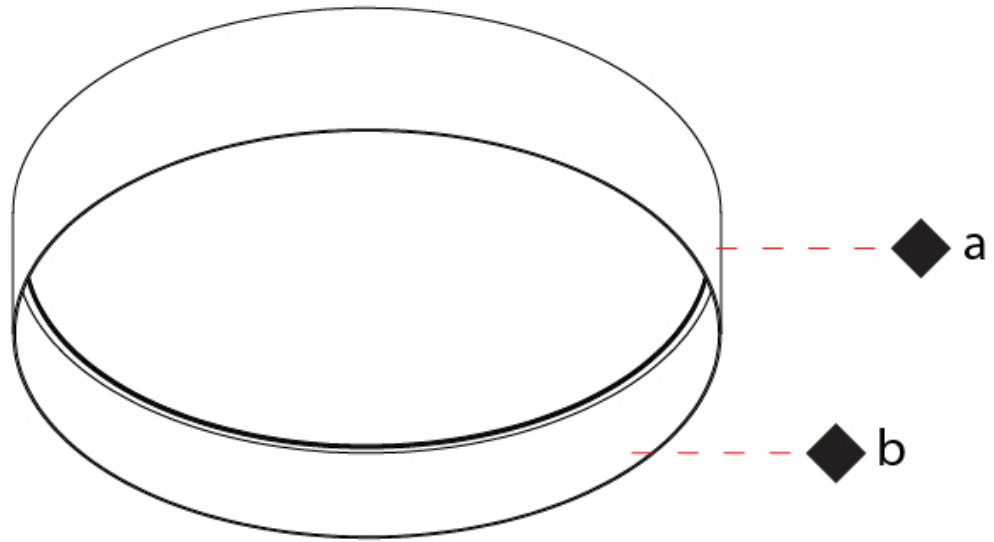

D202010-

PROJECT	_____
TYPE	_____
SPECIFIER	_____
QUANTITY	_____
DATE	_____

D