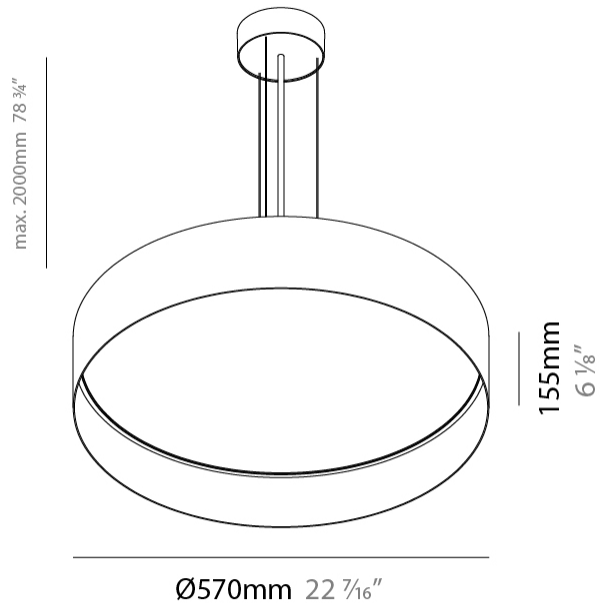

COSMOPOLITAN SUSPENSION

D201048-

base number   Color   Finish   Diffuser
Temperature   Options

1. To build a product code in our configurator select the specify button on the base model # product page
2. To build a manual product code on this datasheet choose from the options listed below in blue font and add the suffix to the base model #

GENERAL

Series: Cosmopolitan
Brand: Zaneen
Division: Design
Mounting Type: Suspension
Mounting Location: Ceiling
Subcategory: Up/Down Light

PHYSICAL

Shape: Drum
Diameter (mm): 570
Diameter (in): 22 ⁷/₁₆
Height (mm): 155
Height (in): 6 ¹/₈
Max. Overall Height (mm): 2155
Max. Overall Height (in): 84 ¹³/₁₆
Light Distribution: Direct / Indirect
Diffuser: Polycarbonate - Opal, Micro-prism, Sparkling Secret, Vintage Industrial
Fixture Finish: MBG / MWG
Fixture Material: Aluminum
Cable Details: 2000mm/78 3/4" Transparent PVC power cable

ELECTRICAL

Lamp Type: LED (Zhaga Standard)
Input Wattage (W): 68
Dimming: Tri-Mode (Non-Dimming and Phase Dimming (120Vac only) and 0-10V Dimming)
Driver Included: Yes
Driver Location: Integrated
Driver Type: Constant Current - Universal
Driver Class: Class 2
Input Voltage (V): 120 - 277
Constant Current (MA): 350

LED

Color Temperature (°K): 2700 / 3000 / 3500 / 4000
CRI: >90 CRI
Lamp Life (hrs): 60000

OPTICAL

RATINGS AND CERTIFICATIONS

Certified By: Certified for North American Standards
IP rating: IP20

PROJECT
TYPE
SPECIFIER
QUANTITY
DATE