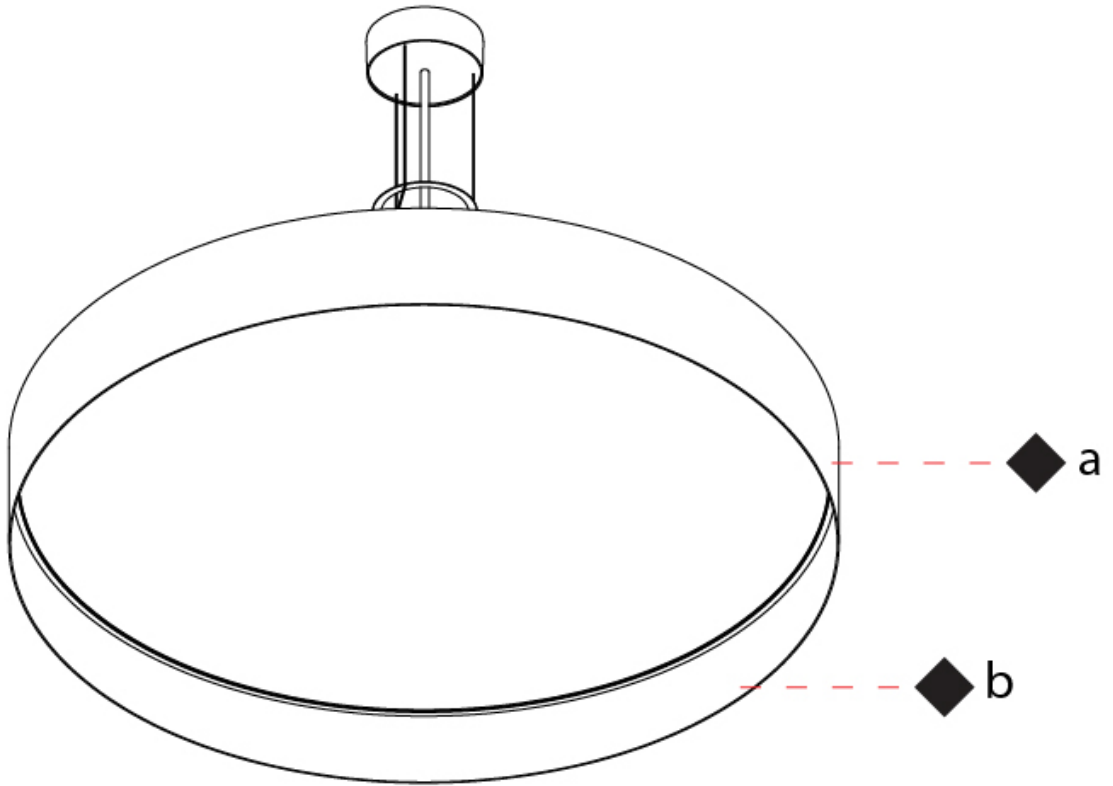

COSMOPOLITAN SUSPENSION

D201062-

PROJECT	_____
TYPE	_____
SPECIFIER	_____
QUANTITY	_____
DATE	_____

D