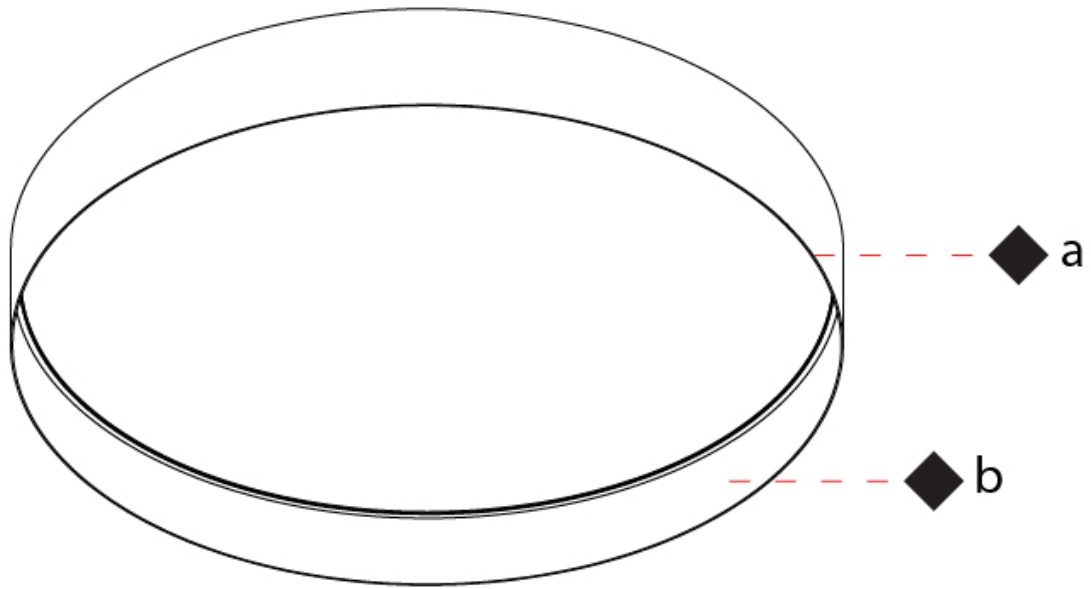

D202011-

PROJECT	_____
TYPE	_____
SPECIFIER	_____
QUANTITY	_____
DATE	_____

D