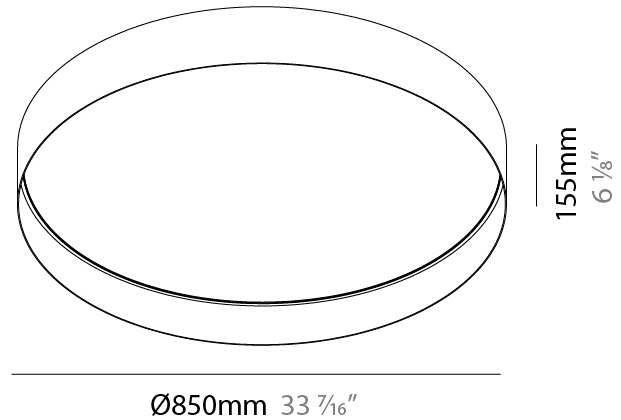

COSMOPOLITAN SURFACE

D202009-

base number   Color   Finish   Diffuser
Temperature   Options

PROJECT
TYPE
SPECIFIER
QUANTITY
DATE

1. To build a product code in our configurator select the specify button on the base model # product page
2. To build a manual product code on this datasheet choose from the options listed below in blue font and add the suffix to the base model #

GENERAL

Series: Cosmopolitan
Brand: Zaneen
Division: Design
Mounting Type: Surface
Mounting Location: Ceiling
Subcategory: Ambient

PHYSICAL

Shape: Round
Diameter (mm): 850
Diameter (in): 33 7/16
Height (mm): 155
Height (in): 6 1/8
Light Distribution: Direct
Diffuser: Polycarbonate - Opal, Micro-prism, Sparkling Secret, Vintage Industrial
Fixture Finish: MBG / MWG
Fixture Material: Aluminum

ELECTRICAL

Lamp Type: LED (Zhaga Standard)
Input Wattage (W): 83
Total Output Wattage (W): 75.5
Dimming: Tri-Mode (Non-Dimming and Phase Dimming (120Vac only) and 0-10V Dimming)
Driver Included: Yes
Driver Location: Integrated
Driver Type: Constant Current - Universal
Driver Class: Class 2
Input Voltage (V): 120 - 277
Constant Current (MA): 600

LED

Color Temperature (°K): 2700 / 3000 / 3500 / 4000
CRI: >90 CRI
Lamp Life (hrs): 60000

OPTICAL

RATINGS AND CERTIFICATIONS

Certified By: Certified for North American Standards
IP rating: IP20