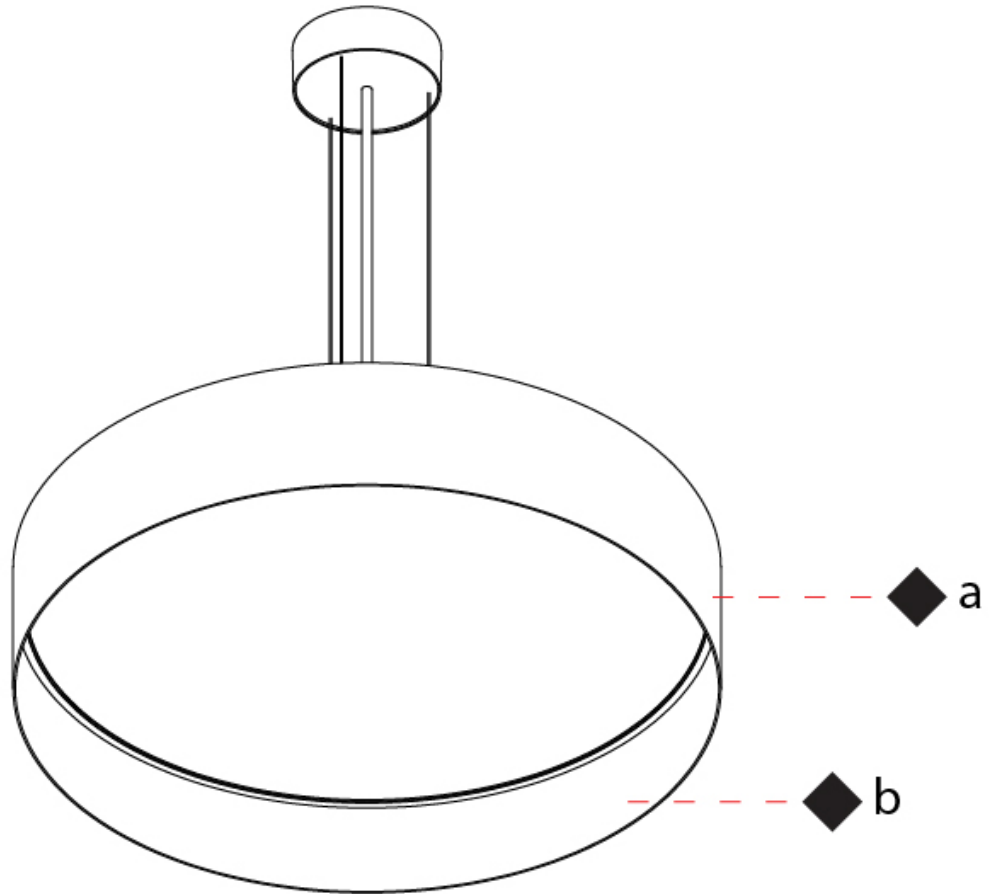

COSMOPOLITAN SUSPENSION

D201061-

PROJECT	_____
TYPE	_____
SPECIFIER	_____
QUANTITY	_____
DATE	_____

D