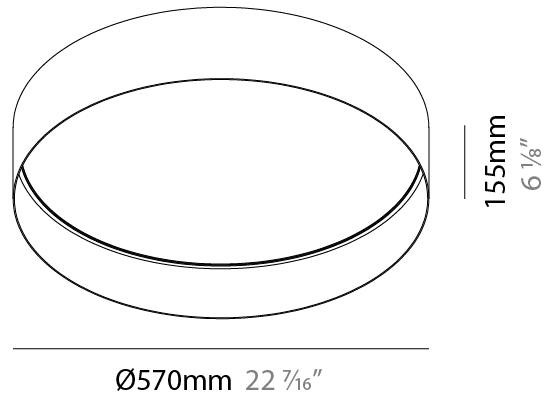

COSMOPOLITAN SURFACE

D202008-

base number   Color   Finish   Diffuser
Temperature   Options

1. To build a product code in our configurator select the specify button on the base model # product page
2. To build a manual product code on this datasheet choose from the options listed below in blue font and add the suffix to the base model #

GENERAL

Series: Cosmopolitan
Brand: Zaneen
Division: Design
Mounting Type: Surface
Mounting Location: Ceiling
Subcategory: Ambient

PHYSICAL

Shape: Round
Diameter (mm): 570
Diameter (in): 22 7/16
Height (mm): 155
Height (in): 6 1/8
Light Distribution: Direct
Diffuser: Polycarbonate - Opal, Micro-prism, Sparkling Secret, Vintage Industrial
Fixture Finish: MBG / MWG
Fixture Material: Aluminum

ELECTRICAL

Lamp Type: LED
Input Wattage (W): 49
Dimming: Tri-Mode (Non-Dimming and Phase Dimming (120Vac only) and 0-10V Dimming)
Driver Included: Yes
Driver Location: Integrated
Driver Type: Constant Current - Universal
Driver Class: Class 2
Input Voltage (V): 120 - 277
Constant Current (MA): 350

LED

Color Temperature (°K): 2700 / 3000 / 3500 / 4000
CRI: >90 CRI
Lamp Life (hrs): 60000

OPTICAL

RATINGS AND CERTIFICATIONS

Certified By: Certified for North American Standards
IP rating: IP20

PROJECT	_____
TYPE	_____
SPECIFIER	_____
QUANTITY	_____
DATE	_____