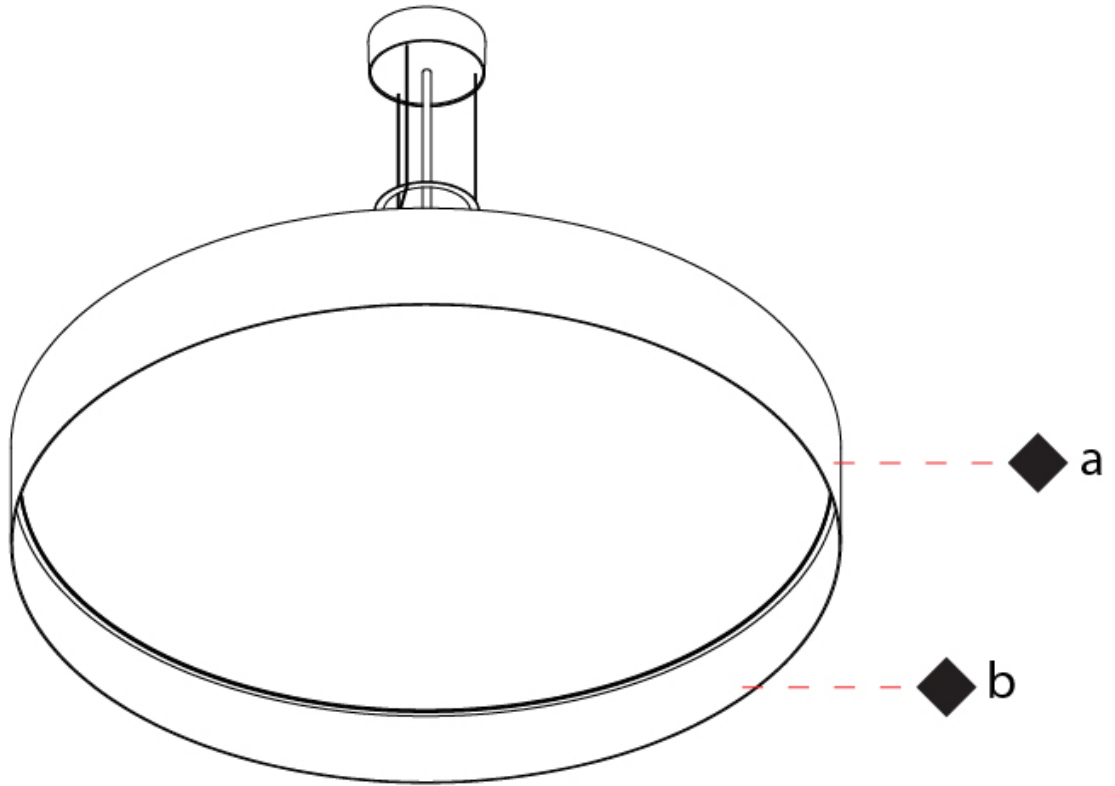

COSMOPOLITAN SUSPENSION

D201062-

PROJECT	_____
TYPE	_____
SPECIFIER	_____
QUANTITY	_____
DATE	_____

D