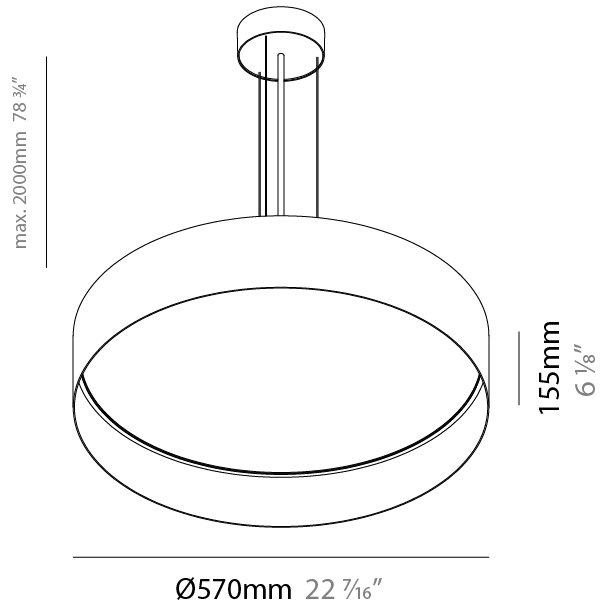

COSMOPOLITAN SUSPENSION

D201061- _____ - _____

base number   Finish   Diffuser
Options

1. To build a product code in our configurator select the specify button on the base model # product page
2. To build a manual product code on this datasheet choose from the options listed below in blue font and add the suffix to the base model #

GENERAL

Series: Cosmopolitan
Brand: Zaneen
Division: Design
Mounting Type: Suspension
Mounting Location: Ceiling
Subcategory: Up/Down Light

PHYSICAL

Shape: Round
Diameter (mm): 570
Diameter (in): 22 7/16
Height (mm): 155
Height (in): 6 1/8
Max. Overall Height (mm): 2155
Max. Overall Height (in): 84 13/16
Light Distribution: Direct / Indirect
Diffuser: Polycarbonate - Opal, Micro-prism, Sparkling Secret, Vintage Industrial
Fixture Finish: MBG / MWG
Fixture Material: Aluminum
Cable Details: 2000mm/78 3/4" Transparent PVC power cable

ELECTRICAL

Lamp Type: LED
Input Wattage (W): 68
Input Voltage (V): 120 - 277
Constant Current (MA): 350

LED

Color Temperature (°K): 2700-6500 Tunable White
CRI: >90 CRI
Lamp Life (hrs): 60000

OPTICAL

Beam Angle: 96

RATINGS AND CERTIFICATIONS

Certified By: Certified for North American Standards
IP rating: IP20

PROJECT	_____
TYPE	_____
SPECIFIER	_____
QUANTITY	_____
DATE	_____