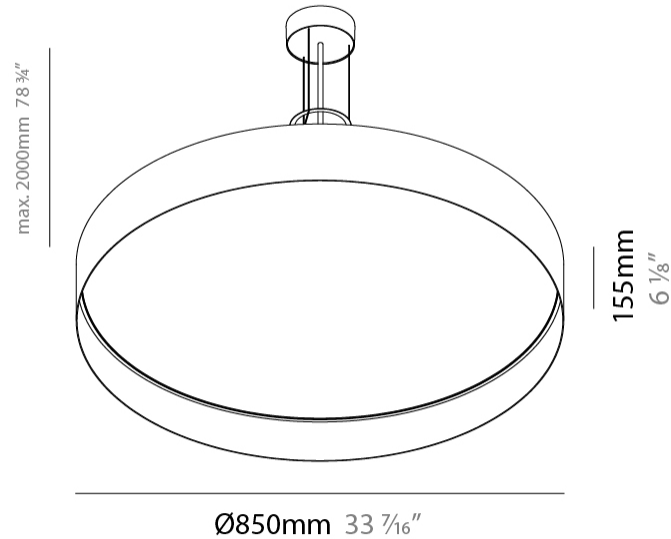

COSMOPOLITAN SUSPENSION

D201049-

base number   Color   Finish   Diffuser
Temperature   Options

1. To build a product code in our configurator select the specify button on the base model # product page
2. To build a manual product code on this datasheet choose from the options listed below in blue font and add the suffix to the base model #

GENERAL

Series: Cosmopolitan
Brand: Zaneen
Division: Design
Mounting Type: Suspension
Mounting Location: Ceiling
Subcategory: Up/Down Light

PHYSICAL

Shape: Round
Diameter (mm): 850
Diameter (in): 33 ⁷/₁₆
Height (mm): 155
Height (in): 6 ¹/₈
Max. Overall Height (mm): 2155
Max. Overall Height (in): 84 ³/₁₆
Light Distribution: Direct / Indirect
Diffuser: Polycarbonate - Opal, Micro-prism, Sparkling Secret, Vintage Industrial
Fixture Finish: MBG / MWG
Fixture Material: Aluminum
Cable Details: 2000mm/78 3/4 Transparent PVC power cable

ELECTRICAL

Lamp Type: LED
Input Wattage (W): 101
Dimming: Tri-Mode (Non-Dimming and Phase Dimming (120Vac only) and 0-10V Dimming)
Driver Included: Yes
Driver Location: Integrated
Driver Type: Constant Current - Universal
Driver Class: Class 2
Input Voltage (V): 120 - 277
Constant Current (MA): 600 / 350

LED

Color Temperature (°K): 2700 / 3000 / 3500 / 4000
CRI: >90 CRI
Lamp Life (hrs): 60000

OPTICAL

RATINGS AND CERTIFICATIONS

Certified By: Certified for North American Standards
IP rating: IP20