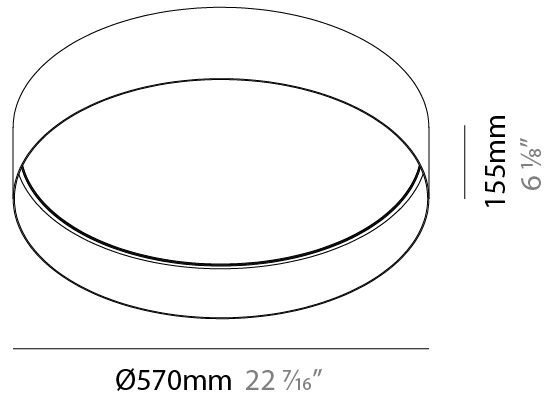

COSMOPOLITAN SURFACE

D202010-

base number   Finish   Diffuser
Options

PROJECT	_____
TYPE	_____
SPECIFIER	_____
QUANTITY	_____
DATE	_____

1. To build a product code in our configurator select the specify button on the base model # product page
2. To build a manual product code on this datasheet choose from the options listed below in blue font and add the suffix to the base model #

GENERAL

Series: Cosmopolitan
Brand: Zaneen
Division: Design
Mounting Type: Surface
Mounting Location: Ceiling
Subcategory: Ambient

PHYSICAL

Shape: Round
Diameter (mm): 570
Diameter (in): 22 ⁷/₁₆
Height (mm): 155
Height (in): 6 ¹/₈
Light Distribution: Direct
Diffuser: Polycarbonate - Opal, Micro-prism, Sparkling Secret, Vintage Industrial
Fixture Finish: MBG / MWG
Fixture Material: Aluminum

ELECTRICAL

Lamp Type: LED
Input Wattage (W): 49
Input Voltage (V): 120 - 277
Constant Current (MA): 350

LED

Color Temperature (°K): 2700-6500 Tunable White
CRI: >90 CRI
Lamp Life (hrs): 60000

OPTICAL

RATINGS AND CERTIFICATIONS

Certified By: Certified for North American Standards
IP rating: IP20