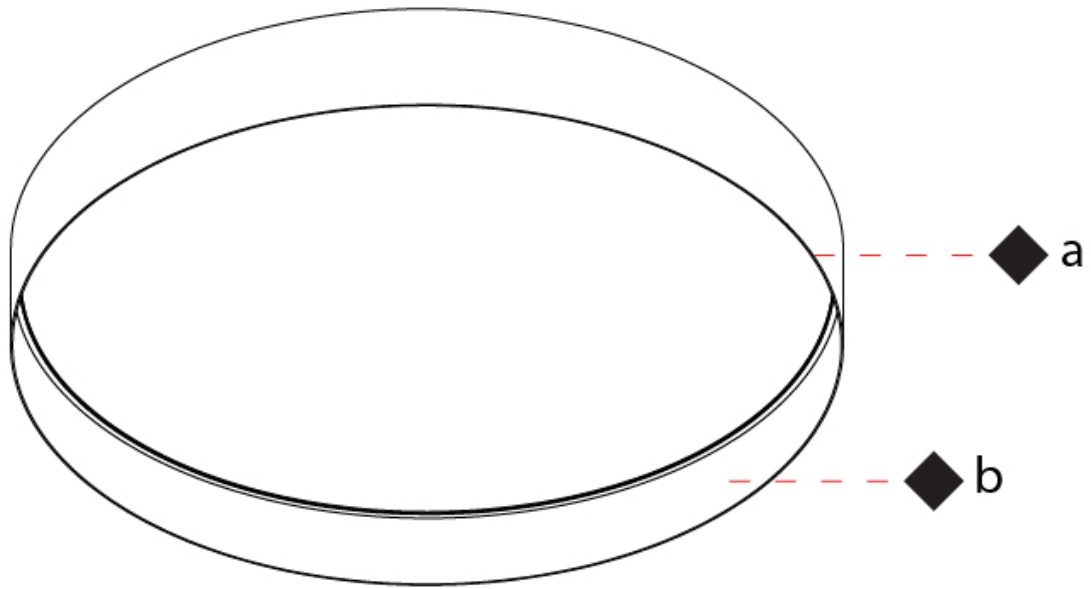

D202011-

PROJECT	_____
TYPE	_____
SPECIFIER	_____
QUANTITY	_____
DATE	_____