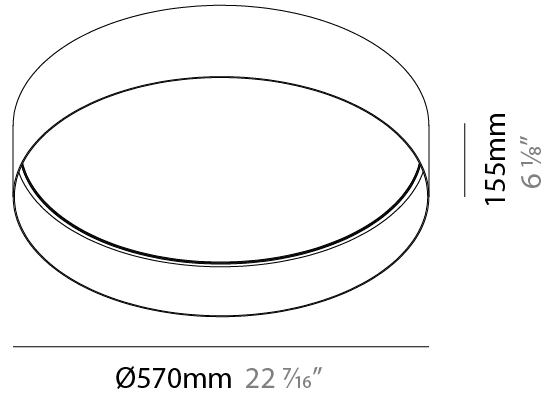

COSMOPOLITAN SURFACE

D202010-

base number   Finish   Diffuser
Options

PROJECT
TYPE
SPECIFIER
QUANTITY
DATE

1. To build a product code in our configurator select the specify button on the base model # product page
2. To build a manual product code on this datasheet choose from the options listed below in blue font and add the suffix to the base model #

GENERAL

Series: Cosmopolitan
Brand: Zaneen
Division: Design
Mounting Type: Surface
Mounting Location: Ceiling
Subcategory: Ambient

PHYSICAL

Shape: Round
Diameter (mm): 570
Diameter (in): 22 ⁷/₁₆
Height (mm): 155
Height (in): 6 ¹/₈
Light Distribution: Direct
Diffuser: Polycarbonate - Opal, Micro-prism, Sparkling Secret, Vintage Industrial
Fixture Finish: MBG / MWG
Fixture Material: Aluminum

ELECTRICAL

Lamp Type: LED
Input Wattage (W): 49
Input Voltage (V): 120 - 277
Constant Current (MA): 350

LED

Color Temperature (°K): 2700-6500 Tunable White
CRI: >90 CRI
Lamp Life (hrs): 60000

OPTICAL

RATINGS AND CERTIFICATIONS

Certified By: Certified for North American Standards
IP rating: IP20