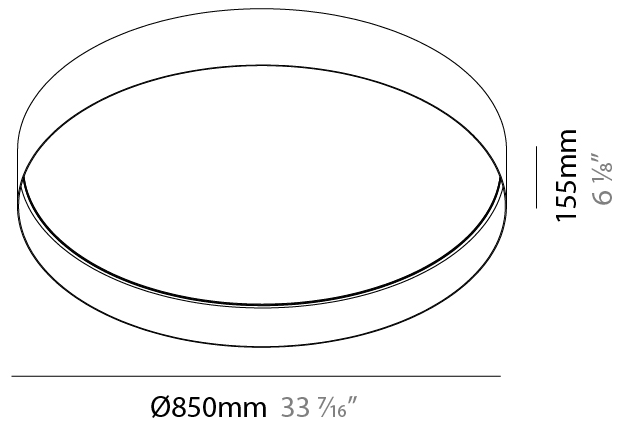

COSMOPOLITAN SURFACE

D202011- _____ - _____
base number   Finish   Diffuser
                                 Options

PROJECT _____
TYPE _____
SPECIFIER _____
QUANTITY _____
DATE _____

1. To build a product code in our configurator select the specify button on the base model # product page
2. To build a manual product code on this datasheet choose from the options listed below in blue font and add the suffix to the base model #

GENERAL

Series: Cosmopolitan
Brand: Zaneen
Division: Design
Mounting Type: Surface
Mounting Location: Ceiling
Subcategory: Ambient

PHYSICAL

Shape: Round
Diameter (mm): 850
Diameter (in): 33 ⁷/₁₆
Height (mm): 155
Height (in): 6 ¹/₈
Light Distribution: Direct
Diffuser: Polycarbonate - Opal, Micro-prism, Sparkling Secret, Vintage Industrial
Fixture Finish: MBG / MWG
Fixture Material: Aluminum

ELECTRICAL

Lamp Type: LED
Input Wattage (W): 83
Input Voltage (V): 120 - 277
Constant Current (MA): 350

LED

Color Temperature (°K): 2700-6500 Tunable White
CRI: >90 CRI
Lamp Life (hrs): 60000

OPTICAL

RATINGS AND CERTIFICATIONS

Certified By: Certified for North American Standards
IP rating: IP20