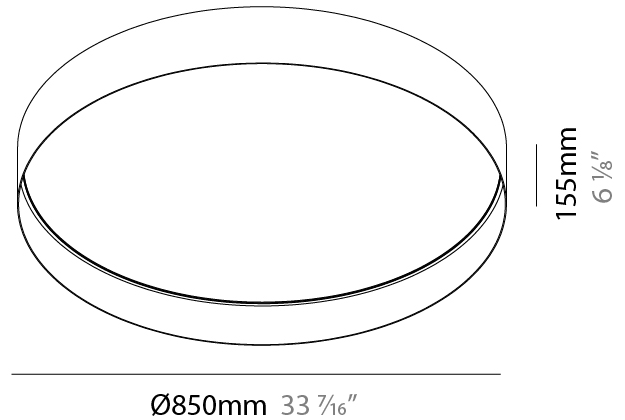

COSMOPOLITAN SURFACE

D202011- _____ - _____
base number   Finish   Diffuser
                                 Options

PROJECT
TYPE
SPECIFIER
QUANTITY
DATE

1. To build a product code in our configurator select the specify button on the base model # product page
2. To build a manual product code on this datasheet choose from the options listed below in blue font and add the suffix to the base model #

GENERAL

Series: Cosmopolitan
Brand: Zaneen
Division: Design
Mounting Type: Surface
Mounting Location: Ceiling
Subcategory: Ambient

PHYSICAL

Shape: Round
Diameter (mm): 850
Diameter (in): 33 ⁷/₁₆
Height (mm): 155
Height (in): 6 ¹/₈
Light Distribution: Direct
Diffuser: Polycarbonate - Opal, Micro-prism, Sparkling Secret, Vintage Industrial
Fixture Finish: MBG / MWG
Fixture Material: Aluminum

ELECTRICAL

Lamp Type: LED
Input Wattage (W): 83
Input Voltage (V): 120 - 277
Constant Current (MA): 350

LED

Color Temperature (°K): 2700-6500 Tunable White
CRI: >90 CRI
Lamp Life (hrs): 60000

OPTICAL

RATINGS AND CERTIFICATIONS

Certified By: Certified for North American Standards
IP rating: IP20