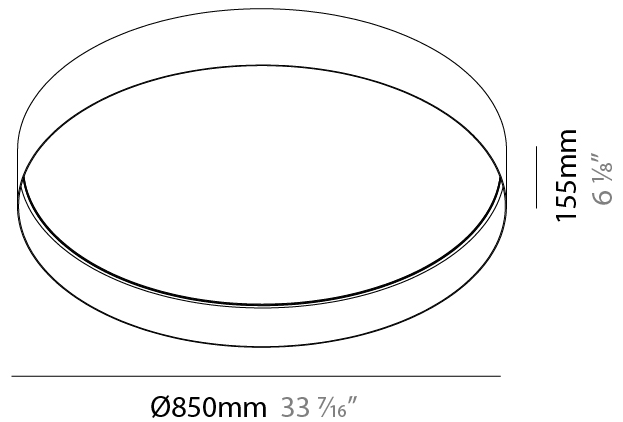

COSMOPOLITAN SURFACE

D202009-

base number   Color   Finish   Diffuser
Temperature   Options

1. To build a product code in our configurator select the specify button on the base model # product page
2. To build a manual product code on this datasheet choose from the options listed below in blue font and add the suffix to the base model #

GENERAL

Series: Cosmopolitan
Brand: Zaneen
Division: Design
Mounting Type: Surface
Mounting Location: Ceiling
Subcategory: Ambient

PHYSICAL

Shape: Round
Diameter (mm): 850
Diameter (in): 33 ⁷/₁₆
Height (mm): 155
Height (in): 6 ¹/₈
Light Distribution: Direct
Diffuser: Polycarbonate - Opal, Micro-prism, Sparkling Secret, Vintage Industrial
Fixture Finish: MBG / MWG
Fixture Material: Aluminum

ELECTRICAL

Lamp Type: LED (Zhaga Standard)
Input Wattage (W): 83
Total Output Wattage (W): 75.5
Dimming: Tri-Mode (Non-Dimming and Phase Dimming (120Vac only) and 0-10V Dimming)
Driver Included: Yes
Driver Location: Integrated
Driver Type: Constant Current - Universal
Driver Class: Class 2
Input Voltage (V): 120 - 277
Constant Current (MA): 600

LED

Color Temperature (°K): 2700 / 3000 / 3500 / 4000
CRI: >90 CRI
Lamp Life (hrs): 60000

OPTICAL

RATINGS AND CERTIFICATIONS

Certified By: Certified for North American Standards
IP rating: IP20

PROJECT
TYPE
SPECIFIER
QUANTITY
DATE