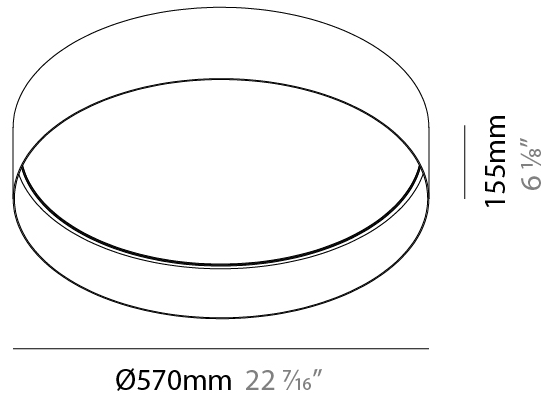

COSMOPOLITAN SURFACE

D202008-

base number   Color   Finish   Diffuser
Temperature   Options

1. To build a product code in our configurator select the specify button on the base model # product page
2. To build a manual product code on this datasheet choose from the options listed below in blue font and add the suffix to the base model #

GENERAL

Series: Cosmopolitan
Brand: Zaneen
Division: Design
Mounting Type: Surface
Mounting Location: Ceiling
Subcategory: Ambient

PHYSICAL

Shape: Round
Diameter (mm): 570
Diameter (in): 22 7/16
Height (mm): 155
Height (in): 6 1/8
Light Distribution: Direct
Diffuser: Polycarbonate - Opal, Micro-prism, Sparkling Secret, Vintage Industrial
Fixture Finish: MBG / MWG
Fixture Material: Aluminum

ELECTRICAL

Lamp Type: LED
Input Wattage (W): 49
Dimming: Tri-Mode (Non-Dimming and Phase Dimming (120Vac only) and 0-10V Dimming)
Driver Included: Yes
Driver Location: Integrated
Driver Type: Constant Current - Universal
Driver Class: Class 2
Input Voltage (V): 120 - 277
Constant Current (MA): 350

LED

Color Temperature (°K): 2700 / 3000 / 3500 / 4000
CRI: >90 CRI
Lamp Life (hrs): 60000

OPTICAL

RATINGS AND CERTIFICATIONS

Certified By: Certified for North American Standards
IP rating: IP20

PROJECT	_____
TYPE	_____
SPECIFIER	_____
QUANTITY	_____
DATE	_____