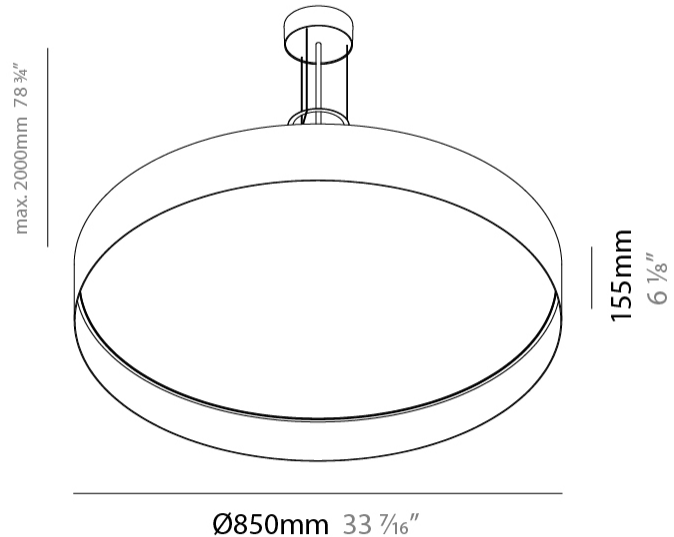

COSMOPOLITAN SUSPENSION

D201049-

base number   Color   Finish   Diffuser
Temperature   Options

1. To build a product code in our configurator select the specify button on the base model # product page
2. To build a manual product code on this datasheet choose from the options listed below in blue font and add the suffix to the base model #

GENERAL

Series: Cosmopolitan
Brand: Zaneen
Division: Design
Mounting Type: Suspension
Mounting Location: Ceiling
Subcategory: Up/Down Light

PHYSICAL

Shape: Round
Diameter (mm): 850
Diameter (in): 33 7/16
Height (mm): 155
Height (in): 6 1/8
Max. Overall Height (mm): 2155
Max. Overall Height (in): 84 3/16
Light Distribution: Direct / Indirect
Diffuser: Polycarbonate - Opal, Micro-prism, Sparkling Secret, Vintage Industrial
Fixture Finish: MBG / MWG
Fixture Material: Aluminum
Cable Details: 2000mm/78 3/4 Transparent PVC power cable

ELECTRICAL

Lamp Type: LED
Input Wattage (W): 101
Dimming: Tri-Mode (Non-Dimming and Phase Dimming (120Vac only) and 0-10V Dimming)
Driver Included: Yes
Driver Location: Integrated
Driver Type: Constant Current - Universal
Driver Class: Class 2
Input Voltage (V): 120 - 277
Constant Current (MA): 600 / 350

LED

Color Temperature (°K): 2700 / 3000 / 3500 / 4000
CRI: >90 CRI
Lamp Life (hrs): 60000

OPTICAL

RATINGS AND CERTIFICATIONS

Certified By: Certified for North American Standards
IP rating: IP20