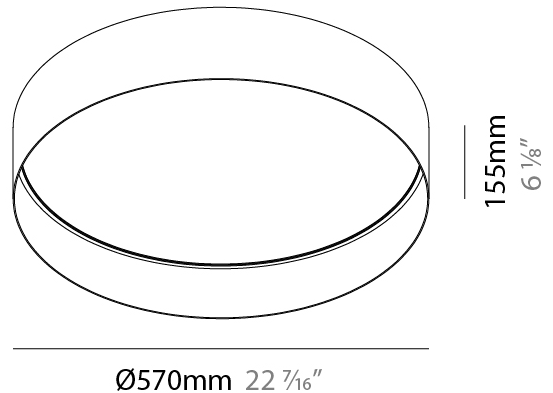

COSMOPOLITAN SURFACE

D202010-

base number   Finish   Diffuser
Options

1. To build a product code in our configurator select the specify button on the base model # product page
2. To build a manual product code on this datasheet choose from the options listed below in blue font and add the suffix to the base model #

GENERAL

Series: Cosmopolitan
Brand: Zaneen
Division: Design
Mounting Type: Surface
Mounting Location: Ceiling
Subcategory: Ambient

PHYSICAL

Shape: Round
Diameter (mm): 570
Diameter (in): 22 ⁷/₁₆
Height (mm): 155
Height (in): 6 ¹/₈
Light Distribution: Direct
Diffuser: Polycarbonate - Opal, Micro-prism, Sparkling Secret, Vintage Industrial
Fixture Finish: MBG / MWG
Fixture Material: Aluminum

ELECTRICAL

Lamp Type: LED
Input Wattage (W): 49
Input Voltage (V): 120 - 277
Constant Current (MA): 350

LED

Color Temperature (°K): 2700-6500 Tunable White
CRI: >90 CRI
Lamp Life (hrs): 60000

OPTICAL

RATINGS AND CERTIFICATIONS

Certified By: Certified for North American Standards
IP rating: IP20

PROJECT _____
TYPE _____
SPECIFIER _____
QUANTITY _____
DATE _____