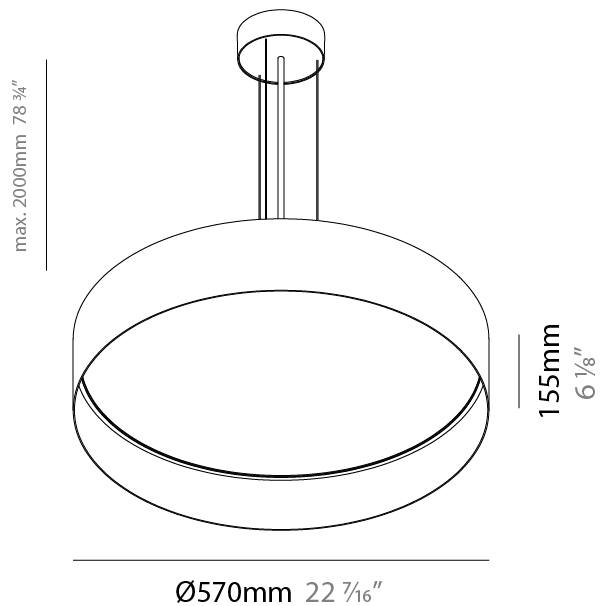

COSMOPOLITAN SUSPENSION

D201061- _____ - _____

base number   Finish   Diffuser
Options

1. To build a product code in our configurator select the specify button on the base model # product page
2. To build a manual product code on this datasheet choose from the options listed below in blue font and add the suffix to the base model #

GENERAL

Series: Cosmopolitan
Brand: Zaneen
Division: Design
Mounting Type: Suspension
Mounting Location: Ceiling
Subcategory: Up/Down Light

PHYSICAL

Shape: Round
Diameter (mm): 570
Diameter (in): 22 ⁷/₁₆
Height (mm): 155
Height (in): 6 ¹/₈
Max. Overall Height (mm): 2155
Max. Overall Height (in): 84 ¹³/₁₆
Light Distribution: Direct / Indirect
Diffuser: Polycarbonate - Opal, Micro-prism, Sparkling Secret, Vintage Industrial
Fixture Finish: MBG / MWG
Fixture Material: Aluminum
Cable Details: 2000mm/78 3/4" Transparent PVC power cable

ELECTRICAL

Lamp Type: LED
Input Wattage (W): 68
Input Voltage (V): 120 - 277
Constant Current (MA): 350

LED

Color Temperature (°K): 2700-6500 Tunable White
CRI: >90 CRI
Lamp Life (hrs): 60000

OPTICAL

Beam Angle: 96

RATINGS AND CERTIFICATIONS

Certified By: Certified for North American Standards
IP rating: IP20

PROJECT
TYPE
SPECIFIER
QUANTITY
DATE