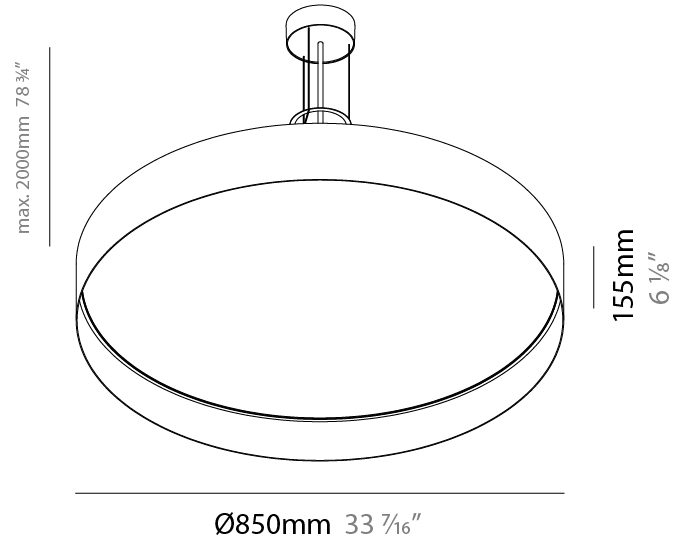

COSMOPOLITAN SUSPENSION

D201062- _____ - _____

base number   Finish   Diffuser
Options

1. To build a product code in our configurator select the specify button on the base model # product page
2. To build a manual product code on this datasheet choose from the options listed below in blue font and add the suffix to the base model #

GENERAL

Series: Cosmopolitan
Brand: Zaneen
Division: Design
Mounting Type: Suspension
Mounting Location: Ceiling
Subcategory: Up/Down Light

PHYSICAL

Shape: Round
Diameter (mm): 850
Diameter (in): 33 7/16
Height (mm): 155
Height (in): 6 1/8
Max. Overall Height (mm): 2155
Max. Overall Height (in): 84 3/16
Light Distribution: Direct / Indirect
Diffuser: Polycarbonate - Opal, Micro-prism, Sparkling Secret, Vintage Industrial
Fixture Finish: MBG / MWG
Fixture Material: Aluminum
Cable Details: 2000mm/78 3/4 Transparent PVC power cable

ELECTRICAL

Lamp Type: LED
Input Wattage (W): 101
Input Voltage (V): 120 - 277
Constant Current (MA): 350

LED

Color Temperature (°K): 2700-6500 Tunable White
CRI: >90 CRI
Lamp Life (hrs): 60000

OPTICAL

RATINGS AND CERTIFICATIONS

Certified By: Certified for North American Standards
IP rating: IP20

PROJECT	_____
TYPE	_____
SPECIFIER	_____
QUANTITY	_____
DATE	_____