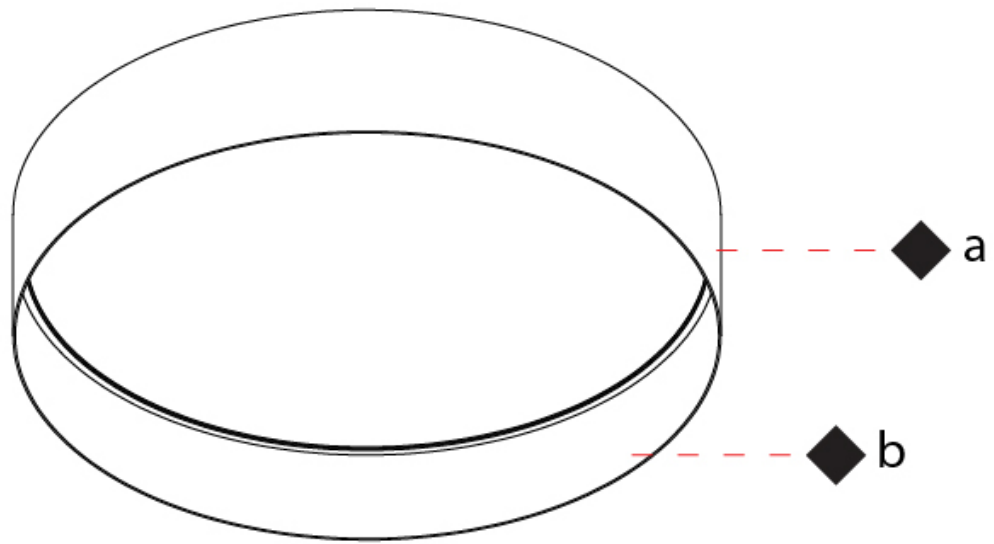

D202010-

PROJECT

TYPE

SPECIFIER

QUANTITY

DATE

D