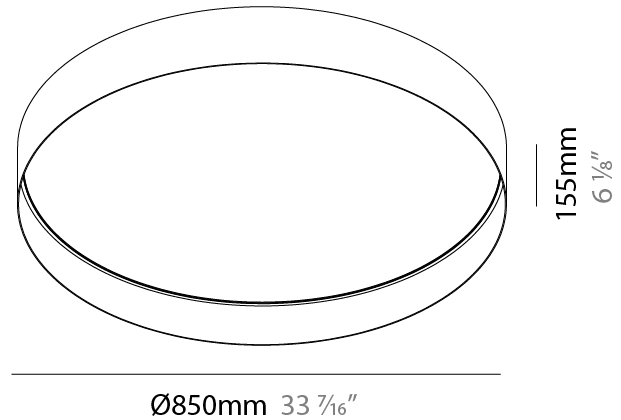

COSMOPOLITAN SURFACE

D202009-

base number   Color   Finish   Diffuser
Temperature   Options

1. To build a product code in our configurator select the specify button on the base model # product page
2. To build a manual product code on this datasheet choose from the options listed below in blue font and add the suffix to the base model #

GENERAL

Series: Cosmopolitan
Brand: Zaneen
Division: Design
Mounting Type: Surface
Mounting Location: Ceiling
Subcategory: Ambient

PHYSICAL

Shape: Round
Diameter (mm): 850
Diameter (in): 33 ⁷/₁₆
Height (mm): 155
Height (in): 6 ¹/₈
Light Distribution: Direct
Diffuser: Polycarbonate - Opal, Micro-prism, Sparkling Secret, Vintage Industrial
Fixture Finish: MBG / MWG
Fixture Material: Aluminum

ELECTRICAL

Lamp Type: LED (Zhaga Standard)
Input Wattage (W): 83
Total Output Wattage (W): 75.5
Dimming: Tri-Mode (Non-Dimming and Phase Dimming (120Vac only) and 0-10V Dimming)
Driver Included: Yes
Driver Location: Integrated
Driver Type: Constant Current - Universal
Driver Class: Class 2
Input Voltage (V): 120 - 277
Constant Current (MA): 600

LED

Color Temperature (°K): 2700 / 3000 / 3500 / 4000
CRI: >90 CRI
Lamp Life (hrs): 60000

OPTICAL

RATINGS AND CERTIFICATIONS

Certified By: Certified for North American Standards
IP rating: IP20

PROJECT
TYPE
SPECIFIER
QUANTITY
DATE