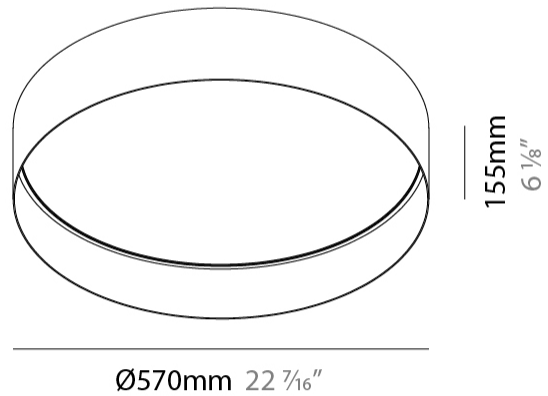

COSMOPOLITAN SURFACE

D202008-

base number   Color   Finish   Diffuser
Temperature   Options

PROJECT _____
TYPE _____
SPECIFIER _____
QUANTITY _____
DATE _____

1. To build a product code in our configurator select the specify button on the base model # product page
2. To build a manual product code on this datasheet choose from the options listed below in blue font and add the suffix to the base model #

GENERAL

Series: Cosmopolitan
Brand: Zaneen
Division: Design
Mounting Type: Surface
Mounting Location: Ceiling
Subcategory: Ambient

PHYSICAL

Shape: Round
Diameter (mm): 570
Diameter (in): 22 7/16
Height (mm): 155
Height (in): 6 1/8
Light Distribution: Direct
Diffuser: Polycarbonate - Opal, Micro-prism, Sparkling Secret, Vintage Industrial
Fixture Finish: MBG / MWG
Fixture Material: Aluminum

ELECTRICAL

Lamp Type: LED
Input Wattage (W): 49
Dimming: Tri-Mode (Non-Dimming and Phase Dimming (120Vac only) and 0-10V Dimming)
Driver Included: Yes
Driver Location: Integrated
Driver Type: Constant Current - Universal
Driver Class: Class 2
Input Voltage (V): 120 - 277
Constant Current (MA): 350

LED

Color Temperature (°K): 2700 / 3000 / 3500 / 4000
CRI: >90 CRI
Lamp Life (hrs): 60000

OPTICAL

RATINGS AND CERTIFICATIONS

Certified By: Certified for North American Standards
IP rating: IP20