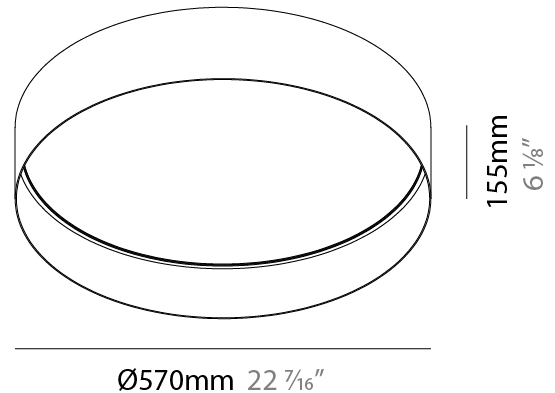

COSMOPOLITAN SURFACE

D202010-

base number   Finish   Diffuser
Options

1. To build a product code in our configurator select the specify button on the base model # product page
2. To build a manual product code on this datasheet choose from the options listed below in blue font and add the suffix to the base model #

GENERAL

Series: Cosmopolitan
Brand: Zaneen
Division: Design
Mounting Type: Surface
Mounting Location: Ceiling
Subcategory: Ambient

PHYSICAL

Shape: Round
Diameter (mm): 570
Diameter (in): 22 ⁷/₁₆
Height (mm): 155
Height (in): 6 ¹/₈
Light Distribution: Direct
Diffuser: Polycarbonate - Opal, Micro-prism, Sparkling Secret, Vintage Industrial
Fixture Finish: MBG / MWG
Fixture Material: Aluminum

ELECTRICAL

Lamp Type: LED
Input Wattage (W): 49
Input Voltage (V): 120 - 277
Constant Current (MA): 350

LED

Color Temperature (°K): 2700-6500 Tunable White
CRI: >90 CRI
Lamp Life (hrs): 60000

OPTICAL

RATINGS AND CERTIFICATIONS

Certified By: Certified for North American Standards
IP rating: IP20

PROJECT	_____
TYPE	_____
SPECIFIER	_____
QUANTITY	_____
DATE	_____