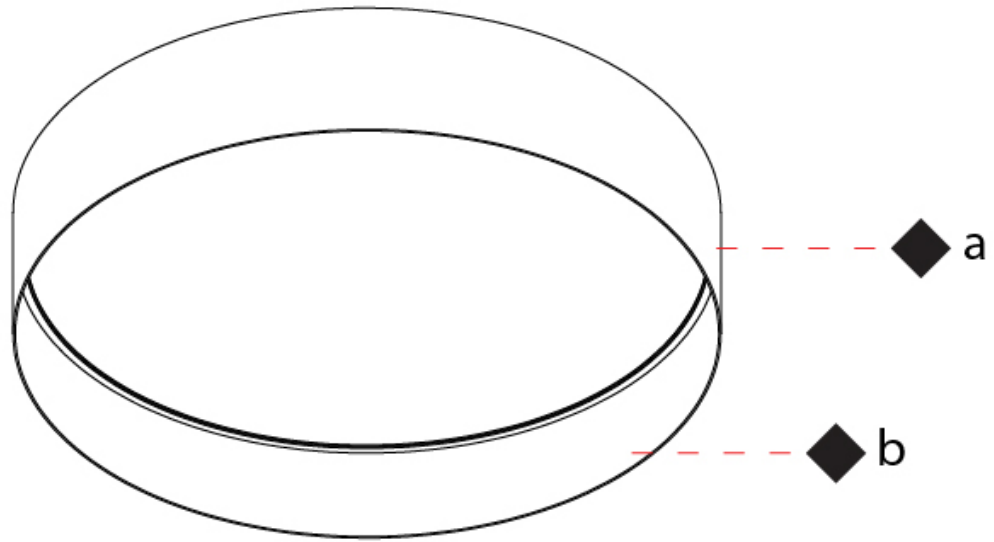

D202008-

PROJECT	_____
TYPE	_____
SPECIFIER	_____
QUANTITY	_____
DATE	_____

D