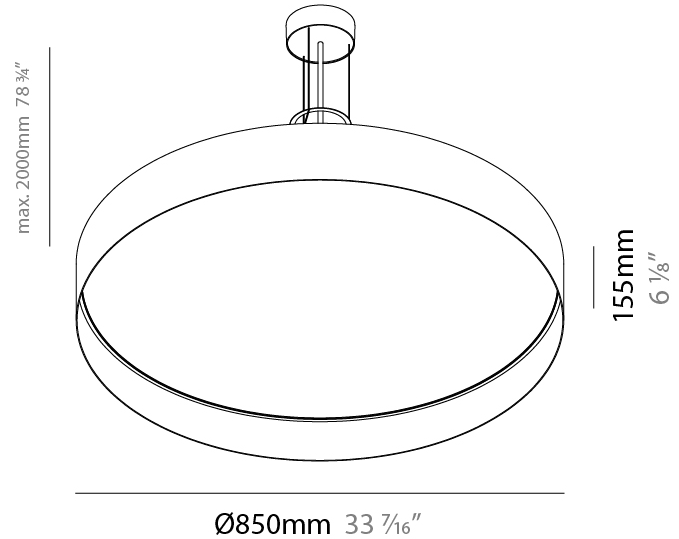

COSMOPOLITAN SUSPENSION

D201062- _____ - _____

base number   Finish   Diffuser
Options

1. To build a product code in our configurator select the specify button on the base model # product page
2. To build a manual product code on this datasheet choose from the options listed below in blue font and add the suffix to the base model #

GENERAL

Series: Cosmopolitan
Brand: Zaneen
Division: Design
Mounting Type: Suspension
Mounting Location: Ceiling
Subcategory: Up/Down Light

PHYSICAL

Shape: Round
Diameter (mm): 850
Diameter (in): 33 7/16
Height (mm): 155
Height (in): 6 1/8
Max. Overall Height (mm): 2155
Max. Overall Height (in): 84 3/16
Light Distribution: Direct / Indirect
Diffuser: Polycarbonate - Opal, Micro-prism, Sparkling Secret, Vintage Industrial
Fixture Finish: MBG / MWG
Fixture Material: Aluminum
Cable Details: 2000mm/78 3/4 Transparent PVC power cable

ELECTRICAL

Lamp Type: LED
Input Wattage (W): 101
Input Voltage (V): 120 - 277
Constant Current (MA): 350

LED

Color Temperature (°K): 2700-6500 Tunable White
CRI: >90 CRI
Lamp Life (hrs): 60000

OPTICAL

RATINGS AND CERTIFICATIONS

Certified By: Certified for North American Standards
IP rating: IP20

PROJECT	_____
TYPE	_____
SPECIFIER	_____
QUANTITY	_____
DATE	_____