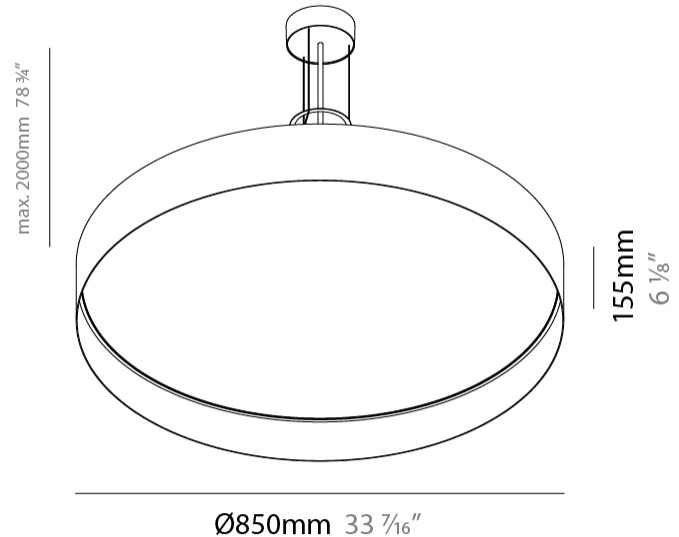

D201049-

base number   Color   Finish   Diffuser
Temperature   Options

1. To build a product code in our configurator select the specify button on the base model # product page
2. To build a manual product code on this datasheet choose from the options listed below in blue font and add the suffix to the base model #

GENERAL

Series: Cosmopolitan
Brand: Zaneen
Division: Design
Mounting Type: Suspension
Mounting Location: Ceiling
Subcategory: Up/Down Light

PHYSICAL

Shape: Round
Diameter (mm): 850
Diameter (in): 33 ⁷/₁₆
Height (mm): 155
Height (in): 6 ¹/₈
Max. Overall Height (mm): 2155
Max. Overall Height (in): 84 ³/₁₆
Light Distribution: Direct / Indirect
Diffuser: Polycarbonate - Opal, Micro-prism, Sparkling Secret, Vintage Industrial
Fixture Finish: MBG / MWG
Fixture Material: Aluminum
Cable Details: 2000mm/78 3/4 Transparent PVC power cable

ELECTRICAL

Lamp Type: LED
Input Wattage (W): 101
Dimming: Tri-Mode (Non-Dimming and Phase Dimming (120Vac only) and 0-10V Dimming)
Driver Included: Yes
Driver Location: Integrated
Driver Type: Constant Current - Universal
Driver Class: Class 2
Input Voltage (V): 120 - 277
Constant Current (MA): 600 / 350

LED

Color Temperature (°K): 2700 / 3000 / 3500 / 4000
CRI: >90 CRI
Lamp Life (hrs): 60000

OPTICAL

RATINGS AND CERTIFICATIONS

Certified By: Certified for North American Standards
IP rating: IP20

PROJECT	_____
TYPE	_____
SPECIFIER	_____
QUANTITY	_____
DATE	_____