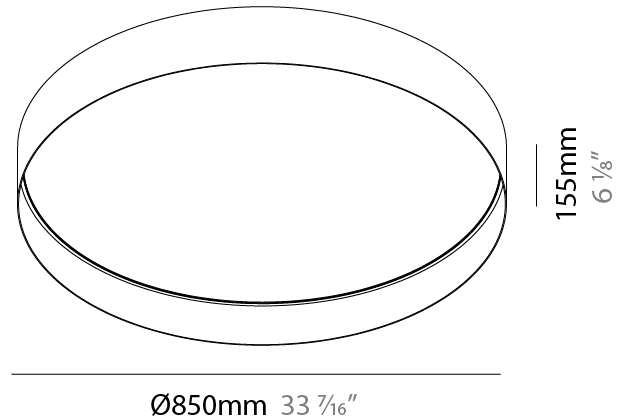

COSMOPOLITAN SURFACE

D202009-

base number   Color   Finish   Diffuser
Temperature   Options

1. To build a product code in our configurator select the specify button on the base model # product page
2. To build a manual product code on this datasheet choose from the options listed below in blue font and add the suffix to the base model #

GENERAL

Series: Cosmopolitan
Brand: Zaneen
Division: Design
Mounting Type: Surface
Mounting Location: Ceiling
Subcategory: Ambient

PHYSICAL

Shape: Round
Diameter (mm): 850
Diameter (in): 33 ⁷/₁₆
Height (mm): 155
Height (in): 6 ¹/₈
Light Distribution: Direct
Diffuser: Polycarbonate - Opal, Micro-prism, Sparkling Secret, Vintage Industrial
Fixture Finish: MBG / MWG
Fixture Material: Aluminum

ELECTRICAL

Lamp Type: LED (Zhaga Standard)
Input Wattage (W): 83
Total Output Wattage (W): 75.5
Dimming: Tri-Mode (Non-Dimming and Phase Dimming (120Vac only) and 0-10V Dimming)
Driver Included: Yes
Driver Location: Integrated
Driver Type: Constant Current - Universal
Driver Class: Class 2
Input Voltage (V): 120 - 277
Constant Current (MA): 600

LED

Color Temperature (°K): 2700 / 3000 / 3500 / 4000
CRI: >90 CRI
Lamp Life (hrs): 60000

OPTICAL

RATINGS AND CERTIFICATIONS

Certified By: Certified for North American Standards
IP rating: IP20

PROJECT
TYPE
SPECIFIER
QUANTITY
DATE