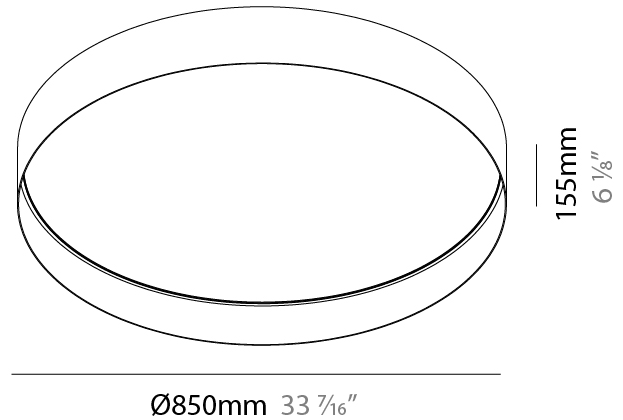

COSMOPOLITAN SURFACE

D202011-

base number   Finish   Diffuser
Options

PROJECT
TYPE
SPECIFIER
QUANTITY
DATE

1. To build a product code in our configurator select the specify button on the base model # product page
2. To build a manual product code on this datasheet choose from the options listed below in blue font and add the suffix to the base model #

GENERAL

Series: Cosmopolitan
Brand: Zaneen
Division: Design
Mounting Type: Surface
Mounting Location: Ceiling
Subcategory: Ambient

PHYSICAL

Shape: Round
Diameter (mm): 850
Diameter (in): 33 ⁷/₁₆
Height (mm): 155
Height (in): 6 ¹/₈
Light Distribution: Direct
Diffuser: Polycarbonate - Opal, Micro-prism, Sparkling Secret, Vintage Industrial
Fixture Finish: MBG / MWG
Fixture Material: Aluminum

ELECTRICAL

Lamp Type: LED
Input Wattage (W): 83
Input Voltage (V): 120 - 277
Constant Current (MA): 350

LED

Color Temperature (°K): 2700-6500 Tunable White
CRI: >90 CRI
Lamp Life (hrs): 60000

OPTICAL

RATINGS AND CERTIFICATIONS

Certified By: Certified for North American Standards
IP rating: IP20