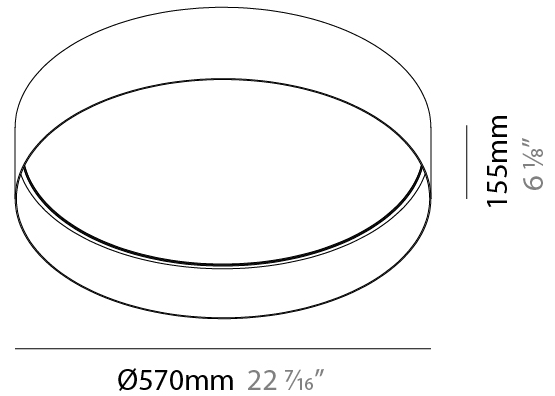

COSMOPOLITAN SURFACE

D202010- -

base number   Finish   Diffuser
Options

1. To build a product code in our configurator select the specify button on the base model # product page
2. To build a manual product code on this datasheet choose from the options listed below in blue font and add the suffix to the base model #

GENERAL

Series: Cosmopolitan
Brand: Zaneen
Division: Design
Mounting Type: Surface
Mounting Location: Ceiling
Subcategory: Ambient

PHYSICAL

Shape: Round
Diameter (mm): 570
Diameter (in): 22 ⁷/₁₆
Height (mm): 155
Height (in): 6 ¹/₈
Light Distribution: Direct
Diffuser: Polycarbonate - Opal, Micro-prism, Sparkling Secret, Vintage Industrial
Fixture Finish: MBG / MWG
Fixture Material: Aluminum

ELECTRICAL

Lamp Type: LED
Input Wattage (W): 49
Input Voltage (V): 120 - 277
Constant Current (MA): 350

LED

Color Temperature (°K): 2700-6500 Tunable White
CRI: >90 CRI
Lamp Life (hrs): 60000

OPTICAL

RATINGS AND CERTIFICATIONS

Certified By: Certified for North American Standards
IP rating: IP20

PROJECT	_____
TYPE	_____
SPECIFIER	_____
QUANTITY	_____
DATE	_____