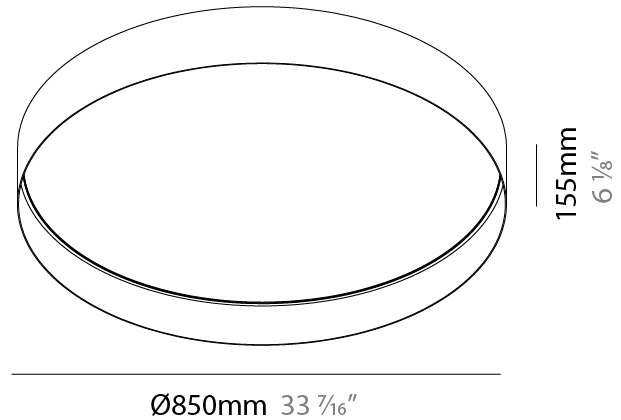

COSMOPOLITAN SURFACE

D202009-

base number   Color   Finish   Diffuser
Temperature   Options

1. To build a product code in our configurator select the specify button on the base model # product page
2. To build a manual product code on this datasheet choose from the options listed below in blue font and add the suffix to the base model #

GENERAL

Series: Cosmopolitan
Brand: Zaneen
Division: Design
Mounting Type: Surface
Mounting Location: Ceiling
Subcategory: Ambient

PHYSICAL

Shape: Round
Diameter (mm): 850
Diameter (in): 33 7/16
Height (mm): 155
Height (in): 6 1/8
Light Distribution: Direct
Diffuser: Polycarbonate - Opal, Micro-prism, Sparkling Secret, Vintage Industrial
Fixture Finish: MBG / MWG
Fixture Material: Aluminum

ELECTRICAL

Lamp Type: LED (Zhaga Standard)
Input Wattage (W): 83
Total Output Wattage (W): 75.5
Dimming: Tri-Mode (Non-Dimming and Phase Dimming (120Vac only) and 0-10V Dimming)
Driver Included: Yes
Driver Location: Integrated
Driver Type: Constant Current - Universal
Driver Class: Class 2
Input Voltage (V): 120 - 277
Constant Current (MA): 600

LED

Color Temperature (°K): 2700 / 3000 / 3500 / 4000
CRI: >90 CRI
Lamp Life (hrs): 60000

OPTICAL

RATINGS AND CERTIFICATIONS

Certified By: Certified for North American Standards
IP rating: IP20

PROJECT
TYPE
SPECIFIER
QUANTITY
DATE