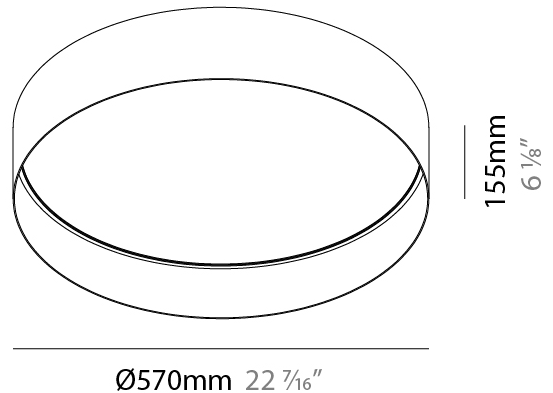

COSMOPOLITAN SURFACE

D202010- -

base number   Finish   Diffuser
Options

1. To build a product code in our configurator select the specify button on the base model # product page
2. To build a manual product code on this datasheet choose from the options listed below in blue font and add the suffix to the base model #

GENERAL

Series: Cosmopolitan
Brand: Zaneen
Division: Design
Mounting Type: Surface
Mounting Location: Ceiling
Subcategory: Ambient

PHYSICAL

Shape: Round
Diameter (mm): 570
Diameter (in): 22 ⁷/₁₆
Height (mm): 155
Height (in): 6 ¹/₈
Light Distribution: Direct
Diffuser: Polycarbonate - Opal, Micro-prism, Sparkling Secret, Vintage Industrial
Fixture Finish: MBG / MWG
Fixture Material: Aluminum

ELECTRICAL

Lamp Type: LED
Input Wattage (W): 49
Input Voltage (V): 120 - 277
Constant Current (MA): 350

LED

Color Temperature (°K): 2700-6500 Tunable White
CRI: >90 CRI
Lamp Life (hrs): 60000

OPTICAL

RATINGS AND CERTIFICATIONS

Certified By: Certified for North American Standards
IP rating: IP20

PROJECT _____
TYPE _____
SPECIFIER _____
QUANTITY _____
DATE _____