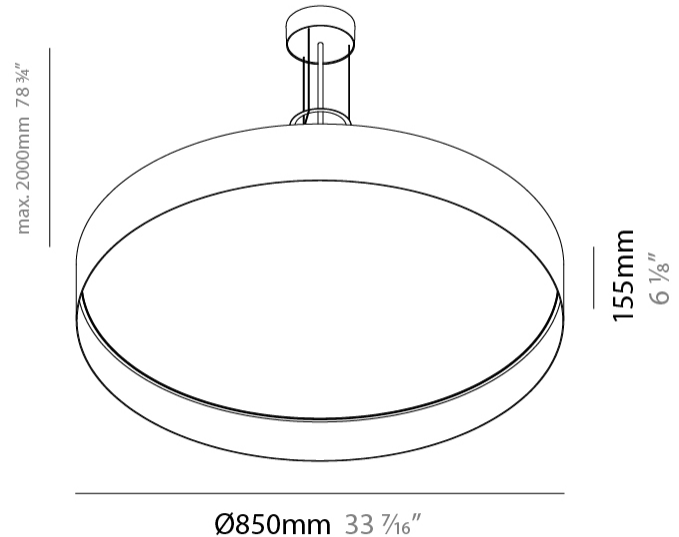

COSMOPOLITAN SUSPENSION

D201049-

base number   Color   Finish   Diffuser
Temperature   Options

1. To build a product code in our configurator select the specify button on the base model # product page
2. To build a manual product code on this datasheet choose from the options listed below in blue font and add the suffix to the base model #

GENERAL

Series: Cosmopolitan
Brand: Zaneen
Division: Design
Mounting Type: Suspension
Mounting Location: Ceiling
Subcategory: Up/Down Light

PHYSICAL

Shape: Round
Diameter (mm): 850
Diameter (in): 33 ⁷/₁₆
Height (mm): 155
Height (in): 6 ¹/₈
Max. Overall Height (mm): 2155
Max. Overall Height (in): 84 ³/₁₆
Light Distribution: Direct / Indirect
Diffuser: Polycarbonate - Opal, Micro-prism, Sparkling Secret, Vintage Industrial
Fixture Finish: MBG / MWG
Fixture Material: Aluminum
Cable Details: 2000mm/78 3/4 Transparent PVC power cable

ELECTRICAL

Lamp Type: LED
Input Wattage (W): 101
Dimming: Tri-Mode (Non-Dimming and Phase Dimming (120Vac only) and 0-10V Dimming)
Driver Included: Yes
Driver Location: Integrated
Driver Type: Constant Current - Universal
Driver Class: Class 2
Input Voltage (V): 120 - 277
Constant Current (MA): 600 / 350

LED

Color Temperature (°K): 2700 / 3000 / 3500 / 4000
CRI: >90 CRI
Lamp Life (hrs): 60000

OPTICAL

RATINGS AND CERTIFICATIONS

Certified By: Certified for North American Standards
IP rating: IP20