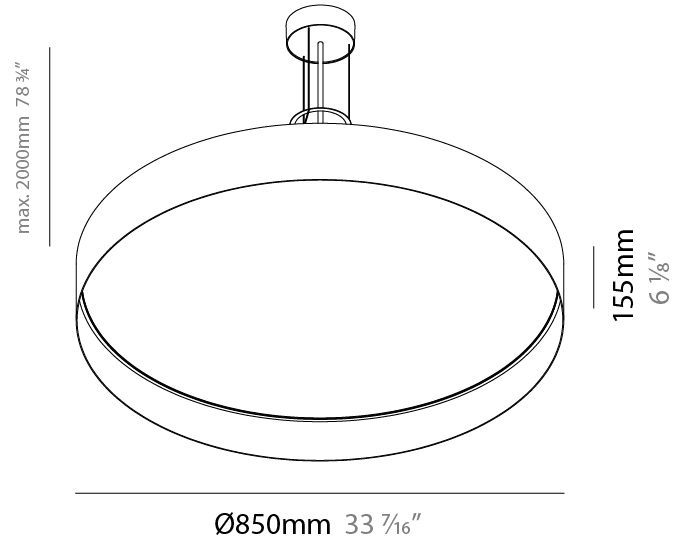

COSMOPOLITAN SUSPENSION

D201062- _____ - _____

base number   Finish   Diffuser
Options

1. To build a product code in our configurator select the specify button on the base model # product page
2. To build a manual product code on this datasheet choose from the options listed below in blue font and add the suffix to the base model #

GENERAL

Series: Cosmopolitan
Brand: Zaneen
Division: Design
Mounting Type: Suspension
Mounting Location: Ceiling
Subcategory: Up/Down Light

PHYSICAL

Shape: Round
Diameter (mm): 850
Diameter (in): 33 ⁷/₁₆
Height (mm): 155
Height (in): 6 ¹/₈
Max. Overall Height (mm): 2155
Max. Overall Height (in): 84 ³/₁₆
Light Distribution: Direct / Indirect
Diffuser: Polycarbonate - Opal, Micro-prism, Sparkling Secret, Vintage Industrial
Fixture Finish: MBG / MWG
Fixture Material: Aluminum
Cable Details: 2000mm/78 3/4 Transparent PVC power cable

ELECTRICAL

Lamp Type: LED
Input Wattage (W): 101
Input Voltage (V): 120 - 277
Constant Current (MA): 350

LED

Color Temperature (°K): 2700-6500 Tunable White
CRI: >90 CRI
Lamp Life (hrs): 60000

OPTICAL

RATINGS AND CERTIFICATIONS

Certified By: Certified for North American Standards
IP rating: IP20

PROJECT
TYPE
SPECIFIER
QUANTITY
DATE