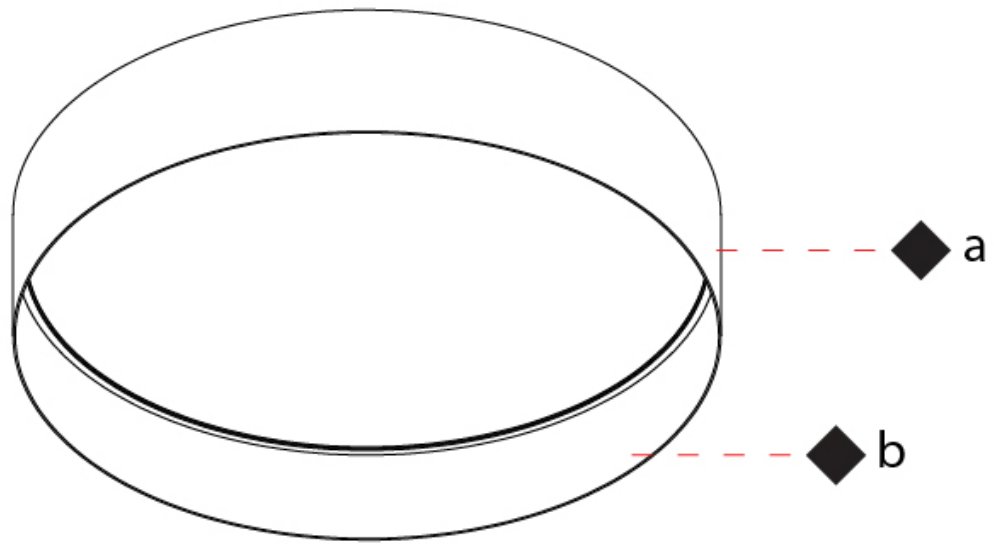

D202008-

PROJECT
TYPE
SPECIFIER
QUANTITY
DATE

D