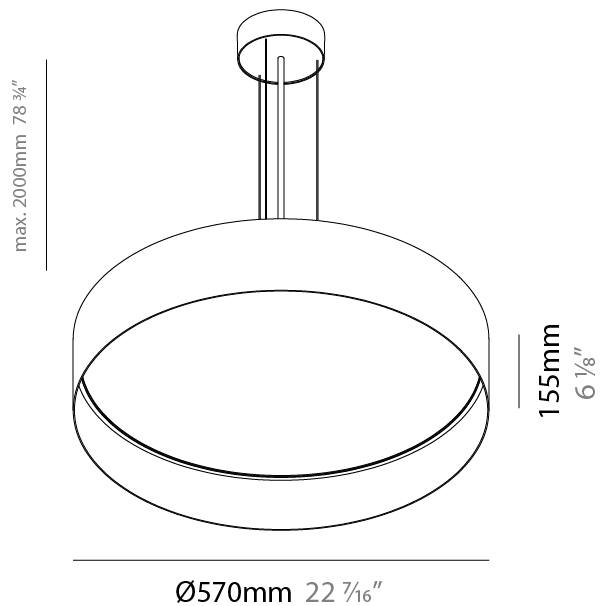

PROJECT	_____
TYPE	_____
SPECIFIER	_____
QUANTITY	_____
DATE	_____

COSMOPOLITAN SUSPENSION

D201061- _____ - _____

base number   Finish   Diffuser
Options

1. To build a product code in our configurator select the specify button on the base model # product page
2. To build a manual product code on this datasheet choose from the options listed below in blue font and add the suffix to the base model #

GENERAL

Series: Cosmopolitan
Brand: Zaneen
Division: Design
Mounting Type: Suspension
Mounting Location: Ceiling
Subcategory: Up/Down Light

PHYSICAL

Shape: Round
Diameter (mm): 570
Diameter (in): 22 7/16
Height (mm): 155
Height (in): 6 1/8
Max. Overall Height (mm): 2155
Max. Overall Height (in): 84 13/16
Light Distribution: Direct / Indirect
Diffuser: Polycarbonate - Opal, Micro-prism, Sparkling Secret, Vintage Industrial
Fixture Finish: MBG / MWG
Fixture Material: Aluminum
Cable Details: 2000mm/78 3/4" Transparent PVC power cable

ELECTRICAL

Lamp Type: LED
Input Wattage (W): 68
Input Voltage (V): 120 - 277
Constant Current (MA): 350

LED

Color Temperature (°K): 2700-6500 Tunable White
CRI: >90 CRI
Lamp Life (hrs): 60000

OPTICAL

Beam Angle: 96

RATINGS AND CERTIFICATIONS

Certified By: Certified for North American Standards
IP rating: IP20