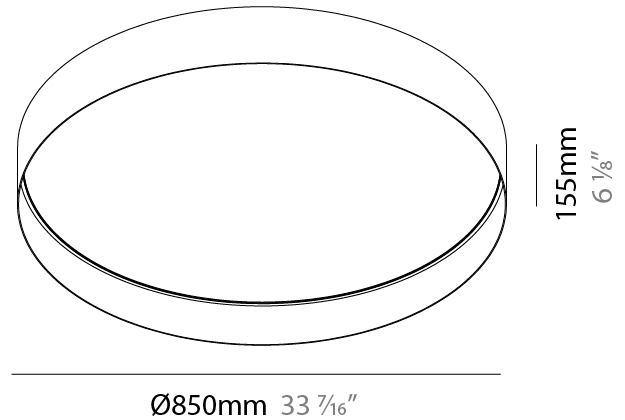

COSMOPOLITAN SURFACE

D202011-

base number   Finish   Diffuser
Options

1. To build a product code in our configurator select the specify button on the base model # product page
2. To build a manual product code on this datasheet choose from the options listed below in blue font and add the suffix to the base model #

GENERAL

Series: Cosmopolitan
Brand: Zaneen
Division: Design
Mounting Type: Surface
Mounting Location: Ceiling
Subcategory: Ambient

PHYSICAL

Shape: Round
Diameter (mm): 850
Diameter (in): 33 ⁷/₁₆
Height (mm): 155
Height (in): 6 ¹/₈
Light Distribution: Direct
Diffuser: Polycarbonate - Opal, Micro-prism, Sparkling Secret, Vintage Industrial
Fixture Finish: MBG / MWG
Fixture Material: Aluminum

ELECTRICAL

Lamp Type: LED
Input Wattage (W): 83
Input Voltage (V): 120 - 277
Constant Current (MA): 350

LED

Color Temperature (°K): 2700-6500 Tunable White
CRI: >90 CRI
Lamp Life (hrs): 60000

OPTICAL

RATINGS AND CERTIFICATIONS

Certified By: Certified for North American Standards
IP rating: IP20

PROJECT
TYPE
SPECIFIER
QUANTITY
DATE