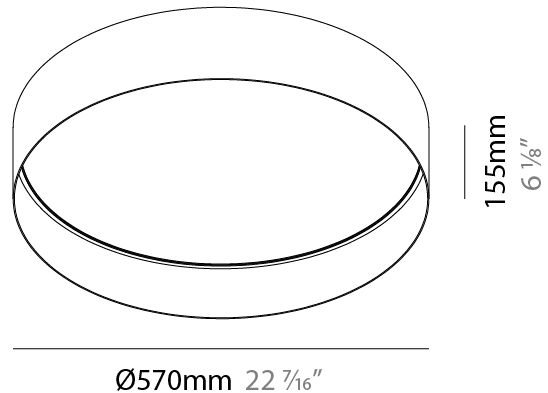

COSMOPOLITAN SURFACE

D202008-

base number   Color   Finish   Diffuser
Temperature   Options

1. To build a product code in our configurator select the specify button on the base model # product page
2. To build a manual product code on this datasheet choose from the options listed below in blue font and add the suffix to the base model #

GENERAL

Series: Cosmopolitan
Brand: Zaneen
Division: Design
Mounting Type: Surface
Mounting Location: Ceiling
Subcategory: Ambient

PHYSICAL

Shape: Round
Diameter (mm): 570
Diameter (in): 22 ⁷/₁₆
Height (mm): 155
Height (in): 6 ¹/₈
Light Distribution: Direct
Diffuser: Polycarbonate - Opal, Micro-prism, Sparkling Secret, Vintage Industrial
Fixture Finish: MBG / MWG
Fixture Material: Aluminum

ELECTRICAL

Lamp Type: LED
Input Wattage (W): 49
Dimming: Tri-Mode (Non-Dimming and Phase Dimming (120Vac only) and 0-10V Dimming)
Driver Included: Yes
Driver Location: Integrated
Driver Type: Constant Current - Universal
Driver Class: Class 2
Input Voltage (V): 120 - 277
Constant Current (MA): 350

LED

Color Temperature (°K): 2700 / 3000 / 3500 / 4000
CRI: >90 CRI
Lamp Life (hrs): 60000

OPTICAL

RATINGS AND CERTIFICATIONS

Certified By: Certified for North American Standards
IP rating: IP20

PROJECT _____
TYPE _____
SPECIFIER _____
QUANTITY _____
DATE _____