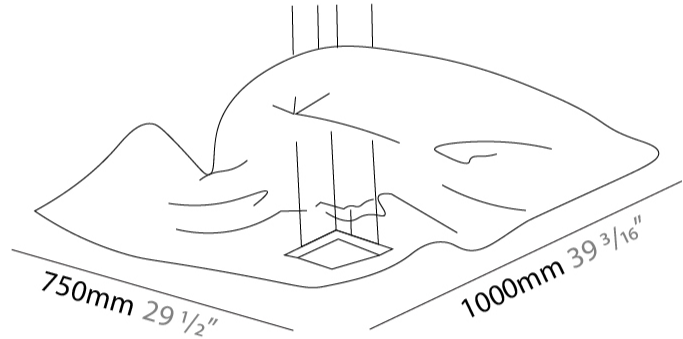

CRASH SURFACE

D132053- _____

base number

1. To build a product code in our configurator select the specify button on the base model # product page
2. To build a manual product code on this datasheet choose from the options listed below in blue font and add the suffix to the base model #

GENERAL

Series: Crash
Brand: Knikerboker
Division: Design
Mounting Type: Surface
Mounting Location: Ceiling

PHYSICAL

Shape: Rectangle
Length (mm): 750
Length (in): 29 1/2
Width (mm): 750
Width (in): 29 1/2
Extension (mm): 150
Extension (in): 5 7/8
Light Distribution: Indirect
Fixture Finish: EWH / EBK / MAN / COF / PRD / SLF / GLF / CLF / BRL / EWS / EWG / EWC / EWR / EBS / EBG / EBC / EBC / EBB / MAS / MAD / MAC / MAB / COS / CGO / CCL / CBL / PRS / PRG / PRC / PRB
Fixture Material: Metal

ELECTRICAL

Lamp Type: LED
Input Wattage (W): 21
Total Output Wattage (W): 20
Dimming: Tri-Mode (Non-Dimming and Phase Dimming (120Vac only) and 0-10V Dimming)
Driver Included: Yes
Driver Location: Integrated
Driver Type: Constant Current - Universal
Driver Class: Class 2
Input Voltage (V): 120 - 277
Constant Current (MA): 250
Upon Request: 0-10Vdc dimming / Phase dimming @120Vac / 277Vac

LED

Number of LEDs: 2
Color Temperature (°K): 3000
Max. Delivered Lumen (lm): 1100
CRI: >85 CRI
Lamp Life (hrs): 50000

OPTICAL

RATINGS AND CERTIFICATIONS

Certified By: Certified for North American Standards
IP rating: IP20