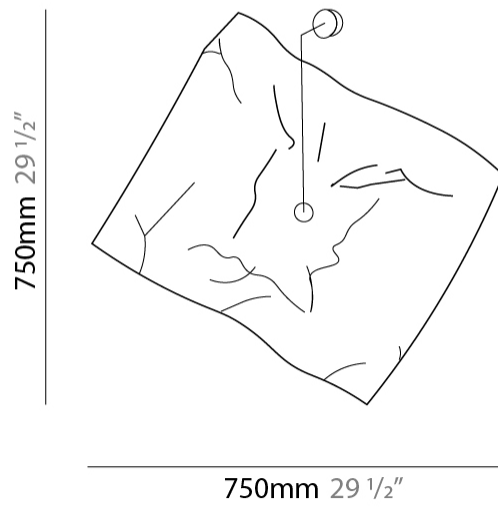

PROJECT
TYPE
SPECIFIER
QUANTITY
DATE

CRASH SURFACE

D133000-

base number Finish
Options

1. To build a product code in our configurator select the specify button on the base model # product page
2. To build a manual product code on this datasheet choose from the options listed below in blue font and add the suffix to the base model #

GENERAL

Series: Crash
Brand: Knikerboker
Division: Design
Mounting Type: Surface
Mounting Location: Wall
Subcategory: Ambient

PHYSICAL

Shape: Square
Length (mm): 750
Length (in): 29 1/2
Width (mm): 750
Width (in): 29 1/2
Extension (mm): 260
Extension (in): 10 1/4
Light Distribution: Indirect
Fixture Finish: [EWH](#) / [EBK](#) / [MAN](#) / [COF](#) / [PRD](#) / [SLF](#) / [GLF](#) / [CLF](#) / [BRL](#)
Fixture Material: Metal

ELECTRICAL

Lamp Type: LED
Input Wattage (W): 10.5
Total Output Wattage (W): 10
Dimming: Tri-Mode (Non-Dimming and Phase Dimming (120Vac only) and 0-10V Dimming)
Driver Included: Yes
Driver Location: Integrated
Driver Type: Constant Current - Universal
Driver Class: Class 2
Input Voltage (V): 120 - 277
Constant Current (MA): 250
Upon Request: 0-10Vdc dimming / Phase dimming @120Vac only / Non-dimming 120/277Vac

LED

Number of LEDs: 1
Color Temperature (°K): 3000
Max. Delivered Lumen (lm): 1100
CRI: >85 CRI
Lamp Life (hrs): 50000

OPTICAL

RATINGS AND CERTIFICATIONS

Certified By: Certified for North American Standards
IP rating: IP20