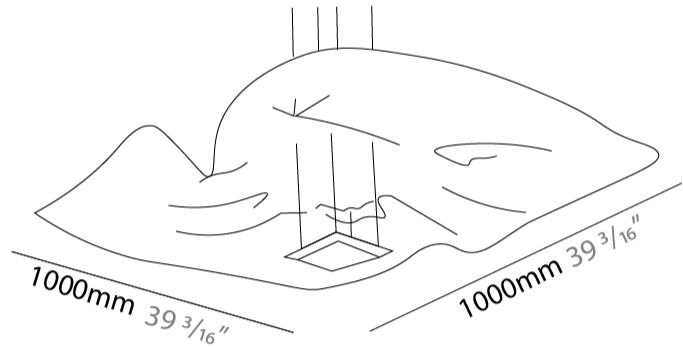

GENERAL

Series: Crash
Brand: Knikerboker
Division: Design
Mounting Type: Suspension
Mounting Location: Ceiling
Subcategory: Pendant

PHYSICAL

Shape: Abstract
Length (mm): 1000
Length (in): 39 ³/₁₆
Width (mm): 1000
Width (in): 39 ³/₁₆
Max. Overall Height (mm): 2000
Max. Overall Height (in): 78 ³/₄
Light Distribution: Indirect
Fixture Finish: EWH / EBK / MAN / COF / PRD / SLF / GLF / CLF / BRL / EWS / EWG / EWC / EWR / EBS / EBG / EBC / EBC / EBB / MAS / MAD / MAC / MAB / COS / CGO / CCL / CBL / PRS / PRG / PRC / PRB
Fixture Material: Metal
Cable Details: 4 Steel Cable 2000mm / 78 3/4" - Silicon Cable 2000mm / 78 3/4"

ELECTRICAL

Lamp Type: LED Retrofit
Input Wattage (W): 21
Total Output Wattage (W): 20
Dimming: Tri-Mode (Non-Dimming and Phase Dimming (120Vac only) and 0-10V Dimming)
Driver Included: Yes
Driver Location: Integrated
Driver Type: Constant Current - Universal
Driver Class: Class 2
Input Voltage (V): 120 - 277
Constant Current (MA): 250
Upon Request: 0-10Vdc dimming / Phase dimming @120Vac / 277Vac

LED

Number of LEDs: 2
Color Temperature (°K): 3000
Max. Delivered Lumen (lm): 2200
CRI: >85 CRI
Lamp Life (hrs): 50000

OPTICAL

RATINGS AND CERTIFICATIONS

Certified By: Certified for North American Standards
IP rating: IP20