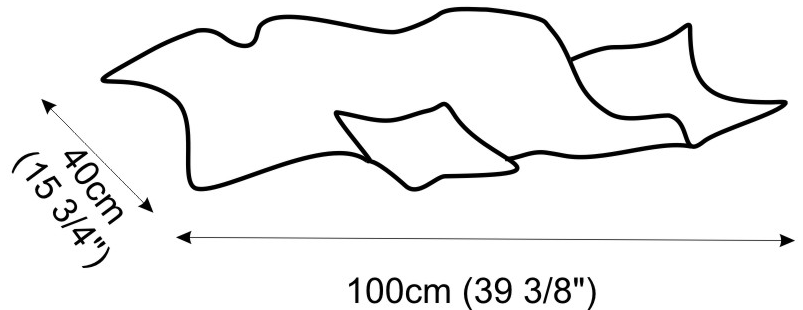

CRASH SURFACE

D132044- _____
base number

1. To build a product code in our configurator select the specify button on the base model # product page
2. To build a manual product code on this datasheet choose from the options listed below in blue font and add the suffix to the base model #

GENERAL

Series: Crash
Brand: Knikerboker
Division: Design
Mounting Type: Surface
Mounting Location: Ceiling
Subcategory: Ambient

PHYSICAL

Shape: Abstract
Length (mm): 1000
Length (in): 39 3/8
Width (mm): 400
Width (in): 15 3/4
Height (mm): 240
Height (in): 9 7/16
Extension (mm): 250
Extension (in): 9 13/16
Light Distribution: Indirect
Fixture Finish: EWH / EBK / MAN / COF / PRD / SLF / GLF / CLF / BRL / EWS / EWG / EWC / EWR / EBS / EBG / EBC / EBB / MAS / MAD / MAC / MAB / COS / CGO / CCL / CBL / PRS / PRG / PRC / PRB
Fixture Material: Metal

ELECTRICAL

Lamp Type: LED
Input Wattage (W): 10.5
Total Output Wattage (W): 10
Dimming: Tri-Mode (Non-Dimming and Phase Dimming (120Vac only) and 0-10V Dimming)
Driver Included: Yes
Driver Location: Integrated
Driver Type: Constant Current - Universal
Driver Class: Class 2
Input Voltage (V): 120 - 277
Constant Current (MA): 250
Upon Request: 0-10Vdc dimming / Phase dimming @120Vac / 277Vac

LED

Number of LEDs: 1
Color Temperature (°K): 3000
Max. Delivered Lumen (lm): 2200
CRI: >85 CRI
Lamp Life (hrs): 50000

OPTICAL

RATINGS AND CERTIFICATIONS

Certified By: Certified for North American Standards
IP rating: IP20