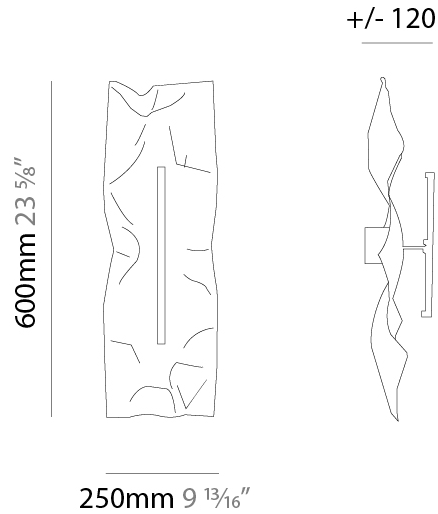

PROJECT
TYPE
SPECIFIER
QUANTITY
DATE

CRASH SURFACE

D132139-

base number Finish Options

1. To build a product code in our configurator select the specify button on the base model # product page
2. To build a manual product code on this datasheet choose from the options listed below in blue font and add the suffix to the base model #

GENERAL

Series: Crash
Brand: Knikerboker
Division: Design
Mounting Type: Surface
Mounting Location: Wall

PHYSICAL

Shape: Rectangle
Length (mm): 600
Length (in): 23 ⁵/₈
Width (mm): 250
Width (in): 9 ¹³/₁₆
Height (mm): 120
Height (in): 4 ³/₄
Light Distribution: Indirect
Fixture Finish: EWH / EBK / MAN / COF / PRD / SLF / GLF / CLF / BRL
Fixture Material: Metal

ELECTRICAL

Lamp Type: LED
Total Output Wattage (W): 6
Dimming: 0-10V Dimming / Phase Dimming (120Vac Only)
Driver Included: Yes
Driver Location: Integrated
Driver Type: Constant Voltage - Universal - Non-dimming
Driver Class: Class 2
Input Voltage (V): 120 - 277
Output Voltage (V): 24
Upon Request: (Not included - see components) Remote: 0-10Vdc dimming / Phase dimming @120Vac only

LED

Number of LEDs: 1 strip
Color Temperature (°K): 3000
Max. Delivered Lumen (lm): 1100
CRI: >85 CRI
Lamp Life (hrs): 50000
Upon Request: 2700K

OPTICAL

RATINGS AND CERTIFICATIONS

Certified By: Certified for North American Standards
IP rating: IP20