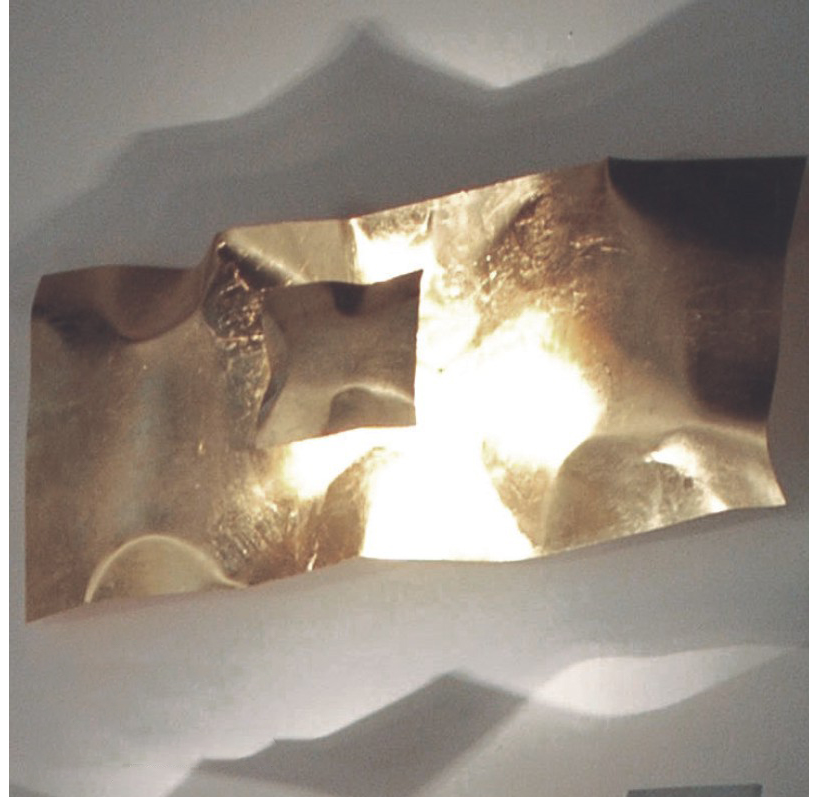

CRASH SURFACE

D133003-

base number   Finish
Options

1. To build a product code in our configurator select the specify button on the base model # product page
2. To build a manual product code on this datasheet choose from the options listed below in blue font and add the suffix to the base model #

GENERAL

Series: Crash
Brand: Knikerboker
Division: Design
Mounting Type: Surface
Mounting Location: Wall
Subcategory: Ambient

PHYSICAL

Shape: Rectangle
Length (mm): 1000
Length (in): 39 ³/₈
Height (mm): 1000
Height (in): 39 ³/₈
Extension (mm): 260
Extension (in): 10 ¹/₄
Light Distribution: Indirect
Fixture Finish: EWH / EBK / MAN / COF / PRD / SLF / GLF / CLF / BRL
Fixture Material: Metal

ELECTRICAL

Lamp Type: LED
Input Wattage (W): 10.5
Total Output Wattage (W): 10
Dimming: Tri-Mode (Non-Dimming and Phase Dimming (120Vac only) and 0-10V Dimming)
Driver Included: Yes
Driver Location: Integrated
Driver Type: Constant Current - Universal
Driver Class: Class 2
Input Voltage (V): 120 - 277
Constant Current (MA): 250
Upon Request: 0-10Vdc dimming / Phase dimming @120Vac / 277Vac

LED

Number of LEDs: 1
Color Temperature (°K): 3000
Max. Delivered Lumen (lm): 1100
CRI: >85 CRI
Lamp Life (hrs): 50000

OPTICAL

RATINGS AND CERTIFICATIONS

Certified By: Certified for North American Standards
IP rating: IP20