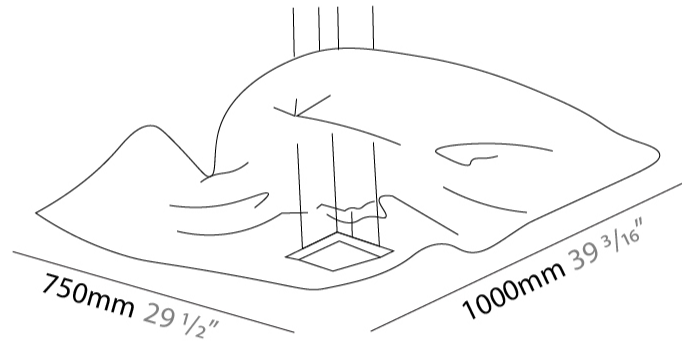

CRASH SURFACE

D132053-_____

base number

1. To build a product code in our configurator select the specify button on the base model # product page
2. To build a manual product code on this datasheet choose from the options listed below in blue font and add the suffix to the base model #

GENERAL

Series: Crash
Brand: Knikerboker
Division: Design
Mounting Type: Surface
Mounting Location: Ceiling

PHYSICAL

Shape: Rectangle
Length (mm): 750
Length (in): 29 1/2
Width (mm): 750
Width (in): 29 1/2
Extension (mm): 150
Extension (in): 5 7/8
Light Distribution: Indirect
Fixture Finish: EWH / EBK / MAN / COF / PRD / SLF / GLF / CLF / BRL / EWS / EWG / EWC / EWR / EBS / EBG / EBC / EBC / EBB / MAS / MAD / MAC / MAB / COS / CGO / CCL / CBL / PRS / PRG / PRC / PRB
Fixture Material: Metal

ELECTRICAL

Lamp Type: LED
Input Wattage (W): 21
Total Output Wattage (W): 20
Dimming: Tri-Mode (Non-Dimming and Phase Dimming (120Vac only) and 0-10V Dimming)
Driver Included: Yes
Driver Location: Integrated
Driver Type: Constant Current - Universal
Driver Class: Class 2
Input Voltage (V): 120 - 277
Constant Current (MA): 250
Upon Request: 0-10Vdc dimming / Phase dimming @120Vac / 277Vac

LED

Number of LEDs: 2
Color Temperature (°K): 3000
Max. Delivered Lumen (lm): 1100
CRI: >85 CRI
Lamp Life (hrs): 50000

OPTICAL

RATINGS AND CERTIFICATIONS

Certified By: Certified for North American Standards
IP rating: IP20