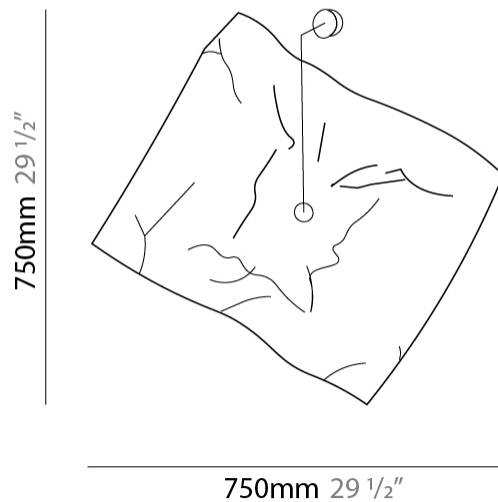

PROJECT _____
TYPE _____
SPECIFIER _____
QUANTITY _____
DATE _____

CRASH SURFACE

D133000-

base number _____
Finish _____
Options _____

1. To build a product code in our configurator select the specify button on the base model # product page
2. To build a manual product code on this datasheet choose from the options listed below in blue font and add the suffix to the base model #

GENERAL

Series: Crash
Brand: Knikerboker
Division: Design
Mounting Type: Surface
Mounting Location: Wall
Subcategory: Ambient

PHYSICAL

Shape: Square
Length (mm): 750
Length (in): 29 1/2
Width (mm): 750
Width (in): 29 1/2
Extension (mm): 260
Extension (in): 10 1/4
Light Distribution: Indirect
Fixture Finish: EWH / EBK / MAN / COF / PRD / SLF / GLF / CLF / BRL
Fixture Material: Metal

ELECTRICAL

Lamp Type: LED
Input Wattage (W): 10.5
Total Output Wattage (W): 10
Dimming: Tri-Mode (Non-Dimming and Phase Dimming (120Vac only) and 0-10V Dimming)
Driver Included: Yes
Driver Location: Integrated
Driver Type: Constant Current - Universal
Driver Class: Class 2
Input Voltage (V): 120 - 277
Constant Current (MA): 250
Upon Request: 0-10Vdc dimming / Phase dimming @120Vac only / Non-dimming 120/277Vac

LED

Number of LEDs: 1
Color Temperature (°K): 3000
Max. Delivered Lumen (lm): 1100
CRI: >85 CRI
Lamp Life (hrs): 50000

OPTICAL

RATINGS AND CERTIFICATIONS

Certified By: Certified for North American Standards
IP rating: IP20