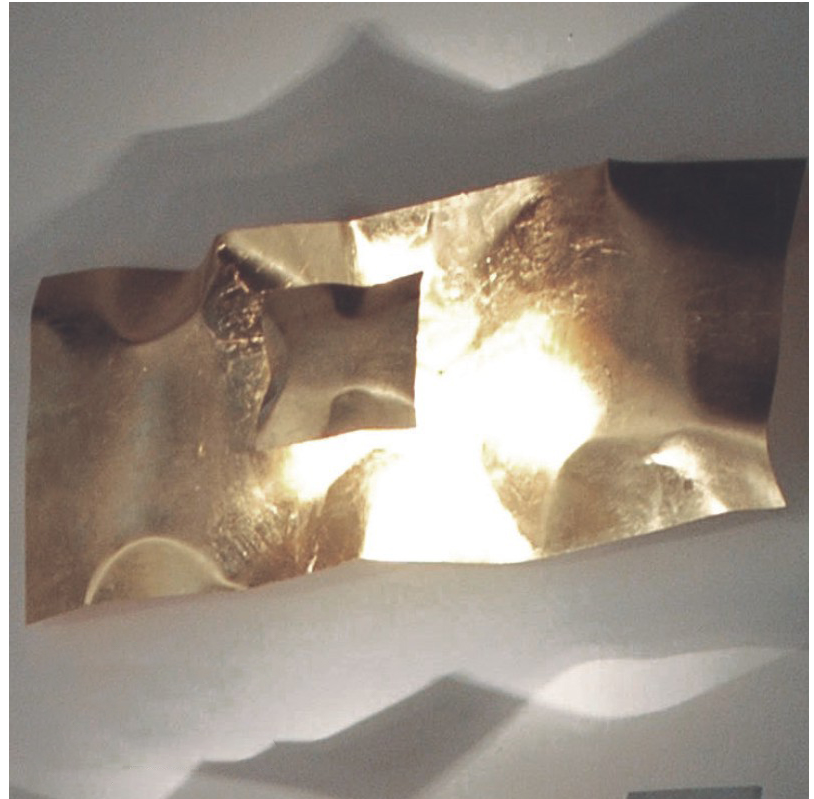

PROJECT
TYPE
SPECIFIER
QUANTITY
DATE

CRASH SURFACE

D133003-

base number Finish
Options

1. To build a product code in our configurator select the specify button on the base model # product page
2. To build a manual product code on this datasheet choose from the options listed below in blue font and add the suffix to the base model #

GENERAL

Series: Crash
Partner: Knikerboker
Division: Design
Installation: Surface
Product Type: Wall Surface
Mounting Location: Wall
Light Distribution: Indirect

PHYSICAL

Shape: Rectangle
Length (mm): 1000
Length (in): 39 ³/₈
Height (mm): 1000
Height (in): 39 ³/₈
Extension (mm): 260
Extension (in): 10 ¹/₄
Fixture Finish: [EWH / EBK / MAN / COF / PRD / SLF / GLF / CLF / BRL](#)
Fixture Material: Metal

ELECTRICAL

Lamp Type: LED
Input Wattage (W): 10.5
Total Output Wattage (W): 10
Dimming: Tri-Mode (Non-Dimming and Phase Dimming (120Vac only) and 0-10V Dimming)
Driver Included: Yes
Driver Location: Integrated
Driver Type: Constant Current - Universal
Driver Class: Class 2
Input Voltage (V): 120 - 277
Constant Current (MA): 250
Upon Request: 0-10Vdc dimming / Phase dimming @120Vac / 277Vac

LED

Number of LEDs: 1
Color Temperature (°K): 3000
Max. Delivered Lumen (lm): 1100
CRI: >85 CRI
Lamp Life (hrs): 50000

OPTICAL

RATINGS AND CERTIFICATIONS

Certified By: Certified for North American Standards
IP rating: IP20