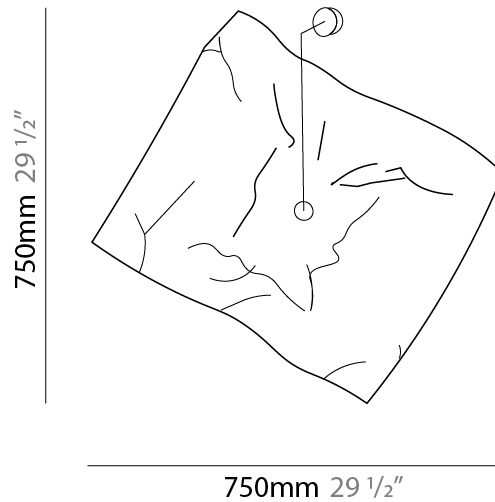

PROJECT
TYPE
SPECIFIER
QUANTITY
DATE

CRASH SURFACE

D133000-

base number Finish
Options

1. To build a product code in our configurator select the specify button on the base model # product page
2. To build a manual product code on this datasheet choose from the options listed below in blue font and add the suffix to the base model #

GENERAL

Series: Crash
Partner: Knikerboker
Division: Design
Installation: Surface
Product Type: Wall Surface
Mounting Location: Wall
Light Distribution: Indirect

PHYSICAL

Shape: Square
Length (mm): 750
Length (in): 29 1/2
Width (mm): 750
Width (in): 29 1/2
Extension (mm): 260
Extension (in): 10 1/4
Fixture Finish: [EWH / EBK / MAN / COF / PRD / SLF / GLF / CLF / BRL](#)
Fixture Material: Metal

ELECTRICAL

Lamp Type: LED
Input Wattage (W): 10.5
Total Output Wattage (W): 10
Dimming: Tri-Mode (Non-Dimming and Phase Dimming (120Vac only) and 0-10V Dimming)
Driver Included: Yes
Driver Location: Integrated
Driver Type: Constant Current - Universal
Driver Class: Class 2
Input Voltage (V): 120 - 277
Constant Current (MA): 250
Upon Request: 0-10Vdc dimming / Phase dimming @120Vac only / Non-dimming 120/277Vac

LED

Number of LEDs: 1
Color Temperature (°K): 3000
Max. Delivered Lumen (lm): 1100
CRI: >85 CRI
Lamp Life (hrs): 50000

OPTICAL

RATINGS AND CERTIFICATIONS

Certified By: Certified for North American Standards
IP rating: IP20