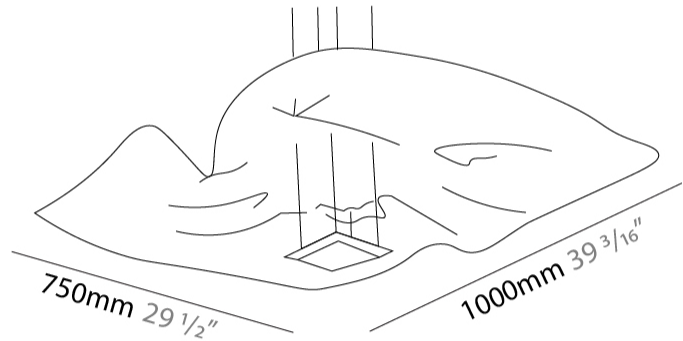

PROJECT	_____
TYPE	_____
SPECIFIER	_____
QUANTITY	_____
DATE	_____

CRASH SURFACE

D132053- _____
base number

1. To build a product code in our configurator select the specify button on the base model # product page
2. To build a manual product code on this datasheet choose from the options listed below in blue font and add the suffix to the base model #

GENERAL

Series: Crash
Brand: Knikerboker
Division: Design
Mounting Type: Surface
Mounting Location: Ceiling

PHYSICAL

Shape: Rectangle
Length (mm): 750
Length (in): 29 1/2
Width (mm): 750
Width (in): 29 1/2
Extension (mm): 150
Extension (in): 5 7/8
Light Distribution: Indirect
Fixture Finish: EWH / EBK / MAN / COF / PRD / SLF / GLF / CLF / BRL / EWS / EWG / EWC / EWR / EBS / EBG / EBC / EBC / EBB / MAS / MAD / MAC / MAB / COS / CGO / CCL / CBL / PRS / PRG / PRC / PRB
Fixture Material: Metal

ELECTRICAL

Lamp Type: LED
Input Wattage (W): 21
Total Output Wattage (W): 20
Dimming: Tri-Mode (Non-Dimming and Phase Dimming (120Vac only) and 0-10V Dimming)
Driver Included: Yes
Driver Location: Integrated
Driver Type: Constant Current - Universal
Driver Class: Class 2
Input Voltage (V): 120 - 277
Constant Current (MA): 250
Upon Request: 0-10Vdc dimming / Phase dimming @120Vac / 277Vac

LED

Number of LEDs: 2
Color Temperature (°K): 3000
Max. Delivered Lumen (lm): 1100
CRI: >85 CRI
Lamp Life (hrs): 50000

OPTICAL

RATINGS AND CERTIFICATIONS

Certified By: Certified for North American Standards
IP rating: IP20