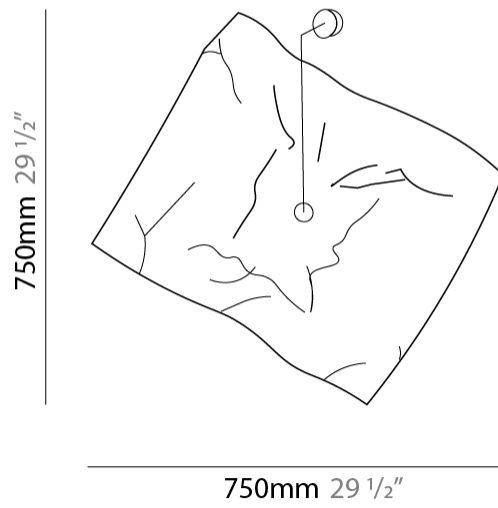

PROJECT	_____
TYPE	_____
SPECIFIER	_____
QUANTITY	_____
DATE	_____

CRASH SURFACE

D133000-

base number   Finish
Options

1. To build a product code in our configurator select the specify button on the base model # product page
2. To build a manual product code on this datasheet choose from the options listed below in blue font and add the suffix to the base model #

GENERAL

Series: Crash
Brand: Knikerboker
Division: Design
Mounting Type: Surface
Mounting Location: Wall
Subcategory: Ambient

PHYSICAL

Shape: Square
Length (mm): 750
Length (in): 29 1/2
Width (mm): 750
Width (in): 29 1/2
Extension (mm): 260
Extension (in): 10 1/4
Light Distribution: Indirect
Fixture Finish: EWH / EBK / MAN / COF / PRD / SLF / GLF / CLF / BRL
Fixture Material: Metal

ELECTRICAL

Lamp Type: LED
Input Wattage (W): 10.5
Total Output Wattage (W): 10
Dimming: Tri-Mode (Non-Dimming and Phase Dimming (120Vac only) and 0-10V Dimming)
Driver Included: Yes
Driver Location: Integrated
Driver Type: Constant Current - Universal
Driver Class: Class 2
Input Voltage (V): 120 - 277
Constant Current (MA): 250
Upon Request: 0-10Vdc dimming / Phase dimming @120Vac only / Non-dimming 120/277Vac

LED

Number of LEDs: 1
Color Temperature (°K): 3000
Max. Delivered Lumen (lm): 1100
CRI: >85 CRI
Lamp Life (hrs): 50000

OPTICAL

RATINGS AND CERTIFICATIONS

Certified By: Certified for North American Standards
IP rating: IP20