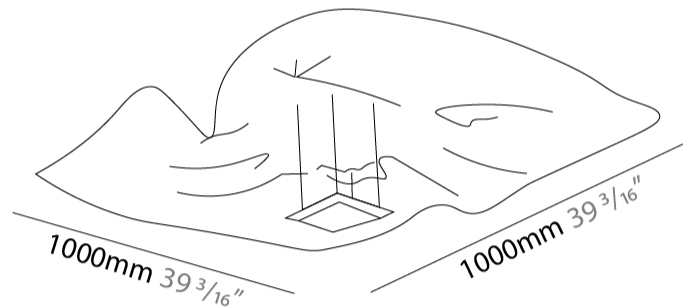

CRASH SURFACE

D132056-

base number   Finish
Options

1. To build a product code in our configurator select the specify button on the base model # product page
2. To build a manual product code on this datasheet choose from the options listed below in blue font and add the suffix to the base model #

GENERAL

Series: Crash
Partner: Knikerboker
Division: Design
Installation: Surface
Mounting Location: Ceiling
Light Distribution: Indirect

PHYSICAL

Shape: Rectangle
Length (mm): 1000
Length (in): 39 3/8
Width (mm): 1000
Width (in): 39 3/8
Height (mm): 250
Height (in): 9 13/16

Fixture Finish: EWH / EBK / MAN / COF / PRD / SLF / GLF / CLF / BRL / EWS / EWG / EWC / EWR / EBS / EBG / EBC / EBB / MAS / MAD / MAC / MAB / COS / CGO / CCL / CBL / PRS / PRG / PRC / PRB

Fixture Material: Metal

ELECTRICAL

Lamp Type: LED
Input Wattage (W): 21
Total Output Wattage (W): 20
Dimming: Tri-Mode (Non-Dimming and Phase Dimming (120Vac only) and 0-10V Dimming)
Driver Included: Yes
Driver Location: Integrated
Driver Type: Constant Current - Universal
Driver Class: Class 2
Input Voltage (V): 120 - 277
Constant Current (MA): 250
Upon Request: 0-10Vdc dimming / Phase dimming @120Vac / 277Vac

LED

Number of LEDs: 2
Color Temperature (°K): 3000
Max. Delivered Lumen (lm): 1100
CRI: >85 CRI
Lamp Life (hrs): 50000

OPTICAL

RATINGS AND CERTIFICATIONS

Certified By: Certified for North American Standards
IP rating: IP20