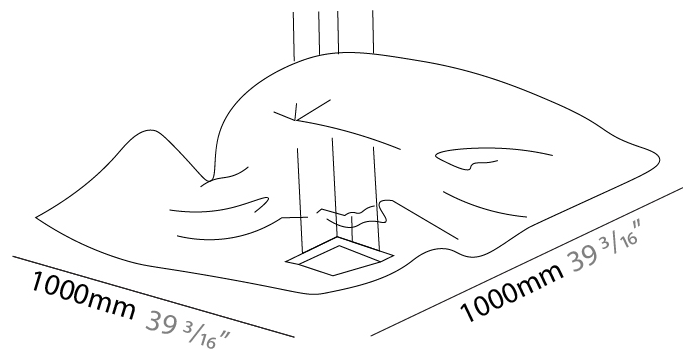

GENERAL

Series: Crash
Partner: Knikerboker
Division: Design
Installation: Suspension
Product Type: Pendant
Mounting Location: Ceiling
Light Distribution: Indirect

PHYSICAL

Shape: Abstract
Length (mm): 1000
Length (in): 39 3/8
Width (mm): 1000
Width (in): 39 3/8
Max. Overall Height (mm): 2000
Max. Overall Height (in): 78 3/4
Fixture Finish: EWH / EBK / MAN / COF / PRD / SLF / GLF / CLF / BRL / EWS / EWG / EWC / EWR / EBS / EBG / EBC / EBC / EBB / MAS / MAD / MAC / MAB / COS / CGO / CCL / CBL / PRS / PRG / PRC / PRB
Fixture Material: Steel
Cable Details: 4 Steel Cable 2000mm / 78 3/4" - Silicon Cable 2000mm / 78 3/4"

ELECTRICAL

Lamp Type: LED
Input Wattage (W): 11
Total Output Wattage (W): 20
Dimming: Tri-Mode (Non-Dimming and Phase Dimming (120Vac only) and 0-10V Dimming)
Driver Included: Yes
Driver Location: Integrated
Driver Type: Constant Current - Universal
Driver Class: Class 2
Input Voltage (V): 120 - 277
Constant Current (MA): 250
Upon Request: 0-10Vdc dimming / Phase dimming @120Vac / 277Vac

LED

Number of LEDs: 2
Color Temperature (°K): 3000
Max. Delivered Lumen (lm): 2200
CRI: >85 CRI
Lamp Life (hrs): 50000

OPTICAL

RATINGS AND CERTIFICATIONS

Certified By: Certified for North American Standards
IP rating: IP20