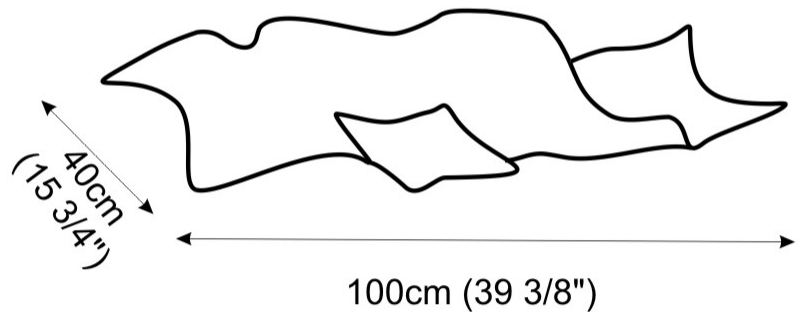

base number _____
Finish Options _____

1. To build a product code in our configurator select the specify button on the base model # product page
2. To build a manual product code on this datasheet choose from the options listed below in blue font and add the suffix to the base model #

GENERAL

Series: Crash
Partner: Knikerboker
Division: Design
Installation: Surface
Product Type: Wall Surface
Mounting Location: Ceiling
Light Distribution: Indirect

PHYSICAL

Shape: Abstract
Length (mm): 1000
Length (in): 39 3/8
Width (mm): 400
Width (in): 15 3/4
Height (mm): 240
Height (in): 9 7/16
Extension (mm): 250
Extension (in): 9 13/16

Fixture Finish: EWH / EBK / MAN / COF / PRD / SLF / GLF / CLF / BRL / EWS / EWG / EWC / EWR / EBS / EBG / EBC / EBC / EBB / MAS / MAD / MAC / MAB / COS / CGO / CCL / CBL / PRS / PRG / PRC / PRB

Fixture Material: Metal

ELECTRICAL

Lamp Type: LED
Input Wattage (W): 10.5
Total Output Wattage (W): 10
Dimming: Tri-Mode (Non-Dimming and Phase Dimming (120Vac only) and 0-10V Dimming)
Driver Included: Yes
Driver Location: Integrated
Driver Type: Constant Current - Universal
Driver Class: Class 2
Input Voltage (V): 120 - 277
Constant Current (MA): 250
Upon Request: 0-10Vdc dimming / Phase dimming @120Vac / 277Vac

LED

Number of LEDs: 1
Color Temperature (°K): 3000
Max. Delivered Lumen (lm): 2200
CRI: >85 CRI
Lamp Life (hrs): 50000

OPTICAL

RATINGS AND CERTIFICATIONS

Certified By: Certified for North American Standards
IP rating: IP20