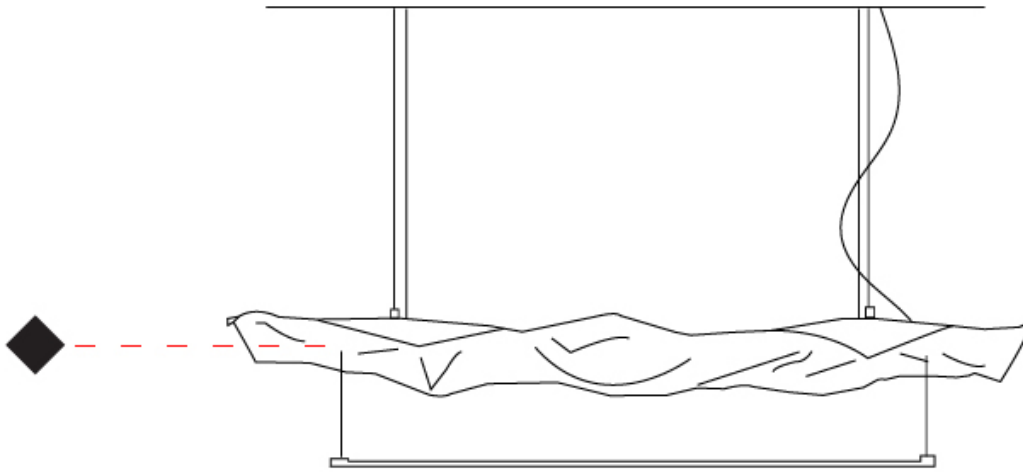

CRASH SUSPENSION

D131557-

PROJECT _____

TYPE _____

SPECIFIER _____

QUANTITY _____

DATE _____

D