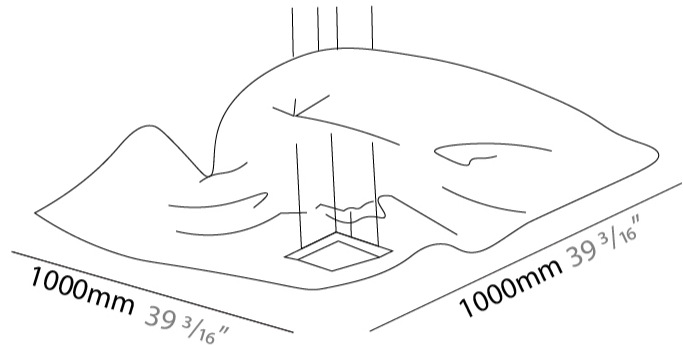

GENERAL

Series: Crash
Brand: Knikerboker
Division: Design
Mounting Type: Suspension
Mounting Location: Ceiling
Subcategory: Pendant

PHYSICAL

Shape: Abstract
Length (mm): 1000
Length (in): 39 ³/₈
Width (mm): 1000
Width (in): 39 ³/₈
Max. Overall Height (mm): 2000
Max. Overall Height (in): 78 ³/₄
Light Distribution: Indirect
Fixture Finish: EWH / EBK / MAN / COF / PRD / SLF / GLF / CLF / BRL / EWS / EWG / EWC / EWR / EBS / EBG / EBC / EBC / EBB / MAS / MAD / MAC / MAB / COS / CGO / CCL / CBL / PRS / PRG / PRC / PRB
Fixture Material: Metal
Cable Details: 4 Steel Cable 2000mm / 78 3/4" - Silicon Cable 2000mm / 78 3/4"

ELECTRICAL

Lamp Type: LED Retrofit
Input Wattage (W): 21
Total Output Wattage (W): 20
Dimming: Tri-Mode (Non-Dimming and Phase Dimming (120Vac only) and 0-10V Dimming)
Driver Included: Yes
Driver Location: Integrated
Driver Type: Constant Current - Universal
Driver Class: Class 2
Input Voltage (V): 120 - 277
Constant Current (MA): 250
Upon Request: 0-10Vdc dimming / Phase dimming @120Vac / 277Vac

LED

Number of LEDs: 2
Color Temperature (°K): 3000
Max. Delivered Lumen (lm): 2200
CRI: >85 CRI
Lamp Life (hrs): 50000

OPTICAL

RATINGS AND CERTIFICATIONS

Certified By: Certified for North American Standards
IP rating: IP20