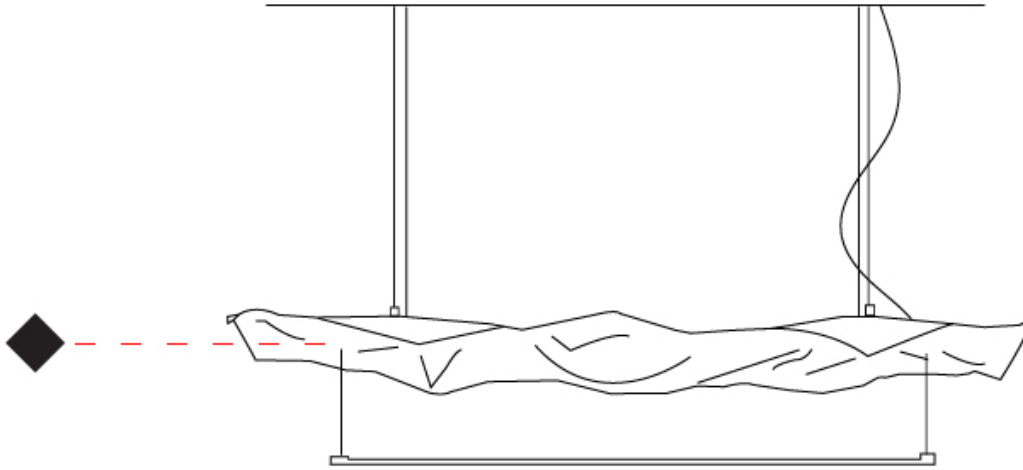

CRASH SUSPENSION

D131065-

PROJECT

TYPE

SPECIFIER

QUANTITY

DATE

D