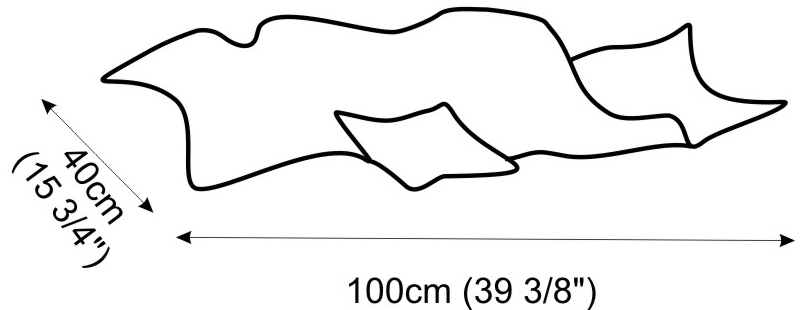

CRASH SURFACE

D132044- _____
base number

1. To build a product code in our configurator select the specify button on the base model # product page
2. To build a manual product code on this datasheet choose from the options listed below in blue font and add the suffix to the base model #

GENERAL

Series: Crash
Brand: Knikerboker
Division: Design
Mounting Type: Surface
Mounting Location: Ceiling
Subcategory: Ambient

PHYSICAL

Shape: Abstract
Length (mm): 1000
Length (in): 39 3/8
Width (mm): 400
Width (in): 15 3/4
Height (mm): 240
Height (in): 9 7/16
Extension (mm): 250
Extension (in): 9 13/16
Light Distribution: Indirect
Fixture Finish: EWH / EBK / MAN / COF / PRD / SLF / GLF / CLF / BRL / EWS / EWG / EWC / EWR / EBS / EBG / EBC / EBC / EBB / MAS / MAD / MAC / MAB / COS / CGO / CCL / CBL / PRS / PRG / PRC / PRB
Fixture Material: Metal

ELECTRICAL

Lamp Type: LED
Input Wattage (W): 10.5
Total Output Wattage (W): 10
Dimming: Tri-Mode (Non-Dimming and Phase Dimming (120Vac only) and 0-10V Dimming)
Driver Included: Yes
Driver Location: Integrated
Driver Type: Constant Current - Universal
Driver Class: Class 2
Input Voltage (V): 120 - 277
Constant Current (MA): 250
Upon Request: 0-10Vdc dimming / Phase dimming @120Vac / 277Vac

LED

Number of LEDs: 1
Color Temperature (°K): 3000
Max. Delivered Lumen (lm): 2200
CRI: >85 CRI
Lamp Life (hrs): 50000

OPTICAL

RATINGS AND CERTIFICATIONS

Certified By: Certified for North American Standards
IP rating: IP20