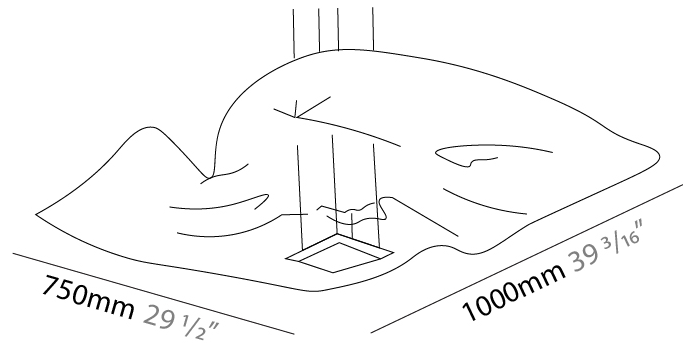

GENERAL

Series: Crash
Brand: Knikerboker
Division: Design
Mounting Type: Suspension
Mounting Location: Ceiling
Subcategory: Pendant

PHYSICAL

Shape: Abstract
Length (mm): 1000
Length (in): 39 3/8
Width (mm): 750
Width (in): 29 1/2
Max. Overall Height (mm): 2000
Max. Overall Height (in): 78 3/4
Light Distribution: Indirect
Fixture Finish: EWH / EBK / MAN / COF / PRD / SLF / GLF / CLF / BRL / EWS / EWG / EWC / EWR / EBS / EBG / EBC / EBC / EBB / MAS / MAD / MAC / MAB / COS / CGO / CCL / CBL / PRS / PRG / PRC / PRB
Fixture Material: Metal
Cable Details: 4 Steel Cable 2000mm / 78 3/4" - Silicon Cable 2000mm / 78 3/4"

ELECTRICAL

Lamp Type: LED
Input Wattage (W): 10.5
Total Output Wattage (W): 10
Dimming: Tri-Mode (Non-Dimming and Phase Dimming (120Vac only) and 0-10V Dimming)
Driver Included: Yes
Driver Location: Integrated
Driver Type: Constant Current - Universal
Driver Class: Class 2
Input Voltage (V): 120 - 277
Constant Current (MA): 250
Upon Request: 0-10Vdc dimming / Phase dimming @120Vac / 277Vac

LED

Number of LEDs: 1
Color Temperature (°K): 3000
Max. Delivered Lumen (lm): 2200
CRI: >85 CRI
Lamp Life (hrs): 50000

OPTICAL

RATINGS AND CERTIFICATIONS

Certified By: Certified for North American Standards
IP rating: IP20