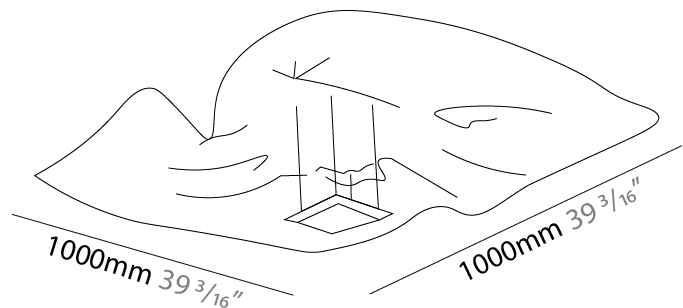

PROJECT	_____
TYPE	_____
SPECIFIER	_____
QUANTITY	_____
DATE	_____

CRASH SURFACE

D132056- _____
base number

1. To build a product code in our configurator select the specify button on the base model # product page
2. To build a manual product code on this datasheet choose from the options listed below in blue font and add the suffix to the base model #

GENERAL

Series: Crash
Brand: Knikerboker
Division: Design
Mounting Type: Surface
Mounting Location: Ceiling

PHYSICAL

Shape: Rectangle
Length (mm): 1000
Length (in): 39 ³/₈
Width (mm): 1000
Width (in): 39 ³/₈
Height (mm): 250
Height (in): 9 ¹³/₁₆
Light Distribution: Indirect
Fixture Finish: EWH / EBK / MAN / COF / PRD / SLF / GLF / CLF / BRL / EWS / EWG / EWC / EWR / EBS / EBG / EBC / EBC / EBB / MAS / MAD / MAC / MAB / COS / CGO / CCL / CBL / PRS / PRG / PRC / PRB
Fixture Material: Metal

ELECTRICAL

Lamp Type: LED
Input Wattage (W): 21
Total Output Wattage (W): 20
Dimming: Tri-Mode (Non-Dimming and Phase Dimming (120Vac only) and 0-10V Dimming)
Driver Included: Yes
Driver Location: Integrated
Driver Type: Constant Current - Universal
Driver Class: Class 2
Input Voltage (V): 120 - 277
Constant Current (MA): 250
Upon Request: 0-10Vdc dimming / Phase dimming @120Vac / 277Vac

LED

Number of LEDs: 2
Color Temperature (°K): 3000
Max. Delivered Lumen (lm): 1100
CRI: >85 CRI
Lamp Life (hrs): 50000

OPTICAL

RATINGS AND CERTIFICATIONS

Certified By: Certified for North American Standards
IP rating: IP20