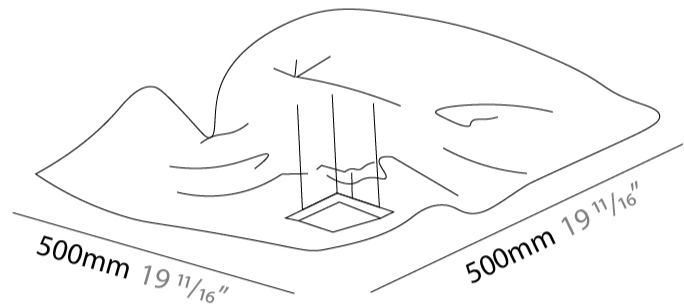

GENERAL

Series: Crash _____
Partner: Knikerboker _____
Division: Design _____
Installation: Surface _____
Mounting Location: Ceiling _____
Light Distribution: Indirect _____

PHYSICAL

Shape: Rectangle _____
Length (mm): 500 _____
Length (in): 19 ¹¹/₁₆ _____
Width (mm): 500 _____
Width (in): 19 ¹¹/₁₆ _____
Height (mm): 300 _____
Height (in): 11 ¹³/₁₆ _____

Fixture Finish: EWH / EBK / MAN / COF / PRD / SLF / GLF / CLF / BRL / EWS / EWG / EWC / EWR / EBS / EBG / EBC / EBB / MAS / MAD / MAC / MAB / COS / CGO / CCL / CBL / PRS / PRG / PRC / PRB

Fixture Material: Metal _____

ELECTRICAL

Lamp Type: LED _____
Input Wattage (W): 21 _____
Total Output Wattage (W): 20 _____
Dimming: Tri-Mode (Non-Dimming and Phase Dimming (120Vac only) and 0-10V Dimming) _____
Driver Included: Yes _____
Driver Location: Integrated _____
Driver Type: Constant Current - Universal _____
Driver Class: Class 2 _____
Input Voltage (V): 120 - 277 _____
Constant Current (MA): 250 _____

LED

Number of LEDs: 2 _____
Color Temperature (°K): 3000 _____
Max. Delivered Lumen (lm): 2200 _____
CRI: >85 CRI _____
Lamp Life (hrs): 50000 _____

OPTICAL

RATINGS AND CERTIFICATIONS

Certified By: Certified for North American Standards _____
IP rating: IP20 _____