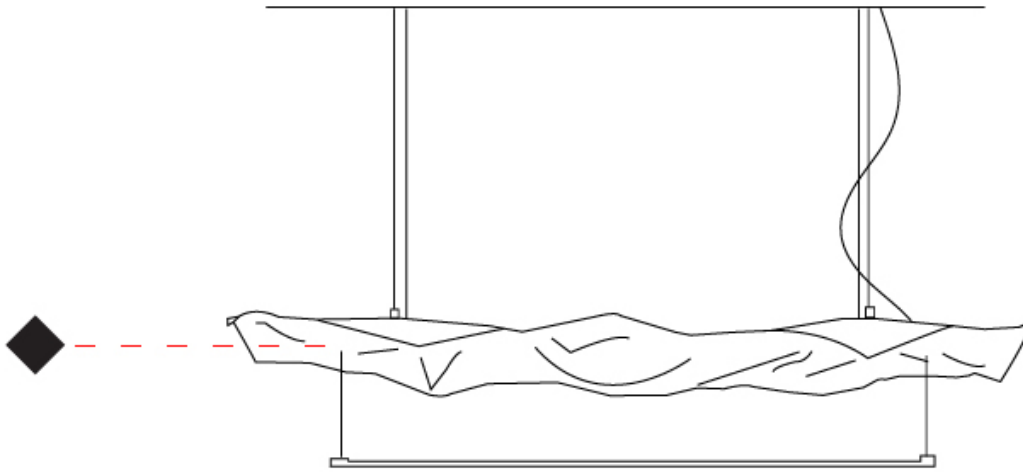

CRASH SURFACE

D132053-

PROJECT _____

TYPE _____

SPECIFIER _____

QUANTITY _____

DATE _____

D