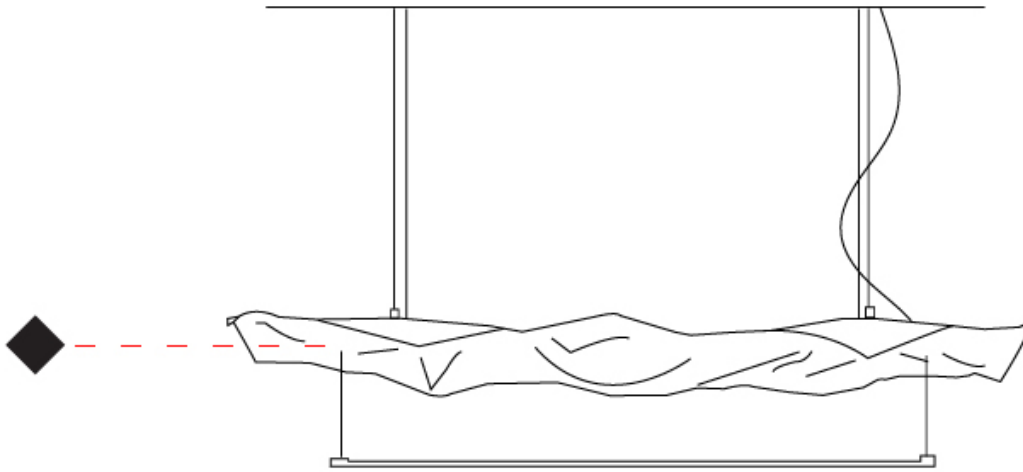

CRASH SURFACE

D132053-

PROJECT	_____
TYPE	_____
SPECIFIER	_____
QUANTITY	_____
DATE	_____

D