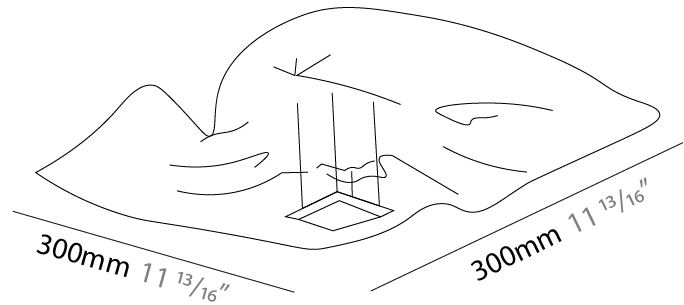

GENERAL

Series: Crash _____
Partner: Knikerboker _____
Division: Design _____
Installation: Surface _____
Mounting Location: Ceiling _____
Light Distribution: Indirect _____

PHYSICAL

Shape: Rectangle _____
Length (mm): 300 _____
Length (in): 11 ¹³/₁₆ _____
Width (mm): 300 _____
Width (in): 11 ¹³/₁₆ _____
Fixture Finish: EWH / EBK / MAN / COF / PRD / SLF / GLF / CLF / BRL / EWS / EWG / EWC / EWR / EBS / EBG / EBC / EBB / MAS / MAD / MAC / MAB / COS / CGO / CCL / CBL / PRS / PRG / PRC / PRB _____
Fixture Material: Metal _____

ELECTRICAL

Lamp Type: LED _____
Input Wattage (W): 10.5 _____
Total Output Wattage (W): 10 _____
Dimming: Tri-Mode (Non-Dimming and Phase Dimming (120Vac only) and 0-10V Dimming) _____
Driver Included: Yes _____
Driver Location: Integrated _____
Driver Type: Constant Current - Universal _____
Driver Class: Class 2 _____
Input Voltage (V): 120 - 277 _____
Constant Current (MA): 250 _____
Upon Request: 0-10Vdc dimming / Phase dimming @120Vac only / 277Vac _____

LED

Number of LEDs: 1 _____
Color Temperature (°K): 3000 _____
Max. Delivered Lumen (lm): 1100 _____
CRI: >85 CRI _____
Lamp Life (hrs): 50000 _____

OPTICAL

RATINGS AND CERTIFICATIONS

Certified By: Certified for North American Standards _____
IP rating: IP20 _____