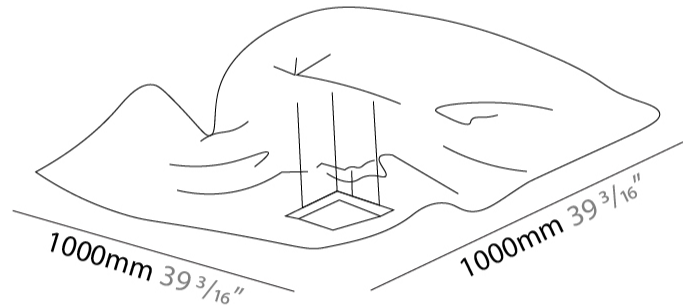

CRASH SURFACE

D132056-

base number   Finish
Options

1. To build a product code in our configurator select the specify button on the base model # product page
2. To build a manual product code on this datasheet choose from the options listed below in blue font and add the suffix to the base model #

GENERAL

Series: Crash
Partner: Knikerboker
Division: Design
Installation: Surface
Mounting Location: Ceiling
Light Distribution: Indirect

PHYSICAL

Shape: Rectangle
Length (mm): 1000
Length (in): 39 ³/₁₆
Width (mm): 1000
Width (in): 39 ³/₁₆
Height (mm): 250
Height (in): 9 ¹³/₁₆

Fixture Finish: EWH / EBK / MAN / COF / PRD / SLF / GLF / CLF / BRL / EWS / EWG / EWC / EWR / EBS / EBG / EBC / EBB / MAS / MAD / MAC / MAB / COS / CGO / CCL / CBL / PRS / PRG / PRC / PRB

Fixture Material: Metal

ELECTRICAL

Lamp Type: LED
Input Wattage (W): 21
Total Output Wattage (W): 20
Dimming: Tri-Mode (Non-Dimming and Phase Dimming (120Vac only) and 0-10V Dimming)
Driver Included: Yes
Driver Location: Integrated
Driver Type: Constant Current - Universal
Driver Class: Class 2
Input Voltage (V): 120 - 277
Constant Current (MA): 250
Upon Request: 0-10Vdc dimming / Phase dimming @120Vac / 277Vac

LED

Number of LEDs: 2
Color Temperature (°K): 3000
Max. Delivered Lumen (lm): 1100
CRI: >85 CRI
Lamp Life (hrs): 50000

OPTICAL

RATINGS AND CERTIFICATIONS

Certified By: Certified for North American Standards
IP rating: IP20