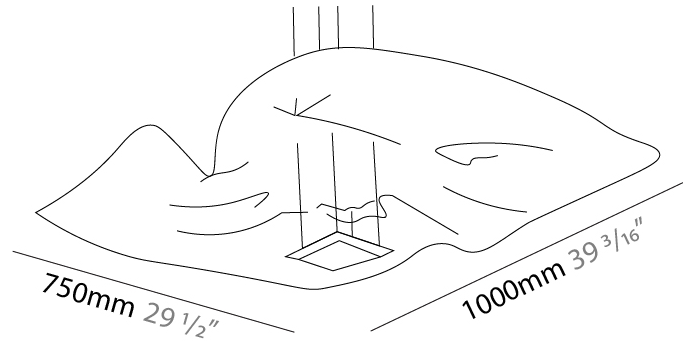

PROJECT	_____
TYPE	_____
SPECIFIER	_____
QUANTITY	_____
DATE	_____

CRASH SURFACE

D132053- _____
base number

1. To build a product code in our configurator select the specify button on the base model # product page
2. To build a manual product code on this datasheet choose from the options listed below in blue font and add the suffix to the base model #

GENERAL

Series: Crash
Brand: Knikerboker
Division: Design
Mounting Type: Surface
Mounting Location: Ceiling

PHYSICAL

Shape: Rectangle
Length (mm): 750
Length (in): 29 1/2
Width (mm): 750
Width (in): 29 1/2
Extension (mm): 150
Extension (in): 5 7/8
Light Distribution: Indirect
Fixture Finish: EWH / EBK / MAN / COF / PRD / SLF / GLF / CLF / BRL / EWS / EWG / EWC / EWR / EBS / EBG / EBC / EBC / EBB / MAS / MAD / MAC / MAB / COS / CGO / CCL / CBL / PRS / PRG / PRC / PRB
Fixture Material: Metal

ELECTRICAL

Lamp Type: LED
Input Wattage (W): 21
Total Output Wattage (W): 20
Dimming: Tri-Mode (Non-Dimming and Phase Dimming (120Vac only) and 0-10V Dimming)
Driver Included: Yes
Driver Location: Integrated
Driver Type: Constant Current - Universal
Driver Class: Class 2
Input Voltage (V): 120 - 277
Constant Current (MA): 250
Upon Request: 0-10Vdc dimming / Phase dimming @120Vac / 277Vac

LED

Number of LEDs: 2
Color Temperature (°K): 3000
Max. Delivered Lumen (lm): 1100
CRI: >85 CRI
Lamp Life (hrs): 50000

OPTICAL

RATINGS AND CERTIFICATIONS

Certified By: Certified for North American Standards
IP rating: IP20