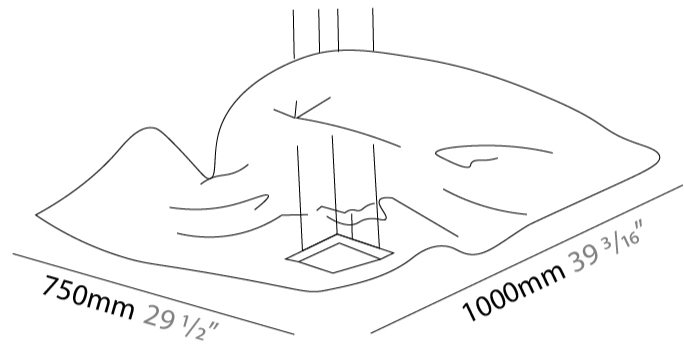

PROJECT
TYPE
SPECIFIER
QUANTITY
DATE

CRASH SURFACE

D132053-

base number Finish
Options

1. To build a product code in our configurator select the specify button on the base model # product page
2. To build a manual product code on this datasheet choose from the options listed below in blue font and add the suffix to the base model #

GENERAL

Series: Crash
Partner: Knikerboker
Division: Design
Installation: Surface
Mounting Location: Ceiling
Light Distribution: Indirect

PHYSICAL

Shape: Rectangle
Length (mm): 750
Length (in): 29 1/2
Width (mm): 750
Width (in): 29 1/2
Extension (mm): 150
Extension (in): 5 7/8

Fixture Finish: EWH / EBK / MAN / COF / PRD / SLF / GLF / CLF / BRL / EWS / EWG / EWC / EWR / EBS / EBG / EBC / EBB / MAS / MAD / MAC / MAB / COS / CGO / CCL / CBL / PRS / PRG / PRC / PRB

Fixture Material: Metal

ELECTRICAL

Lamp Type: LED
Input Wattage (W): 21
Total Output Wattage (W): 20
Dimming: Tri-Mode (Non-Dimming and Phase Dimming (120Vac only) and 0-10V Dimming)
Driver Included: Yes
Driver Location: Integrated
Driver Type: Constant Current - Universal
Driver Class: Class 2
Input Voltage (V): 120 - 277
Constant Current (MA): 250
Upon Request: 0-10Vdc dimming / Phase dimming @120Vac / 277Vac

LED

Number of LEDs: 2
Color Temperature (°K): 3000
Max. Delivered Lumen (lm): 1100
CRI: >85 CRI
Lamp Life (hrs): 50000

OPTICAL

RATINGS AND CERTIFICATIONS

Certified By: Certified for North American Standards
IP rating: IP20