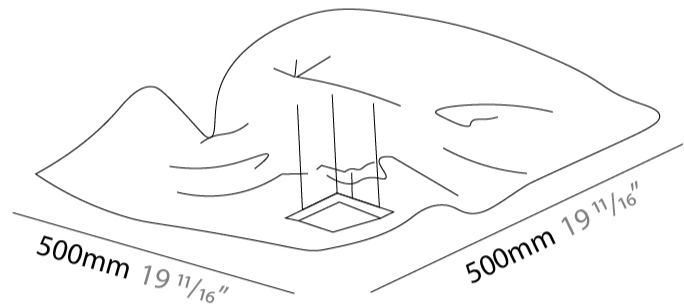

PROJECT	_____
TYPE	_____
SPECIFIER	_____
QUANTITY	_____
DATE	_____

CRASH SURFACE

D132050-

base number   Finish
Options

1. To build a product code in our configurator select the specify button on the base model # product page
2. To build a manual product code on this datasheet choose from the options listed below in blue font and add the suffix to the base model #

GENERAL

Series: Crash
Partner: Knikerboker
Division: Design
Installation: Surface
Mounting Location: Ceiling
Light Distribution: Indirect

PHYSICAL

Shape: Rectangle
Length (mm): 500
Length (in): 19 ¹¹/₁₆
Width (mm): 500
Width (in): 19 ¹¹/₁₆
Height (mm): 300
Height (in): 11 ¹³/₁₆

Fixture Finish: EWH / EBK / MAN / COF / PRD / SLF / GLF / CLF / BRL / EWS / EWG / EWC / EWR / EBS / EBG / EBC / EBB / MAS / MAD / MAC / MAB / COS / CGO / CCL / CBL / PRS / PRG / PRC / PRB

Fixture Material: Metal

ELECTRICAL

Lamp Type: LED
Input Wattage (W): 21
Total Output Wattage (W): 20
Dimming: Tri-Mode (Non-Dimming and Phase Dimming (120Vac only) and 0-10V Dimming)
Driver Included: Yes
Driver Location: Integrated
Driver Type: Constant Current - Universal
Driver Class: Class 2
Input Voltage (V): 120 - 277
Constant Current (MA): 250

LED

Number of LEDs: 2
Color Temperature (°K): 3000
Max. Delivered Lumen (lm): 2200
CRI: >85 CRI
Lamp Life (hrs): 50000

OPTICAL

RATINGS AND CERTIFICATIONS

Certified By: Certified for North American Standards
IP rating: IP20