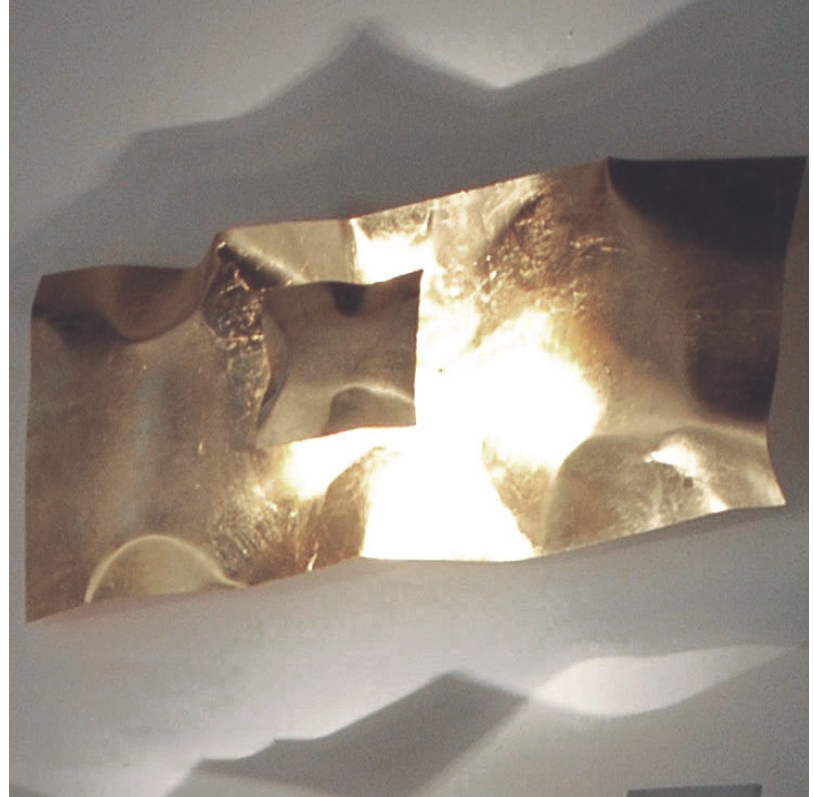

CRASH SURFACE

D133003-

base number   Finish
Options

1. To build a product code in our configurator select the specify button on the base model # product page
2. To build a manual product code on this datasheet choose from the options listed below in blue font and add the suffix to the base model #

GENERAL

Series: Crash
Partner: Knikerboker
Division: Design
Installation: Surface
Product Type: Wall Surface
Mounting Location: Wall
Light Distribution: Indirect

PHYSICAL

Shape: Rectangle
Length (mm): 1000
Length (in): 39 ³/₈
Height (mm): 1000
Height (in): 39 ³/₈
Extension (mm): 260
Extension (in): 10 ¹/₄
[Fixture Finish: EWH / EBK / MAN / COF / PRD / SLF / GLF / CLF / BRL](#)
Fixture Material: Metal

ELECTRICAL

Lamp Type: LED
Input Wattage (W): 10.5
Total Output Wattage (W): 10
Dimming: Tri-Mode (Non-Dimming and Phase Dimming (120Vac only) and 0-10V Dimming)
Driver Included: Yes
Driver Location: Integrated
Driver Type: Constant Current - Universal
Driver Class: Class 2
Input Voltage (V): 120 - 277
Constant Current (MA): 250
Upon Request: 0-10Vdc dimming / Phase dimming @120Vac / 277Vac

LED

Number of LEDs: 1
Color Temperature (°K): 3000
Max. Delivered Lumen (lm): 1100
CRI: >85 CRI
Lamp Life (hrs): 50000

OPTICAL

RATINGS AND CERTIFICATIONS

Certified By: Certified for North American Standards
IP rating: IP20