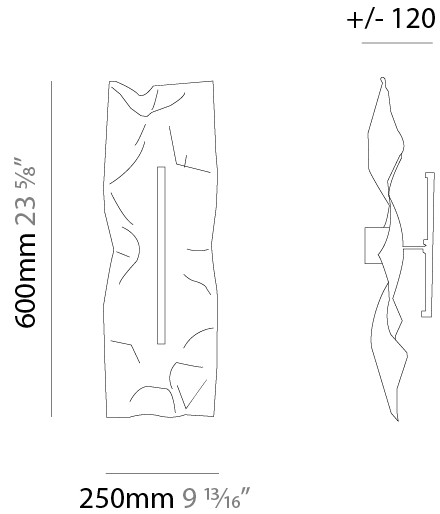

PROJECT	
TYPE	
SPECIFIER	
QUANTITY	
DATE	

CRASH SURFACE

D132139-

base number   Finish
Options

1. To build a product code in our configurator select the specify button on the base model # product page
2. To build a manual product code on this datasheet choose from the options listed below in blue font and add the suffix to the base model #

GENERAL

Series: Crash
Partner: Knikerboker
Division: Design
Installation: Surface
Mounting Location: Wall
Light Distribution: Indirect

PHYSICAL

Shape: Rectangle
Length (mm): 600
Length (in): 23 ⁵/₈
Width (mm): 250
Width (in): 9 ¹³/₁₆
Height (mm): 120
Height (in): 4 ³/₄
Fixture Finish: EWH / EBK / MAN / COF / PRD / SLF / GLF / CLF / BRL
Fixture Material: Metal

ELECTRICAL

Lamp Type: LED
Total Output Wattage (W): 6
Dimming: 0-10V Dimming / Phase Dimming (120Vac Only)
Driver Included: Yes
Driver Location: Integrated
Driver Type: Constant Voltage - Universal - Non-dimming
Driver Class: Class 2
Input Voltage (V): 120 - 277
Output Voltage (V): 24
Upon Request: (Not included - see components) Remote: 0-10Vdc dimming / Phase dimming @120Vac only

LED

Number of LEDs: 1 strip
Color Temperature (°K): 3000
Max. Delivered Lumen (lm): 1100
CRI: >85 CRI
Lamp Life (hrs): 50000
Upon Request: 2700K

OPTICAL

RATINGS AND CERTIFICATIONS

Certified By: Certified for North American Standards
IP rating: IP20