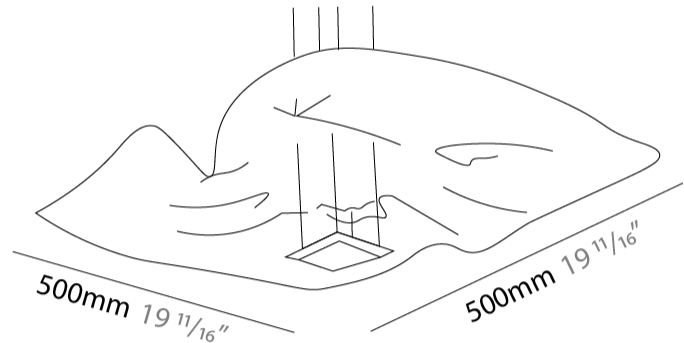

1. To build a product code in our configurator select the specify button on the base model # product page
2. To build a manual product code on this datasheet choose from the options listed below in blue font and add the suffix to the base model #

GENERAL

Series: Crash
Brand: Knikerboker
Division: Design
Mounting Type: Suspension
Mounting Location: Ceiling
Subcategory: Pendant

PHYSICAL

Shape: Abstract
Length (mm): 500
Length (in): 19 ¹¹/₁₆
Width (mm): 500
Width (in): 19 ¹¹/₁₆
Extension (mm): 2000
Extension (in): 78 ³/₄
Light Distribution: Indirect
Fixture Finish: EWH / EBK / MAN / COF / PRD / SLF / GLF / CLF / BRL / EWS / EWG / EWC / EWR / EBS / EBG / EBC / EBC / EBB / MAS / MAD / MAC / MAB / COS / CGO / CCL / CBL / PRS / PRG / PRC / PRB
Fixture Material: Metal

Cable Details: 4 Steel Cable 2000mm / 78 3/4" - Silicon Cable 2000mm / 78 3/4"

ELECTRICAL

Lamp Type: LED
Input Wattage (W): 10.5
Total Output Wattage (W): 10
Dimming: Tri-Mode (Non-Dimming and Phase Dimming (120Vac only) and 0-10V Dimming)
Driver Included: Yes
Driver Location: Integrated
Driver Type: Constant Current - Universal
Driver Class: Class 2
Input Voltage (V): 120 - 277
Constant Current (MA): 250
Upon Request: 0-10Vdc dimming / Phase dimming @120Vac / 277Vac

LED

Color Temperature (°K): 3000
Max. Delivered Lumen (lm): 1100
CRI: >85 CRI
Lamp Life (hrs): 50000

OPTICAL

RATINGS AND CERTIFICATIONS

Certified By: Certified for North American Standards
IP rating: IP20