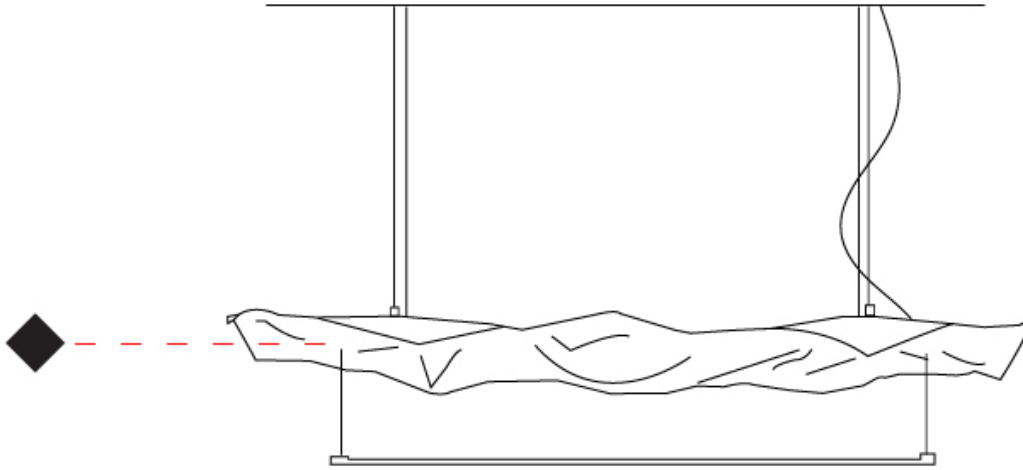

CRASH SUSPENSION

D131425-

PROJECT _____

TYPE _____

SPECIFIER _____

QUANTITY _____

DATE _____

D