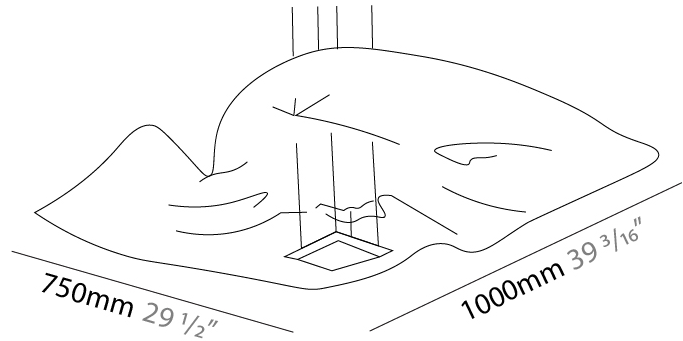

GENERAL

Series: Crash
Brand: Knikerboker
Division: Design
Mounting Type: Suspension
Mounting Location: Ceiling
Subcategory: Pendant

PHYSICAL

Shape: Abstract
Length (mm): 1000
Length (in): 39 3/8
Width (mm): 750
Width (in): 29 1/2
Max. Overall Height (mm): 2000
Max. Overall Height (in): 78 3/4
Light Distribution: Indirect
Fixture Finish: EWH / EBK / MAN / COF / PRD / SLF / GLF / CLF / BRL / EWS / EWG / EWC / EWR / EBS / EBG / EBC / EBC / EBB / MAS / MAD / MAC / MAB / COS / CGO / CCL / CBL / PRS / PRG / PRC / PRB
Fixture Material: Metal
Cable Details: 4 Steel Cable 2000mm / 78 3/4" - Silicon Cable 2000mm / 78 3/4"

ELECTRICAL

Lamp Type: LED
Input Wattage (W): 10.5
Total Output Wattage (W): 10
Dimming: Tri-Mode (Non-Dimming and Phase Dimming (120Vac only) and 0-10V Dimming)
Driver Included: Yes
Driver Location: Integrated
Driver Type: Constant Current - Universal
Driver Class: Class 2
Input Voltage (V): 120 - 277
Constant Current (MA): 250
Upon Request: 0-10Vdc dimming / Phase dimming @120Vac / 277Vac

LED

Number of LEDs: 1
Color Temperature (°K): 3000
Max. Delivered Lumen (lm): 2200
CRI: >85 CRI
Lamp Life (hrs): 50000

OPTICAL

RATINGS AND CERTIFICATIONS

Certified By: Certified for North American Standards
IP rating: IP20