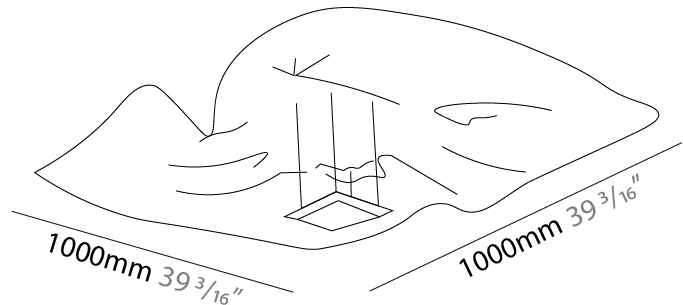

GENERAL

Series: Crash _____
Partner: Knikerboker _____
Division: Design _____
Installation: Surface _____
Mounting Location: Ceiling _____
Light Distribution: Indirect _____

PHYSICAL

Shape: Rectangle _____
Length (mm): 1000 _____
Length (in): 39 ³/₁₆ _____
Width (mm): 1000 _____
Width (in): 39 ³/₁₆ _____
Height (mm): 250 _____
Height (in): 9 ¹³/₁₆ _____

Fixture Finish: EWH / EBK / MAN / COF / PRD / SLF / GLF / CLF / BRL / EWS / EWG / EWC / EWR / EBS / EBG / EBC / EBB / MAS / MAD / MAC / MAB / COS / CGO / CCL / CBL / PRS / PRG / PRC / PRB

Fixture Material: Metal _____

ELECTRICAL

Lamp Type: LED _____
Input Wattage (W): 21 _____
Total Output Wattage (W): 20 _____
Dimming: Tri-Mode (Non-Dimming and Phase Dimming (120Vac only) and 0-10V Dimming) _____
Driver Included: Yes _____
Driver Location: Integrated _____
Driver Type: Constant Current - Universal _____
Driver Class: Class 2 _____
Input Voltage (V): 120 - 277 _____
Constant Current (MA): 250 _____
Upon Request: 0-10Vdc dimming / Phase dimming @120Vac / 277Vac _____

LED

Number of LEDs: 2 _____
Color Temperature (°K): 3000 _____
Max. Delivered Lumen (lm): 1100 _____
CRI: >85 CRI _____
Lamp Life (hrs): 50000 _____

OPTICAL

RATINGS AND CERTIFICATIONS

Certified By: Certified for North American Standards _____
IP rating: IP20 _____