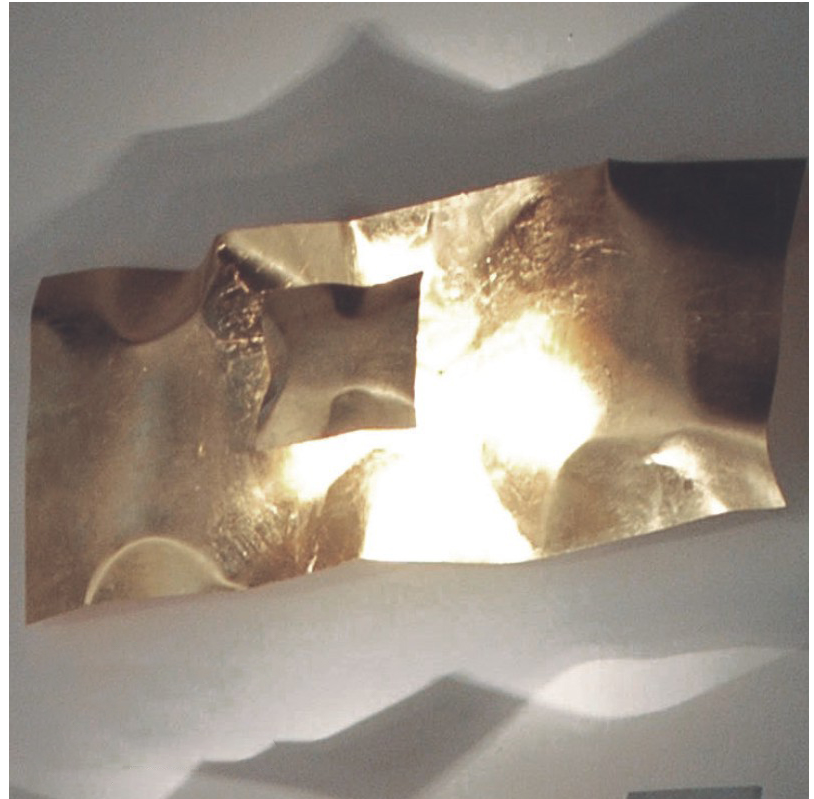

PROJECT	_____
TYPE	_____
SPECIFIER	_____
QUANTITY	_____
DATE	_____

CRASH SURFACE

D133003-

base number   Finish
Options

1. To build a product code in our configurator select the specify button on the base model # product page
2. To build a manual product code on this datasheet choose from the options listed below in blue font and add the suffix to the base model #

GENERAL

Series: Crash
Partner: Knikerboker
Division: Design
Installation: Surface
Product Type: Wall Surface
Mounting Location: Wall
Light Distribution: Indirect

PHYSICAL

Shape: Rectangle
Length (mm): 1000
Length (in): 39 ³/₈
Height (mm): 1000
Height (in): 39 ³/₈
Extension (mm): 260
Extension (in): 10 ¹/₄
[Fixture Finish: EWH / EBK / MAN / COF / PRD / SLF / GLF / CLF / BRL](#)
Fixture Material: Metal

ELECTRICAL

Lamp Type: LED
Input Wattage (W): 10.5
Total Output Wattage (W): 10
Dimming: Tri-Mode (Non-Dimming and Phase Dimming (120Vac only) and 0-10V Dimming)
Driver Included: Yes
Driver Location: Integrated
Driver Type: Constant Current - Universal
Driver Class: Class 2
Input Voltage (V): 120 - 277
Constant Current (MA): 250
Upon Request: 0-10Vdc dimming / Phase dimming @120Vac / 277Vac

LED

Number of LEDs: 1
Color Temperature (°K): 3000
Max. Delivered Lumen (lm): 1100
CRI: >85 CRI
Lamp Life (hrs): 50000

OPTICAL

RATINGS AND CERTIFICATIONS

Certified By: Certified for North American Standards
IP rating: IP20