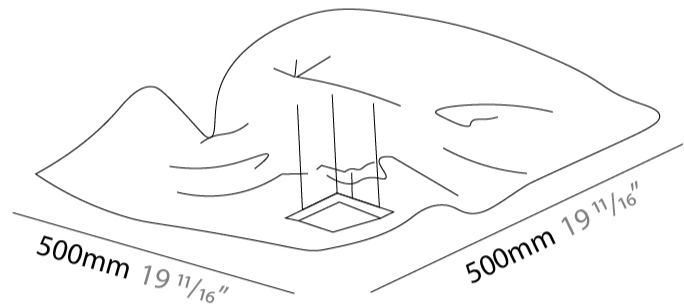

PROJECT _____
TYPE _____
SPECIFIER _____
QUANTITY _____
DATE _____

CRASH SURFACE

D132050-

base number   Finish
Options

1. To build a product code in our configurator select the specify button on the base model # product page
2. To build a manual product code on this datasheet choose from the options listed below in blue font and add the suffix to the base model #

GENERAL

Series: Crash
Partner: Knikerboker
Division: Design
Installation: Surface
Mounting Location: Ceiling
Light Distribution: Indirect

PHYSICAL

Shape: Rectangle
Length (mm): 500
Length (in): 19 ¹¹/₁₆
Width (mm): 500
Width (in): 19 ¹¹/₁₆
Height (mm): 300
Height (in): 11 ¹³/₁₆

Fixture Finish: EWH / EBK / MAN / COF / PRD / SLF / GLF / CLF / BRL / EWS / EWG / EWC / EWR / EBS / EBG / EBC / EBB / MAS / MAD / MAC / MAB / COS / CGO / CCL / CBL / PRS / PRG / PRC / PRB

Fixture Material: Metal

ELECTRICAL

Lamp Type: LED
Input Wattage (W): 21
Total Output Wattage (W): 20
Dimming: Tri-Mode (Non-Dimming and Phase Dimming (120Vac only) and 0-10V Dimming)
Driver Included: Yes
Driver Location: Integrated
Driver Type: Constant Current - Universal
Driver Class: Class 2
Input Voltage (V): 120 - 277
Constant Current (MA): 250

LED

Number of LEDs: 2
Color Temperature (°K): 3000
Max. Delivered Lumen (lm): 2200
CRI: >85 CRI
Lamp Life (hrs): 50000

OPTICAL

RATINGS AND CERTIFICATIONS

Certified By: Certified for North American Standards
IP rating: IP20