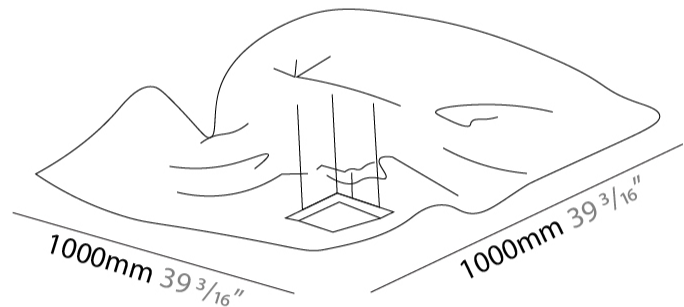

PROJECT
TYPE
SPECIFIER
QUANTITY
DATE

CRASH SURFACE

D132056-

base number Finish
Options

1. To build a product code in our configurator select the specify button on the base model # product page
2. To build a manual product code on this datasheet choose from the options listed below in blue font and add the suffix to the base model #

GENERAL

Series: Crash
Partner: Knikerboker
Division: Design
Installation: Surface
Mounting Location: Ceiling
Light Distribution: Indirect

PHYSICAL

Shape: Rectangle
Length (mm): 1000
Length (in): 39 3/8
Width (mm): 1000
Width (in): 39 3/8
Height (mm): 250
Height (in): 9 13/16

Fixture Finish: EWH / EBK / MAN / COF / PRD / SLF / GLF / CLF / BRL / EWS / EWG / EWC / EWR / EBS / EBG / EBC / EBB / MAS / MAD / MAC / MAB / COS / CGO / CCL / CBL / PRS / PRG / PRC / PRB

Fixture Material: Metal

ELECTRICAL

Lamp Type: LED
Input Wattage (W): 21
Total Output Wattage (W): 20
Dimming: Tri-Mode (Non-Dimming and Phase Dimming (120Vac only) and 0-10V Dimming)
Driver Included: Yes
Driver Location: Integrated
Driver Type: Constant Current - Universal
Driver Class: Class 2
Input Voltage (V): 120 - 277
Constant Current (MA): 250
Upon Request: 0-10Vdc dimming / Phase dimming @120Vac / 277Vac

LED

Number of LEDs: 2
Color Temperature (°K): 3000
Max. Delivered Lumen (lm): 1100
CRI: >85 CRI
Lamp Life (hrs): 50000

OPTICAL

RATINGS AND CERTIFICATIONS

Certified By: Certified for North American Standards
IP rating: IP20