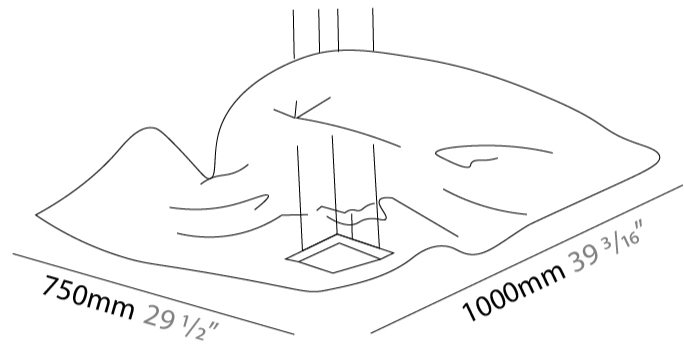

CRASH SURFACE

D132053-

base number   Finish
Options

1. To build a product code in our configurator select the specify button on the base model # product page
2. To build a manual product code on this datasheet choose from the options listed below in blue font and add the suffix to the base model #

GENERAL

Series: Crash
Partner: Knikerboker
Division: Design
Installation: Surface
Mounting Location: Ceiling
Light Distribution: Indirect

PHYSICAL

Shape: Rectangle
Length (mm): 750
Length (in): 29 1/2
Width (mm): 750
Width (in): 29 1/2
Extension (mm): 150
Extension (in): 5 7/8

Fixture Finish: EWH / EBK / MAN / COF / PRD / SLF / GLF / CLF / BRL / EWS / EWG / EWC / EWR / EBS / EBG / EBC / EBC / EBB / MAS / MAD / MAC / MAB / COS / CGO / CCL / CBL / PRS / PRG / PRC / PRB

Fixture Material: Metal

ELECTRICAL

Lamp Type: LED
Input Wattage (W): 21
Total Output Wattage (W): 20
Dimming: Tri-Mode (Non-Dimming and Phase Dimming (120Vac only) and 0-10V Dimming)
Driver Included: Yes
Driver Location: Integrated
Driver Type: Constant Current - Universal
Driver Class: Class 2
Input Voltage (V): 120 - 277
Constant Current (MA): 250
Upon Request: 0-10Vdc dimming / Phase dimming @120Vac / 277Vac

LED

Number of LEDs: 2
Color Temperature (°K): 3000
Max. Delivered Lumen (lm): 1100
CRI: >85 CRI
Lamp Life (hrs): 50000

OPTICAL

RATINGS AND CERTIFICATIONS

Certified By: Certified for North American Standards
IP rating: IP20