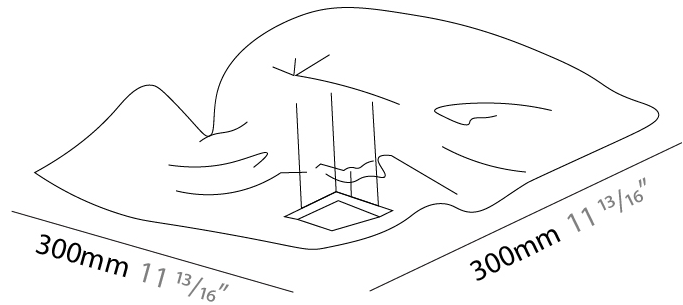

CRASH SURFACE

D132047-

base number Finish
Options

1. To build a product code in our configurator select the specify button on the base model # product page
2. To build a manual product code on this datasheet choose from the options listed below in blue font and add the suffix to the base model #

GENERAL

Series: Crash
Partner: Knikerboker
Division: Design
Installation: Surface
Mounting Location: Ceiling
Light Distribution: Indirect

PHYSICAL

Shape: Rectangle
Length (mm): 300
Length (in): 11 ¹³/₁₆
Width (mm): 300
Width (in): 11 ¹³/₁₆

Fixture Finish: EWH / EBK / MAN / COF / PRD / SLF / GLF / CLF / BRL / EWS / EWG / EWC / EWR / EBS / EBG / EBC / EBB / MAS / MAD / MAC / MAB / COS / CGO / CCL / CBL / PRS / PRG / PRC / PRB

Fixture Material: Metal

ELECTRICAL

Lamp Type: LED
Input Wattage (W): 10.5
Total Output Wattage (W): 10
Dimming: Tri-Mode (Non-Dimming and Phase Dimming (120Vac only) and 0-10V Dimming)
Driver Included: Yes
Driver Location: Integrated
Driver Type: Constant Current - Universal
Driver Class: Class 2
Input Voltage (V): 120 - 277
Constant Current (MA): 250
Upon Request: 0-10Vdc dimming / Phase dimming @120Vac only / 277Vac

LED

Number of LEDs: 1
Color Temperature (°K): 3000
Max. Delivered Lumen (lm): 1100
CRI: >85 CRI
Lamp Life (hrs): 50000

OPTICAL

RATINGS AND CERTIFICATIONS

Certified By: Certified for North American Standards
IP rating: IP20