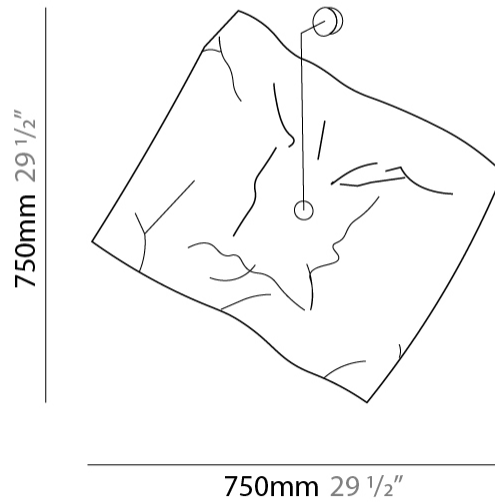

PROJECT
TYPE
SPECIFIER
QUANTITY
DATE

CRASH SURFACE

D133000-

base number Finish
Options

1. To build a product code in our configurator select the specify button on the base model # product page
2. To build a manual product code on this datasheet choose from the options listed below in blue font and add the suffix to the base model #

GENERAL

Series: Crash
Brand: Knikerboker
Division: Design
Mounting Type: Surface
Mounting Location: Wall
Subcategory: Ambient

PHYSICAL

Shape: Square
Length (mm): 750
Length (in): 29 1/2
Width (mm): 750
Width (in): 29 1/2
Extension (mm): 260
Extension (in): 10 1/4
Light Distribution: Indirect
Fixture Finish: EWH / EBK / MAN / COF / PRD / SLF / GLF / CLF / BRL
Fixture Material: Metal

ELECTRICAL

Lamp Type: LED
Input Wattage (W): 10.5
Total Output Wattage (W): 10
Dimming: Tri-Mode (Non-Dimming and Phase Dimming (120Vac only) and 0-10V Dimming)
Driver Included: Yes
Driver Location: Integrated
Driver Type: Constant Current - Universal
Driver Class: Class 2
Input Voltage (V): 120 - 277
Constant Current (MA): 250
Upon Request: 0-10Vdc dimming / Phase dimming @120Vac only / Non-dimming 120/277Vac

LED

Number of LEDs: 1
Color Temperature (°K): 3000
Max. Delivered Lumen (lm): 1100
CRI: >85 CRI
Lamp Life (hrs): 50000

OPTICAL

RATINGS AND CERTIFICATIONS

Certified By: Certified for North American Standards
IP rating: IP20