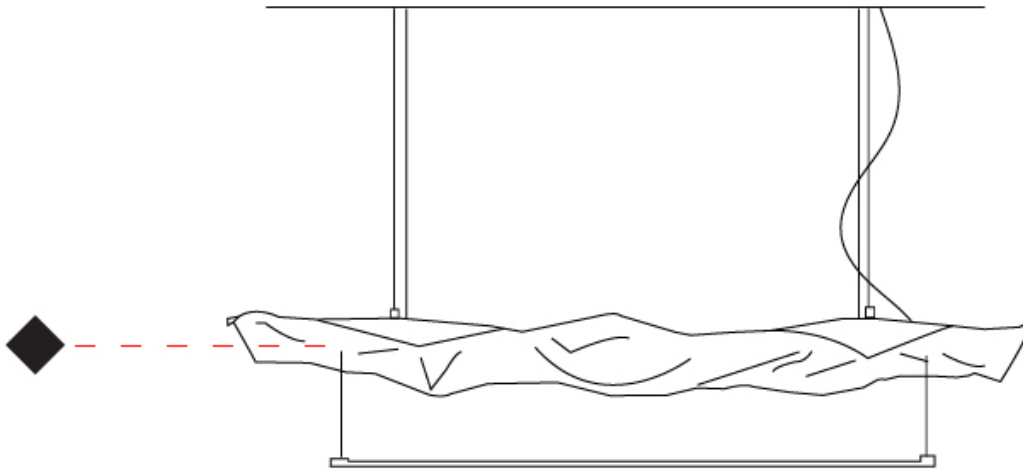

CRASH SURFACE

D132053-

PROJECT	_____
TYPE	_____
SPECIFIER	_____
QUANTITY	_____
DATE	_____

D