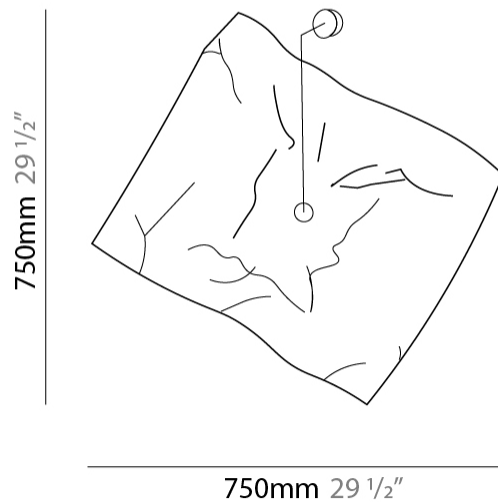

PROJECT
TYPE
SPECIFIER
QUANTITY
DATE

CRASH SURFACE

D133000-

base number Finish
Options

1. To build a product code in our configurator select the specify button on the base model # product page
2. To build a manual product code on this datasheet choose from the options listed below in blue font and add the suffix to the base model #

GENERAL

Series: Crash
Brand: Knikerboker
Division: Design
Mounting Type: Surface
Mounting Location: Wall
Subcategory: Ambient

PHYSICAL

Shape: Square
Length (mm): 750
Length (in): 29 1/2
Width (mm): 750
Width (in): 29 1/2
Extension (mm): 260
Extension (in): 10 1/4
Light Distribution: Indirect
Fixture Finish: EWH / EBK / MAN / COF / PRD / SLF / GLF / CLF / BRL
Fixture Material: Metal

ELECTRICAL

Lamp Type: LED
Input Wattage (W): 10.5
Total Output Wattage (W): 10
Dimming: Tri-Mode (Non-Dimming and Phase Dimming (120Vac only) and 0-10V Dimming)
Driver Included: Yes
Driver Location: Integrated
Driver Type: Constant Current - Universal
Driver Class: Class 2
Input Voltage (V): 120 - 277
Constant Current (MA): 250
Upon Request: 0-10Vdc dimming / Phase dimming @120Vac only / Non-dimming 120/277Vac

LED

Number of LEDs: 1
Color Temperature (°K): 3000
Max. Delivered Lumen (lm): 1100
CRI: >85 CRI
Lamp Life (hrs): 50000

OPTICAL

RATINGS AND CERTIFICATIONS

Certified By: Certified for North American Standards
IP rating: IP20