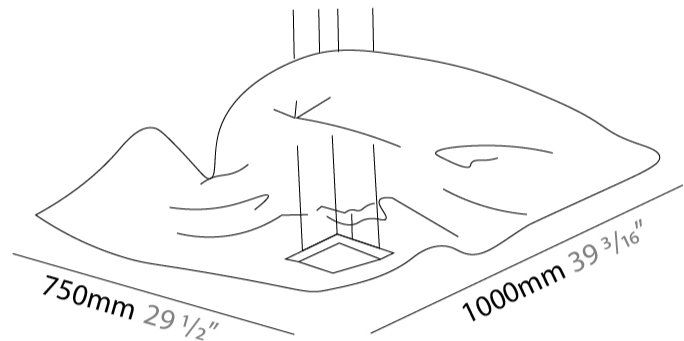

GENERAL

Series: Crash _____
Brand: Knikerboker _____
Division: Design _____
Mounting Type: Surface _____
Mounting Location: Ceiling _____

PHYSICAL

Shape: Rectangle _____
Length (mm): 750 _____
Length (in): 29 1/2 _____
Width (mm): 750 _____
Width (in): 29 1/2 _____
Extension (mm): 150 _____
Extension (in): 5 7/8 _____
Light Distribution: Indirect _____
Fixture Finish: EWH / EBK / MAN / COF / PRD / SLF / GLF / CLF / BRL / EWS / EWG / EWC / EWR / EBS / EBG / EBC / EBC / EBB / MAS / MAD / MAC / MAB / COS / CGO / CCL / CBL / PRS / PRG / PRC / PRB _____
Fixture Material: Metal _____

ELECTRICAL

Lamp Type: LED _____
Input Wattage (W): 21 _____
Total Output Wattage (W): 20 _____
Dimming: Tri-Mode (Non-Dimming and Phase Dimming (120Vac only) and 0-10V Dimming) _____
Driver Included: Yes _____
Driver Location: Integrated _____
Driver Type: Constant Current - Universal _____
Driver Class: Class 2 _____
Input Voltage (V): 120 - 277 _____
Constant Current (MA): 250 _____
Upon Request: 0-10Vdc dimming / Phase dimming @120Vac / 277Vac _____

LED

Number of LEDs: 2 _____
Color Temperature (°K): 3000 _____
Max. Delivered Lumen (lm): 1100 _____
CRI: >85 CRI _____
Lamp Life (hrs): 50000 _____

OPTICAL

RATINGS AND CERTIFICATIONS

Certified By: Certified for North American Standards _____
IP rating: IP20 _____