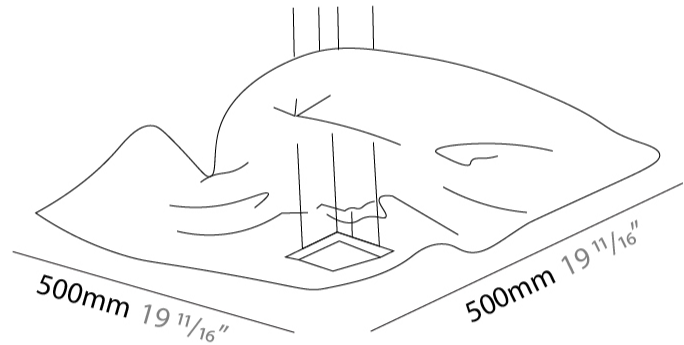

1. To build a product code in our configurator select the specify button on the base model # product page
2. To build a manual product code on this datasheet choose from the options listed below in blue font and add the suffix to the base model #

GENERAL

Series: Crash
Brand: Knikerboker
Division: Design
Mounting Type: Suspension
Mounting Location: Ceiling
Subcategory: Pendant

PHYSICAL

Shape: Abstract
Length (mm): 500
Length (in): 19 ¹¹/₁₆
Width (mm): 500
Width (in): 19 ¹¹/₁₆
Extension (mm): 2000
Extension (in): 78 ³/₄
Light Distribution: Indirect
Fixture Finish: EWH / EBK / MAN / COF / PRD / SLF / GLF / CLF / BRL / EWS / EWG / EWC / EWR / EBS / EBG / EBC / EBC / EBB / MAS / MAD / MAC / MAB / COS / CGO / CCL / CBL / PRS / PRG / PRC / PRB
Fixture Material: Metal

Cable Details: 4 Steel Cable 2000mm / 78 3/4" - Silicon Cable 2000mm / 78 3/4"

ELECTRICAL

Lamp Type: LED
Input Wattage (W): 10.5
Total Output Wattage (W): 10
Dimming: Tri-Mode (Non-Dimming and Phase Dimming (120Vac only) and 0-10V Dimming)
Driver Included: Yes
Driver Location: Integrated
Driver Type: Constant Current - Universal
Driver Class: Class 2
Input Voltage (V): 120 - 277
Constant Current (MA): 250
Upon Request: 0-10Vdc dimming / Phase dimming @120Vac / 277Vac

LED

Color Temperature (°K): 3000
Max. Delivered Lumen (lm): 1100
CRI: >85 CRI
Lamp Life (hrs): 50000

OPTICAL

RATINGS AND CERTIFICATIONS

Certified By: Certified for North American Standards
IP rating: IP20