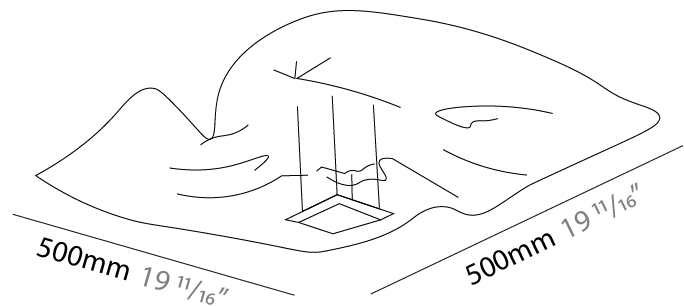

GENERAL

Series: Crash _____
Brand: Knikerboker _____
Division: Design _____
Mounting Type: Surface _____
Mounting Location: Ceiling _____

PHYSICAL

Shape: Rectangle _____
Length (mm): 500 _____
Length (in): 19 ¹¹/₁₆ _____
Width (mm): 500 _____
Width (in): 19 ¹¹/₁₆ _____
Height (mm): 300 _____
Height (in): 11 ¹³/₁₆ _____
Light Distribution: Indirect _____
Fixture Finish: EWH / EBK / MAN / COF / PRD / SLF / GLF / CLF / BRL / EWS / EWG / EWC / EWR / EBS / EBG / EBC / EBC / EBB / MAS / MAD / MAC / MAB / COS / CGO / CCL / CBL / PRS / PRG / PRC / PRB _____
Fixture Material: Metal _____

ELECTRICAL

Lamp Type: LED _____
Input Wattage (W): 21 _____
Total Output Wattage (W): 20 _____
Dimming: Tri-Mode (Non-Dimming and Phase Dimming (120Vac only) and 0-10V Dimming) _____
Driver Included: Yes _____
Driver Location: Integrated _____
Driver Type: Constant Current - Universal _____
Driver Class: Class 2 _____
Input Voltage (V): 120 - 277 _____
Constant Current (MA): 250 _____

LED

Number of LEDs: 2 _____
Color Temperature (°K): 3000 _____
Max. Delivered Lumen (lm): 2200 _____
CRI: >85 CRI _____
Lamp Life (hrs): 50000 _____

OPTICAL

RATINGS AND CERTIFICATIONS

Certified By: Certified for North American Standards _____
IP rating: IP20 _____