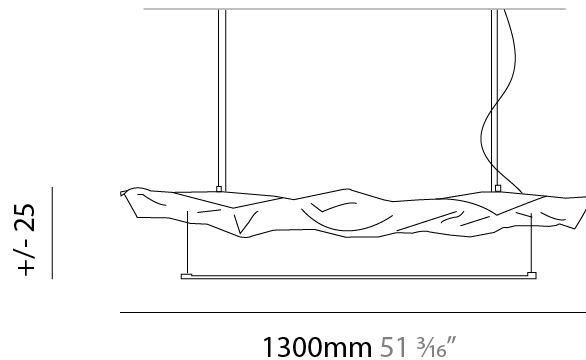

GENERAL

Series: Crash
Partner: Knikerboker
Division: Design
Installation: Suspension
Product Type: Pendant
Mounting Location: Ceiling
Light Distribution: Indirect

PHYSICAL

Shape: Abstract
Length (mm): 1300
Length (in): 51 ³/₁₆"
Width (mm): 400
Width (in): 15 ³/₄"
Height (mm): 250
Height (in): 9 ¹³/₁₆"
Max. Overall Height (mm): 2250
Max. Overall Height (in): 88 ⁷/₁₆"

Fixture Finish: EWH / EBK / MAN / COF / PRD / SLF / GLF / CLF / BRL / EWS / EWG / EWC / EWR / EBS / EBG / EBC / EBC / EBB / MAS / MAD / MAC / MAB / COS / CGO / CCL / CBL / PRS / PRG / PRC / PRB

Fixture Material: Metal
Cable Details: 4 Steel Cable 2000mm / 78 3/4" - Silicon Cable 2000mm / 78 3/4"

ELECTRICAL

Lamp Type: LED
Total Output Wattage (W): 20
Dimming: 0-10V Dimming / Phase Dimming (120Vac Only)
Driver Included: Yes
Driver Location: Integrated
Driver Type: Constant Voltage - Universal
Driver Class: Class 2
Input Voltage (V): 120 - 277
Output Voltage (V): 24
Upon Request: (Not included - see components) Remote: 0-10Vdc dimming / Phase dimming @120Vac only / (Included) Integral Non-dimming 277Vac

LED

Color Temperature (°K): 3000
Max. Delivered Lumen (lm): 3000
CRI: >85 CRI
Lamp Life (hrs): 50000

OPTICAL

RATINGS AND CERTIFICATIONS

Certified By: CSA Certified to UL and CSA Standards
IP rating: IP20