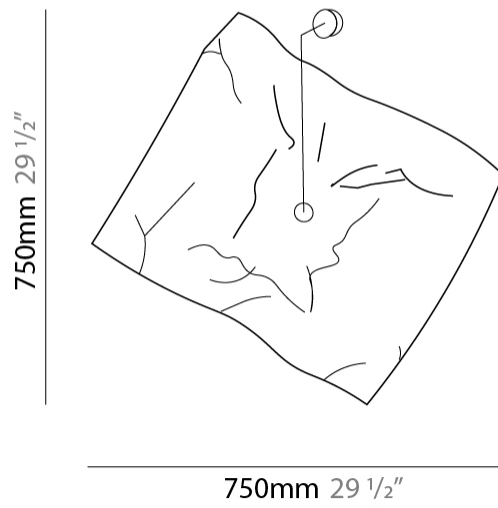

PROJECT
TYPE
SPECIFIER
QUANTITY
DATE

CRASH SURFACE

D133000-

base number Finish
Options

1. To build a product code in our configurator select the specify button on the base model # product page
2. To build a manual product code on this datasheet choose from the options listed below in blue font and add the suffix to the base model #

GENERAL

Series: Crash
Partner: Knikerboker
Division: Design
Installation: Surface
Product Type: Wall Surface
Mounting Location: Wall
Light Distribution: Indirect

PHYSICAL

Shape: Square
Length (mm): 750
Length (in): 29 1/2
Width (mm): 750
Width (in): 29 1/2
Extension (mm): 260
Extension (in): 10 1/4
Fixture Finish: EWH / EBK / MAN / COF / PRD / SLF / GLF / CLF / BRL
Fixture Material: Metal

ELECTRICAL

Lamp Type: LED
Input Wattage (W): 10.5
Total Output Wattage (W): 10
Dimming: Tri-Mode (Non-Dimming and Phase Dimming (120Vac only) and 0-10V Dimming)
Driver Included: Yes
Driver Location: Integrated
Driver Type: Constant Current - Universal
Driver Class: Class 2
Input Voltage (V): 120 - 277
Constant Current (MA): 250
Upon Request: 0-10Vdc dimming / Phase dimming @120Vac only / Non-dimming 120/277Vac

LED

Number of LEDs: 1
Color Temperature (°K): 3000
Max. Delivered Lumen (lm): 1100
CRI: >85 CRI
Lamp Life (hrs): 50000

OPTICAL

RATINGS AND CERTIFICATIONS

Certified By: Certified for North American Standards
IP rating: IP20