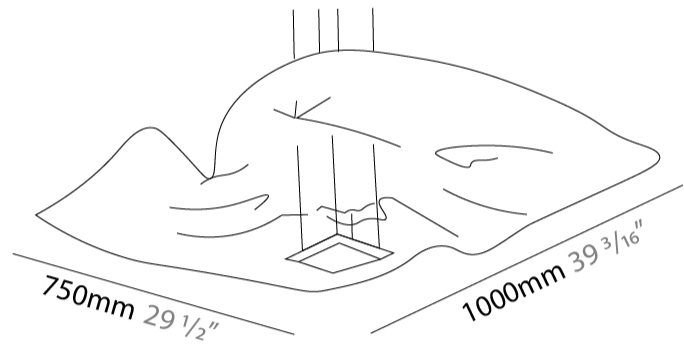

CRASH SURFACE

D132053-

base number   Finish
Options

1. To build a product code in our configurator select the specify button on the base model # product page
2. To build a manual product code on this datasheet choose from the options listed below in blue font and add the suffix to the base model #

GENERAL

Series: Crash
Partner: Knikerboker
Division: Design
Installation: Surface
Mounting Location: Ceiling
Light Distribution: Indirect

PHYSICAL

Shape: Rectangle
Length (mm): 750
Length (in): 29 1/2
Width (mm): 750
Width (in): 29 1/2
Extension (mm): 150
Extension (in): 5 7/8

Fixture Finish: EWH / EBK / MAN / COF / PRD / SLF / GLF / CLF / BRL / EWS / EWG / EWC / EWR / EBS / EBG / EBC / EBB / MAS / MAD / MAC / MAB / COS / CGO / CCL / CBL / PRS / PRG / PRC / PRB

Fixture Material: Metal

ELECTRICAL

Lamp Type: LED
Input Wattage (W): 21
Total Output Wattage (W): 20
Dimming: Tri-Mode (Non-Dimming and Phase Dimming (120Vac only) and 0-10V Dimming)
Driver Included: Yes
Driver Location: Integrated
Driver Type: Constant Current - Universal
Driver Class: Class 2
Input Voltage (V): 120 - 277
Constant Current (MA): 250
Upon Request: 0-10Vdc dimming / Phase dimming @120Vac / 277Vac

LED

Number of LEDs: 2
Color Temperature (°K): 3000
Max. Delivered Lumen (lm): 1100
CRI: >85 CRI
Lamp Life (hrs): 50000

OPTICAL

RATINGS AND CERTIFICATIONS

Certified By: Certified for North American Standards
IP rating: IP20