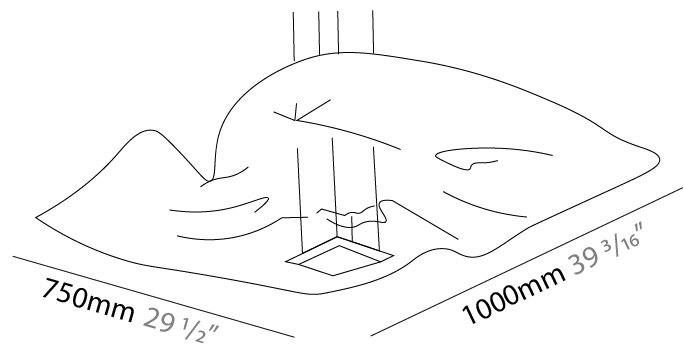

GENERAL

Series: Crash
Partner: Knikerboker
Division: Design
Installation: Suspension
Product Type: Pendant
Mounting Location: Ceiling
Light Distribution: Indirect

PHYSICAL

Shape: Abstract
Length (mm): 1000
Length (in): 39 3/8
Width (mm): 750
Width (in): 29 1/2
Max. Overall Height (mm): 2000
Max. Overall Height (in): 78 3/4
Fixture Finish: EWH / EBK / MAN / COF / PRD / SLF / GLF / CLF / BRL / EWS / EWG / EWC / EWR / EBS / EBG / EBC / EBC / EBB / MAS / MAD / MAC / MAB / COS / CGO / CCL / CBL / PRS / PRG / PRC / PRB
Fixture Material: Metal
Cable Details: 4 Steel Cable 2000mm / 78 3/4" - Silicon Cable 2000mm / 78 3/4"

ELECTRICAL

Lamp Type: LED
Input Wattage (W): 10.5
Total Output Wattage (W): 10
Dimming: Tri-Mode (Non-Dimming and Phase Dimming (120Vac only) and 0-10V Dimming)
Driver Included: Yes
Driver Location: Integrated
Driver Type: Constant Current - Universal
Driver Class: Class 2
Input Voltage (V): 120 - 277
Constant Current (MA): 250
Upon Request: 0-10Vdc dimming / Phase dimming @120Vac / 277Vac

LED

Number of LEDs: 1
Color Temperature (°K): 3000
Max. Delivered Lumen (lm): 2200
CRI: >85 CRI
Lamp Life (hrs): 50000

OPTICAL

RATINGS AND CERTIFICATIONS

Certified By: Certified for North American Standards
IP rating: IP20