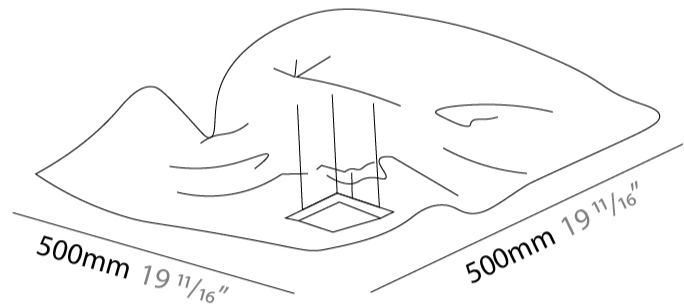

PROJECT
TYPE
SPECIFIER
QUANTITY
DATE

CRASH SURFACE

D132050-

base number   Finish
Options

1. To build a product code in our configurator select the specify button on the base model # product page
2. To build a manual product code on this datasheet choose from the options listed below in blue font and add the suffix to the base model #

GENERAL

Series: Crash
Partner: Knikerboker
Division: Design
Installation: Surface
Mounting Location: Ceiling
Light Distribution: Indirect

PHYSICAL

Shape: Rectangle
Length (mm): 500
Length (in): 19 ¹¹/₁₆
Width (mm): 500
Width (in): 19 ¹¹/₁₆
Height (mm): 300
Height (in): 11 ¹³/₁₆

Fixture Finish: EWH / EBK / MAN / COF / PRD / SLF / GLF / CLF / BRL / EWS / EWG / EWC / EWR / EBS / EBG / EBC / EBB / MAS / MAD / MAC / MAB / COS / CGO / CCL / CBL / PRS / PRG / PRC / PRB

Fixture Material: Metal

ELECTRICAL

Lamp Type: LED
Input Wattage (W): 21
Total Output Wattage (W): 20
Dimming: Tri-Mode (Non-Dimming and Phase Dimming (120Vac only) and 0-10V Dimming)
Driver Included: Yes
Driver Location: Integrated
Driver Type: Constant Current - Universal
Driver Class: Class 2
Input Voltage (V): 120 - 277
Constant Current (MA): 250

LED

Number of LEDs: 2
Color Temperature (°K): 3000
Max. Delivered Lumen (lm): 2200
CRI: >85 CRI
Lamp Life (hrs): 50000

OPTICAL

RATINGS AND CERTIFICATIONS

Certified By: Certified for North American Standards
IP rating: IP20