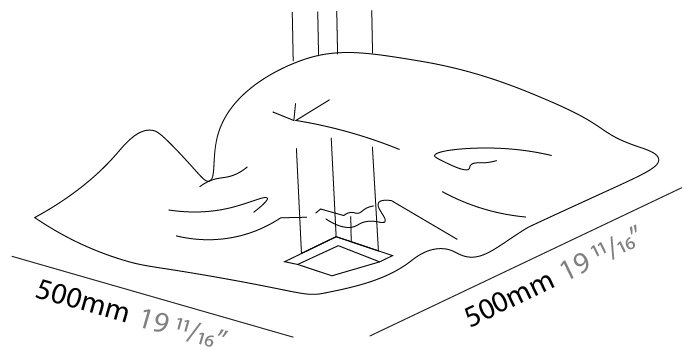

1. To build a product code in our configurator select the specify button on the base model # product page
2. To build a manual product code on this datasheet choose from the options listed below in blue font and add the suffix to the base model #

GENERAL

Series: Crash
Partner: Knikerboker
Division: Design
Installation: Suspension
Product Type: Pendant
Mounting Location: Ceiling
Light Distribution: Indirect

PHYSICAL

Shape: Abstract
Length (mm): 500
Length (in): 19 ¹¹/₁₆
Width (mm): 500
Width (in): 19 ¹¹/₁₆
Extension (mm): 2000
Extension (in): 78 ³/₄

Fixture Finish: EWH / EBK / MAN / COF / PRD / SLF / GLF / CLF / BRL / EWS / EWG / EWC / EWR / EBS / EBG / EBC / EBC / EBB / MAS / MAD / MAC / MAB / COS / CGO / CCL / CBL / PRS / PRG / PRC / PRB

Fixture Material: Metal
Cable Details: 4 Steel Cable 2000mm / 78 3/4" - Silicon Cable 2000mm / 78 3/4"

ELECTRICAL

Lamp Type: LED
Input Wattage (W): 10.5
Total Output Wattage (W): 10
Dimming: Tri-Mode (Non-Dimming and Phase Dimming (120Vac only) and 0-10V Dimming)
Driver Included: Yes
Driver Location: Integrated
Driver Type: Constant Current - Universal
Driver Class: Class 2
Input Voltage (V): 120 - 277
Constant Current (MA): 250
Upon Request: 0-10Vdc dimming / Phase dimming @120Vac / 277Vac

LED

Color Temperature (°K): 3000
Max. Delivered Lumen (lm): 1100
CRI: >85 CRI
Lamp Life (hrs): 50000

OPTICAL

RATINGS AND CERTIFICATIONS

Certified By: Certified for North American Standards
IP rating: IP20